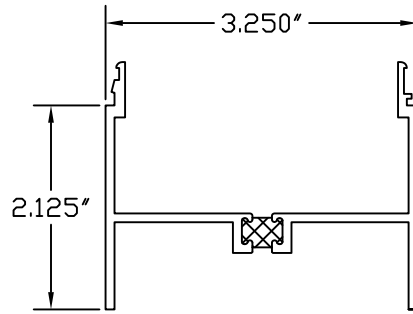

[004-214] Frame Extender
** 1800 Series Only**

[041-765] Frame Extender
** 9000 Series Only**
** Model 9160 to match
sightline of Model 9530**

[041-582] Frame Extender
** 4000 Series Only**

[091-201] Frame Extender
** 9000-4" Series Only**

[004-240] Frame Extender
** 1900 Series Only**