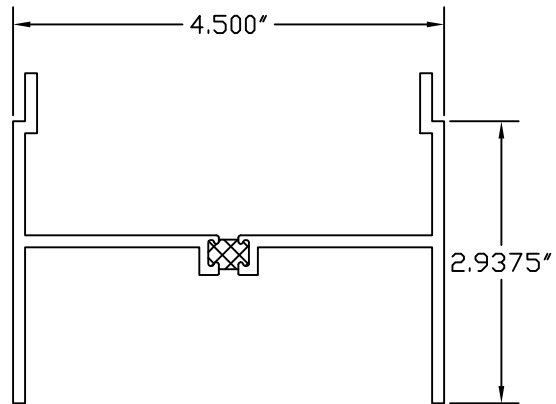

[004-214] Frame Extender
** 1800 Series Only**

[041-765] Frame Extender
** 9000 Series Only**
** Model 9160 to match
sightline of Model 9530**

[041-582] Frame Extender
** 4000 Series Only**

[091-201] Frame Extender
** 9000-4" Series Only**

[004-240] Frame Extender
** 1900 Series Only**