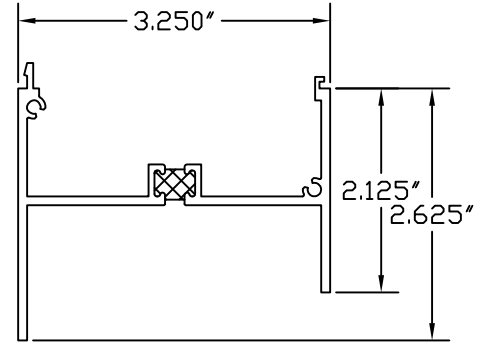

[004-214] Frame Extender
** 1800 Series Only**

[041-765] Frame Extender
** 9000 Series Only**
** Model 9160 to match
sightline of Model 9530**

[041-582] Frame Extender
** 4000 Series Only**

[091-201] Frame Extender
** 9000-4" Series Only**

[004-240] Frame Extender
** 1900 Series Only**