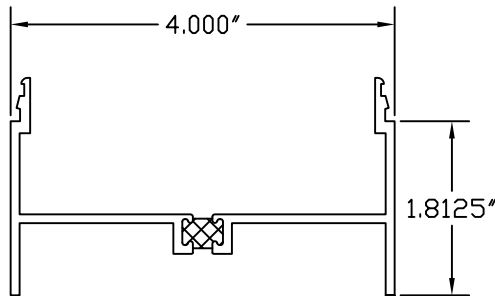

[004-214] Frame Extender
** 1800 Series Only**

[041-765] Frame Extender
** 9000 Series Only**
** Model 9160 to match
sightline of Model 9530**

[041-582] Frame Extender
** 4000 Series Only**

[091-201] Frame Extender
** 9000-4" Series Only**

[004-240] Frame Extender
** 1900 Series Only**