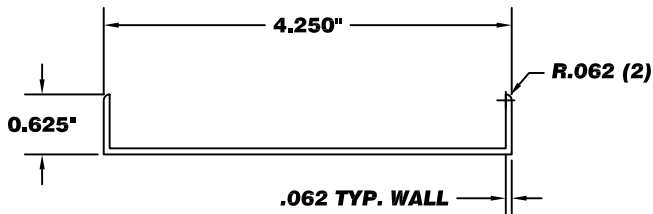

**1200 SERIES VINYL CAULK STOP**  
**PN: 53000097NON**

**1800 SERIES VINYL CAULK STOP**  
**PN: 53000099NON**

**1900 SERIES VINYL CAULK STOP**  
**PN: 53000103NON**

**9000 SERIES VINYL CAULK STOP**  
**PN: 53000102NON**

**4000 SERIES VINYL CAULK STOP**  
**PN: 53000100NON**

**9000-4/4000-4 SERIES VINYL CAULK STOP**  
**PN: 53000098NON**

**0.062" ATTACHED LEG**  
**VINYL CAULK STOP**  
**PN: 53000104NON**

**2500 SERIES VINYL CAULK STOP**  
**PN: 53000108NON**