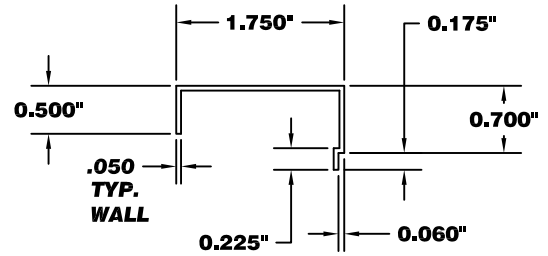

**1200 SERIES VINYL CAULK STOP**  
**PN: 53000097NON**

**1800 SERIES VINYL CAULK STOP**  
**PN: 53000099NON**

**1900 SERIES VINYL CAULK STOP**  
**PN: 53000103NON**

**9000 SERIES VINYL CAULK STOP**  
**PN: 53000102NON**

**4000 SERIES VINYL CAULK STOP**  
**PN: 53000100NON**

**9000-4/4000-4 SERIES VINYL CAULK STOP**  
**PN: 53000098NON**

**0.062" ATTACHED LEG**  
**VINYL CAULK STOP**  
**PN: 53000104NON**

**2500 SERIES VINYL CAULK STOP**  
**PN: 53000108NON**