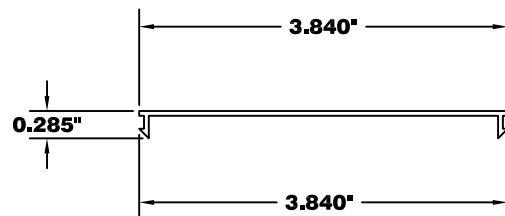

**1200 SERIES VINYL CAULK STOP**  
**PN: 53000097NON**

**1800 SERIES VINYL CAULK STOP**  
**PN: 53000099NON**

**1900 SERIES VINYL CAULK STOP**  
**PN: 53000103NON**

**9000 SERIES VINYL CAULK STOP**  
**PN: 53000102NON**

**4000 SERIES VINYL CAULK STOP**  
**PN: 53000100NON**

**9000-4/4000-4 SERIES VINYL CAULK STOP**  
**PN: 53000098NON**

**0.062" ATTACHED LEG**  
**VINYL CAULK STOP**  
**PN: 53000104NON**

**2500 SERIES VINYL CAULK STOP**  
**PN: 53000108NON**