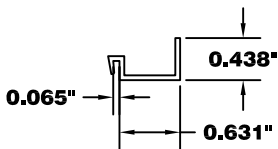

**1200 SERIES VINYL CAULK STOP**  
**PN: 53000097NON**

**1800 SERIES VINYL CAULK STOP**  
**PN: 53000099NON**

**1900 SERIES VINYL CAULK STOP**  
**PN: 53000103NON**

**9000 SERIES VINYL CAULK STOP**  
**PN: 53000102NON**

**4000 SERIES VINYL CAULK STOP**  
**PN: 53000100NON**

**9000-4/4000-4 SERIES VINYL CAULK STOP**  
**PN: 53000098NON**

**0.062" ATTACHED LEG**  
**VINYL CAULK STOP**  
**PN: 53000104NON**

**2500 SERIES VINYL CAULK STOP**  
**PN: 53000108NON**