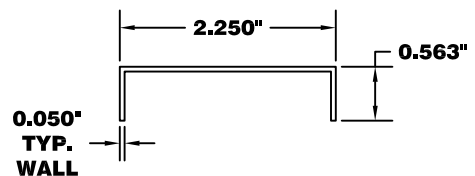

**1200 SERIES VINYL CAULK STOP**  
**PN: 53000097NON**

**1800 SERIES VINYL CAULK STOP**  
**PN: 53000099NON**

**1900 SERIES VINYL CAULK STOP**  
**PN: 53000103NON**

**9000 SERIES VINYL CAULK STOP**  
**PN: 53000102NON**

**4000 SERIES VINYL CAULK STOP**  
**PN: 53000100NON**

**9000-4/4000-4 SERIES VINYL CAULK STOP**  
**PN: 53000098NON**

**0.062" ATTACHED LEG**  
**VINYL CAULK STOP**  
**PN: 53000104NON**

**2500 SERIES VINYL CAULK STOP**  
**PN: 53000108NON**