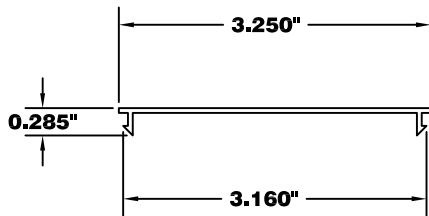

**1200 SERIES VINYL CAULK STOP**  
**PN: 53000097NON**

**1800 SERIES VINYL CAULK STOP**  
**PN: 53000099NON**

**1900 SERIES VINYL CAULK STOP**  
**PN: 53000103NON**

**9000 SERIES VINYL CAULK STOP**  
**PN: 53000102NON**

**4000 SERIES VINYL CAULK STOP**  
**PN: 53000100NON**

**9000-4/4000-4 SERIES VINYL CAULK STOP**  
**PN: 53000098NON**

**0.062" ATTACHED LEG**  
**VINYL CAULK STOP**  
**PN: 53000104NON**

**2500 SERIES VINYL CAULK STOP**  
**PN: 53000108NON**