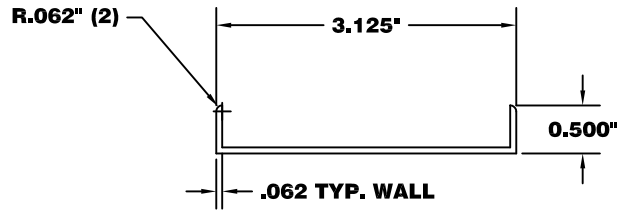

**1200 SERIES VINYL CAULK STOP**  
**PN: 53000097NON**

**1800 SERIES VINYL CAULK STOP**  
**PN: 53000099NON**

**1900 SERIES VINYL CAULK STOP**  
**PN: 53000103NON**

**9000 SERIES VINYL CAULK STOP**  
**PN: 53000102NON**

**4000 SERIES VINYL CAULK STOP**  
**PN: 53000100NON**

**9000-4/4000-4 SERIES VINYL CAULK STOP**  
**PN: 53000098NON**

**0.062" ATTACHED LEG**  
**VINYL CAULK STOP**  
**PN: 53000104NON**

**2500 SERIES VINYL CAULK STOP**  
**PN: 53000108NON**