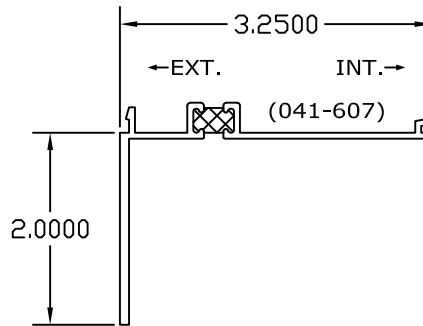

1800 SERIES NAIL FIN
 2" FRAME ADAPTER

FULL PERIMETER SET - [4192]

1800 SERIES (FALSE) NAIL FIN
 2" FRAME ADAPTER

4000 SERIES NAIL FIN
 3 1/4" FRAME ADAPTER

FULL PERIMETER SET - [4565]

4000 SERIES (FALSE) NAIL FIN
 3 1/4" FRAME ADAPTER

4000 SERIES NAIL FIN
 3 1/4" FRAME ADAPTER

FULL PERIMETER SET - [4607]

4000-4 SERIES NAIL FIN
 4" FRAME ADAPTER

FULL PERIMETER SET - [4570]

4000-4 SERIES NAIL FIN
 4" FRAME ADAPTER

FULL PERIMETER SET - [4588]

4000-4 SERIES NAIL FIN
 4" FRAME ADAPTER

FULL PERIMETER SET - [5877]