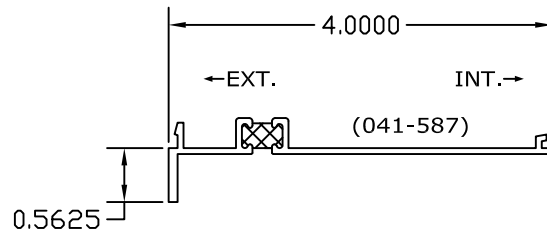

4000-4 SERIES NAIL FIN
 4" FRAME ADAPTER

FULL PERIMETER SET - [5877]