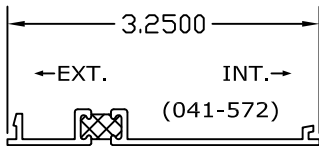

1800 SERIES NAIL FIN
 2" FRAME ADAPTER

FULL PERIMETER SET - [4192]

1800 SERIES (FALSE) NAIL FIN
 2" FRAME ADAPTER

4000 SERIES NAIL FIN
 3 1/4" FRAME ADAPTER

FULL PERIMETER SET - [4565]

4000 SERIES (FALSE) NAIL FIN
 3 1/4" FRAME ADAPTER