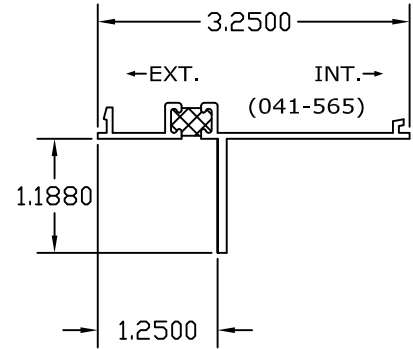

1800 SERIES NAIL FIN
 2" FRAME ADAPTER

FULL PERIMETER SET - [4192]

1800 SERIES (FALSE) NAIL FIN
 2" FRAME ADAPTER

4000 SERIES NAIL FIN
 3 1/4" FRAME ADAPTER

FULL PERIMETER SET - [4565]

4000 SERIES (FALSE) NAIL FIN
 3 1/4" FRAME ADAPTER

4000 SERIES NAIL FIN
 3 1/4" FRAME ADAPTER

FULL PERIMETER SET - [4607]

4000-4 SERIES NAIL FIN
 4" FRAME ADAPTER

FULL PERIMETER SET - [4570]

4000-4 SERIES NAIL FIN
 4" FRAME ADAPTER

FULL PERIMETER SET - [4588]

4000-4 SERIES NAIL FIN
 4" FRAME ADAPTER

FULL PERIMETER SET - [5877]