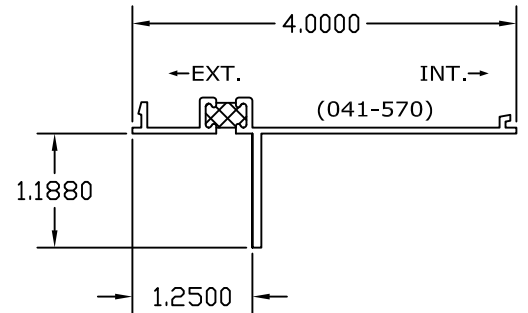

1800 SERIES NAIL FIN
 2" FRAME ADAPTER

FULL PERIMETER SET - [4192]

1800 SERIES (FALSE) NAIL FIN
 2" FRAME ADAPTER

4000 SERIES NAIL FIN
 3 1/4" FRAME ADAPTER

FULL PERIMETER SET - [4565]

4000 SERIES (FALSE) NAIL FIN
 3 1/4" FRAME ADAPTER

4000 SERIES NAIL FIN
 3 1/4" FRAME ADAPTER

FULL PERIMETER SET - [4607]

4000-4 SERIES NAIL FIN
 4" FRAME ADAPTER

FULL PERIMETER SET - [4570]

4000-4 SERIES NAIL FIN
 4" FRAME ADAPTER

FULL PERIMETER SET - [4588]

4000-4 SERIES NAIL FIN
 4" FRAME ADAPTER

FULL PERIMETER SET - [5877]