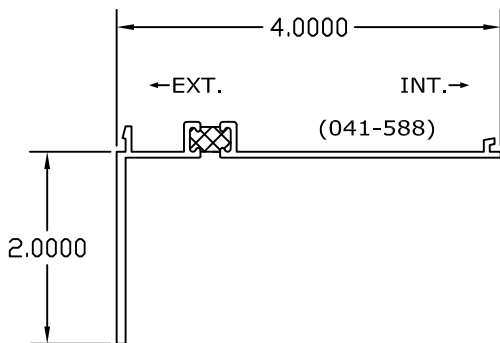

4000-4 SERIES NAIL FIN
4" FRAME ADAPTER

FULL PERIMETER SET - [4588]