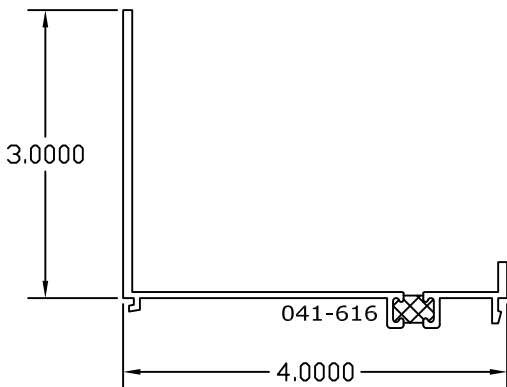

6000 PAN SET
 SET # 6211

6000 PAN HEAD AND JAMB
 SET # 6213 DIE # 006-021 SILL

6000 PAN SET
 SET # 6214

1 7/8" #6000 PAN SET
 SET # 6215

6000S NAIL FIN ADAPTER
 SET # 0679

9000-4" NAIL FIN

4000 SERIES NAIL FIN
 (4") FRAME ADAPTER

9000 SERIES NAIL FIN
 (3 1/4") FRAME ADAPTER