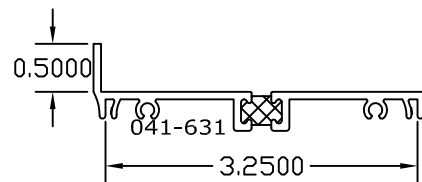

6000 PAN SET
 SET # 6211

6000 PAN HEAD AND JAMB
 SET # 6213 DIE # 006-021 SILL

6000 PAN SET
 SET # 6214

1 7/8" #6000 PAN SET
 SET # 6215

6000S NAIL FIN ADAPTER
 SET # 0679

9000-4" NAIL FIN

4000 SERIES NAIL FIN
 (4") FRAME ADAPTER

9000 SERIES NAIL FIN
 (3 1/4") FRAME ADAPTER