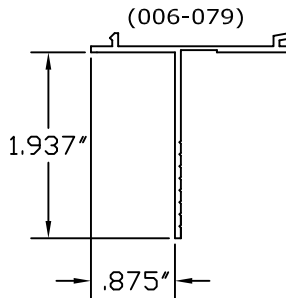

6000 PAN SET
 SET # 6211

6000 PAN HEAD AND JAMB
 SET # 6213 DIE # 006-021 SILL

6000 PAN SET
 SET # 6214

1 7/8" #6000 PAN SET
 SET # 6215

6000S NAIL FIN ADAPTER
 SET # 0679

9000-4" NAIL FIN

4000 SERIES NAIL FIN
 (4") FRAME ADAPTER

9000 SERIES NAIL FIN
 (3 1/4") FRAME ADAPTER