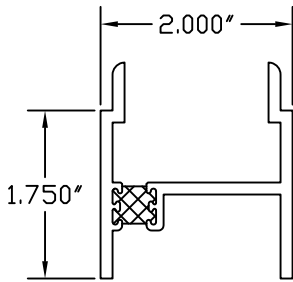

4000-4 SERIES NAIL FIN
 4" FRAME ADAPTER
 SET - [5878]
 USES DIE [41-587] @ HEAD & JAMBS
 USES DIE [41-588] @ SILL ONLY

1900 SERIES NAIL FIN
 4 1/2" FRAME ADAPTER
 FULL PERIMETER SET [4123]

4 1/2" FRAME ADAPTER/
 JAMB FILLER

[041-271] "H" Expander

[041-821] Leg Extender

[041-544] Leg Extender

[041-471] .80" Leg Extender

[041-378] Extender

[041-385] Leg Extender

[041-691] Leg Extender

[004-214] Frame Extender
** 1800 Series Only**