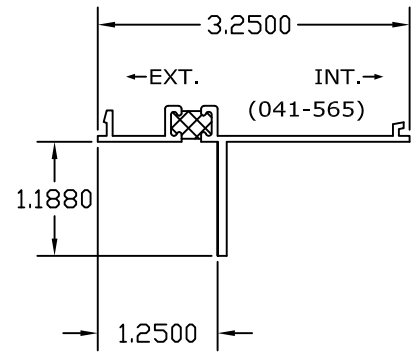

4000 SERIES NAIL FIN
 (4") FRAME ADAPTER

9000 SERIES NAIL FIN
 (3 1/4") FRAME ADAPTER

9000-4" NAIL FIN

1800 SERIES NAIL FIN
 2" FRAME ADAPTER

FULL PERIMETER SET - [4192]

1800 SERIES (FALSE) NAIL FIN
 2" FRAME ADAPTER