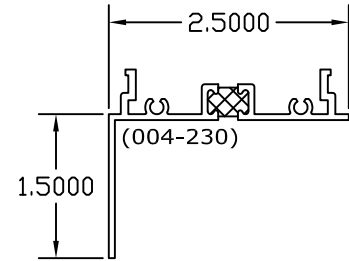

2500 SERIES NAIL FIN
 2 1/2" FRAME ADAPTER
 FULL PERIMETER SET [4230]

[4818]-3 1/4" NAIL FIN
 FRAME ADAPTER
 USED FOR MODELS:
 9530, 9160, & 4160 ONLY

[9176]-3 1/4" NAIL FIN
 FRAME ADAPTER
 USED FOR MODELS:
 9530, 9160, & 4160 ONLY