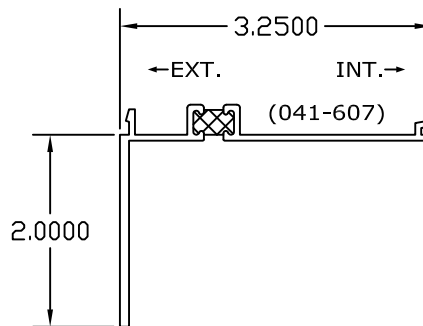

4000 SERIES NAIL FIN
3 1/4" FRAME ADAPTER

FULL PERIMETER SET - [4607]