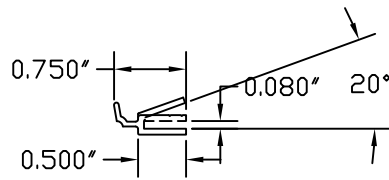

[041-544] Leg Extender