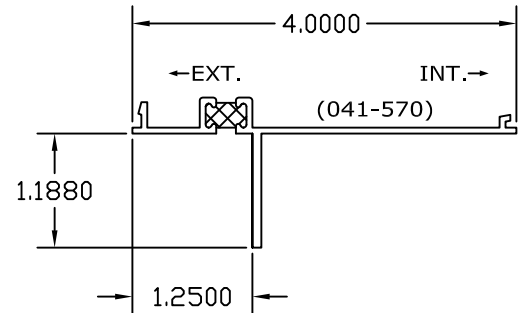

4000 SERIES NAIL FIN
 3 1/4" FRAME ADAPTER

FULL PERIMETER SET - [4565]

4000 SERIES (FALSE) NAIL FIN
 3 1/4" FRAME ADAPTER

4000 SERIES NAIL FIN
 3 1/4" FRAME ADAPTER

FULL PERIMETER SET - [4607]

4000-4 SERIES NAIL FIN
 4" FRAME ADAPTER