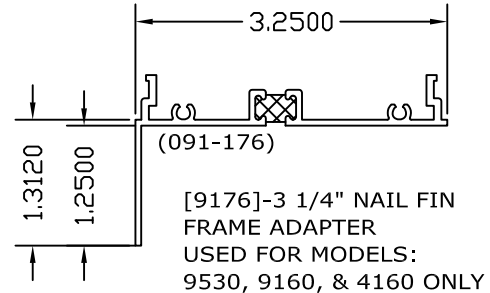

[9176]-3 1/4" NAIL FIN
FRAME ADAPTER
USED FOR MODELS:
9530, 9160, & 4160 ONLY