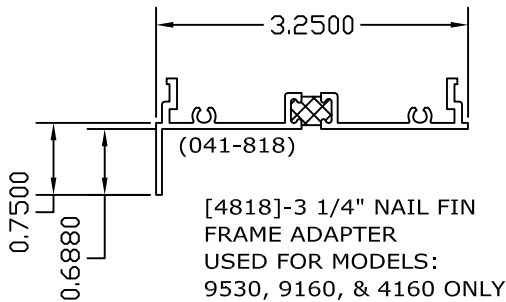

2500 SERIES NAIL FIN
 2 1/2" FRAME ADAPTER
 FULL PERIMETER SET [4230]

[4818]-3 1/4" NAIL FIN
 FRAME ADAPTER
 USED FOR MODELS:
 9530, 9160, & 4160 ONLY

[9176]-3 1/4" NAIL FIN
 FRAME ADAPTER
 USED FOR MODELS:
 9530, 9160, & 4160 ONLY