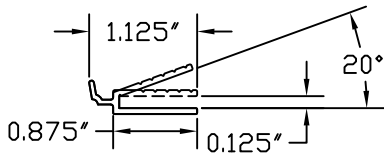

[041-821] Leg Extender