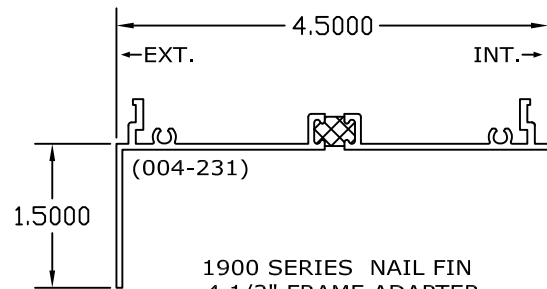

1900 SERIES NAIL FIN
4 1/2" FRAME ADAPTER
FULL PERIMETER SET [4123]