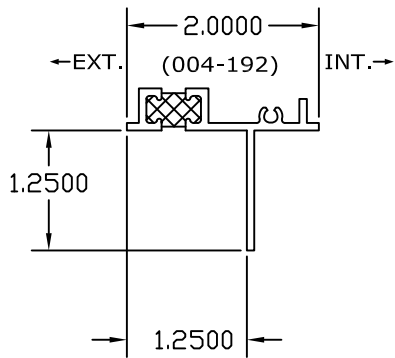

4000 SERIES NAIL FIN
 (4") FRAME ADAPTER

9000 SERIES NAIL FIN
 (3 1/4") FRAME ADAPTER

9000-4" NAIL FIN

1800 SERIES NAIL FIN
 2" FRAME ADAPTER

FULL PERIMETER SET - [4192]

1800 SERIES (FALSE) NAIL FIN
 2" FRAME ADAPTER

4000 SERIES NAIL FIN
 3 1/4" FRAME ADAPTER

FULL PERIMETER SET - [4565]

4000 SERIES (FALSE) NAIL FIN
 3 1/4" FRAME ADAPTER

4000 SERIES NAIL FIN
 3 1/4" FRAME ADAPTER

FULL PERIMETER SET - [4607]

4000-4 SERIES NAIL FIN
 4" FRAME ADAPTER

2500 SERIES NAIL FIN
 2 1/2" FRAME ADAPTER
 FULL PERIMETER SET [4230]

[4818]-3 1/4" NAIL FIN
 FRAME ADAPTER
 USED FOR MODELS:
 9530, 9160, & 4160 ONLY

[9176]-3 1/4" NAIL FIN
 FRAME ADAPTER
 USED FOR MODELS:
 9530, 9160, & 4160 ONLY