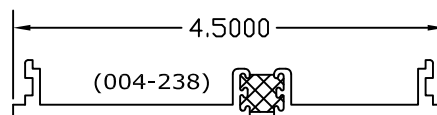

4 1/2" FRAME ADAPTER/
JAMB FILLER