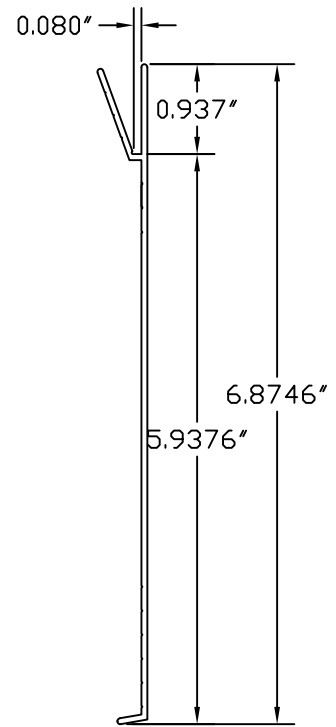

4000 SERIES NAIL FIN
 (4") FRAME ADAPTER

9000 SERIES NAIL FIN
 (3 1/4") FRAME ADAPTER

9000-4" NAIL FIN

1800 SERIES NAIL FIN
 2" FRAME ADAPTER

FULL PERIMETER SET - [4192]

1800 SERIES (FALSE) NAIL FIN
 2" FRAME ADAPTER

2500 SERIES NAIL FIN
 2 1/2" FRAME ADAPTER
 FULL PERIMETER SET [4230]

[4818]-3 1/4" NAIL FIN
 FRAME ADAPTER
 USED FOR MODELS:
 9530, 9160, & 4160 ONLY

[9176]-3 1/4" NAIL FIN
 FRAME ADAPTER
 USED FOR MODELS:
 9530, 9160, & 4160 ONLY

4000-4 SERIES NAIL FIN
 4" FRAME ADAPTER
 SET - [5878]
 USES DIE [41-587] @ HEAD & JAMBS
 USES DIE [41-588] @ SILL ONLY

1900 SERIES NAIL FIN
 4 1/2" FRAME ADAPTER
 FULL PERIMETER SET [4123]

4 1/2" FRAME ADAPTER/
 JAMB FILLER

[041-271] "H" Expander

[041-821] Leg Extender

[041-544] Leg Extender

[041-471] .80" Leg Extender

[041-378] Extender

[041-385] Leg Extender

[041-691] Leg Extender

[004-214] Frame Extender
** 1800 Series Only**