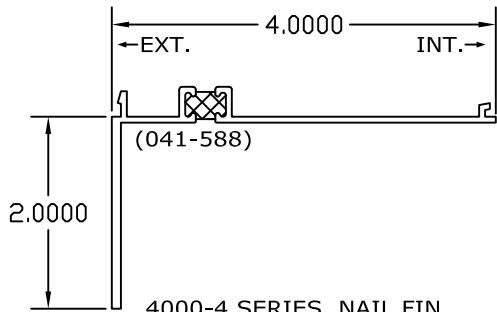

2500 SERIES NAIL FIN
 2 1/2" FRAME ADAPTER
 FULL PERIMETER SET [4230]

[4818]-3 1/4" NAIL FIN
 FRAME ADAPTER
 USED FOR MODELS:
 9530, 9160, & 4160 ONLY

[9176]-3 1/4" NAIL FIN
 FRAME ADAPTER
 USED FOR MODELS:
 9530, 9160, & 4160 ONLY