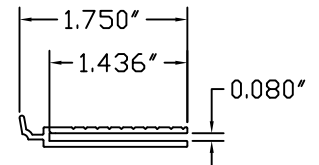

[041-471] .80" Leg Extender