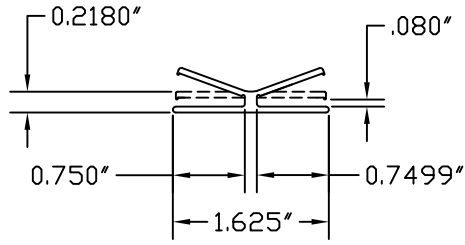

[041-271] "H" Expander