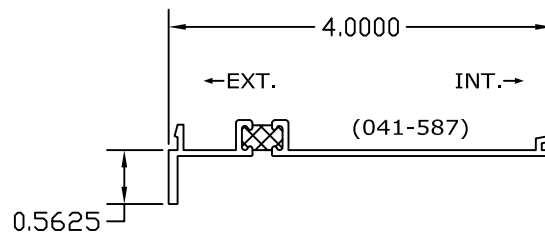

4000-4 SERIES NAIL FIN
4" FRAME ADAPTER

FULL PERIMETER SET - [5877]