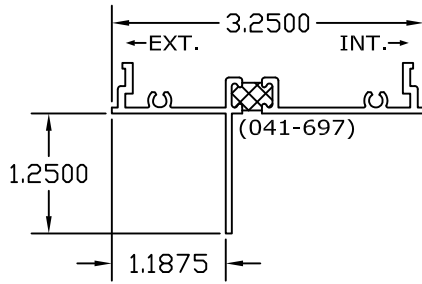

9000 SERIES NAIL FIN
3 1/4" FRAME ADAPTER
FULL PERIMETER SET - [4197]