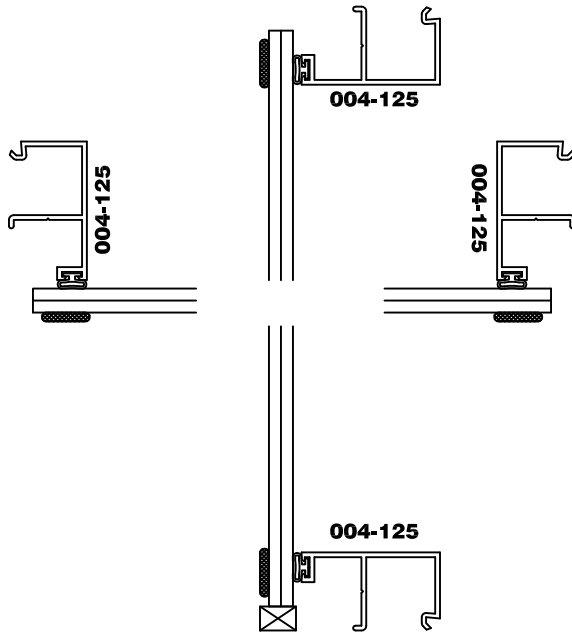

1/4" SINGLE GLAZED
Series 1800/2500/1900

1/2" LAMI SINGLE GLAZED
Series 1800/2500/1900

1-5/8" PANEL
Series 1800/2500/1900

DUAL GLAZED WITH 5/8" BLIND-W/ JUMP IN PANEL
 Series 1800/2500/1900

DUAL GLAZED WITH 5/8" BLIND-W/ HINGED PANEL
 Series 1800/2500/1900

1" IGU WITH 3/8" EXTERNAL GRID
Series 1800/2500/1900

1 3/8" IGU WITH 3/8" EXTERNAL GRID
Series 1800/2500/1900

1" Louver Detail
Series 1800/2500/1900

1" Panel With 3/8" External Grid
Series 1800/2500/1900