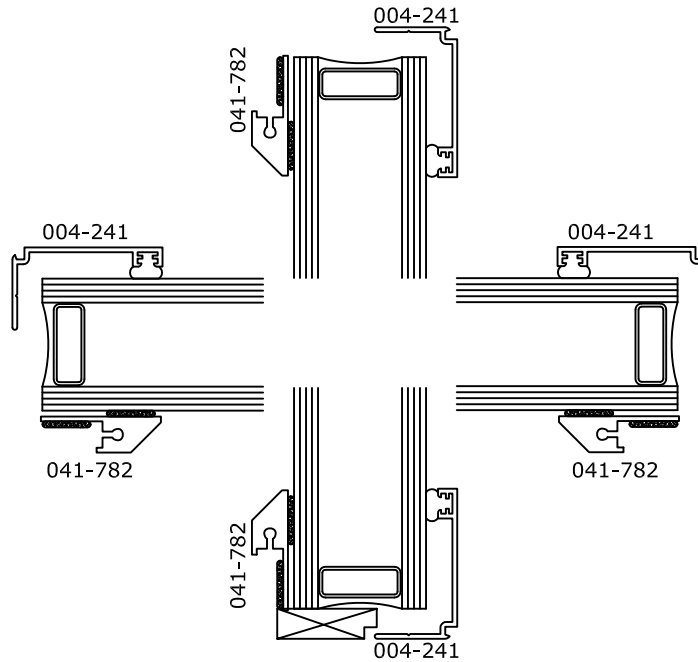

1/4" SINGLE GLAZED
Series 1800/2500/1900

1/2" LAMI SINGLE GLAZED
Series 1800/2500/1900

1-5/8" PANEL
Series 1800/2500/1900

DUAL GLAZED WITH 5/8" BLIND-W/ JUMP IN PANEL
 Series 1800/2500/1900

DUAL GLAZED WITH 5/8" BLIND-W/ HINGED PANEL
 Series 1800/2500/1900

1" IGU WITH 3/8" EXTERNAL GRID
Series 1800/2500/1900

1 3/8" IGU WITH 3/8" EXTERNAL GRID
Series 1800/2500/1900

1" Louver Detail
Series 1800/2500/1900

1" Panel With 3/8" External Grid
Series 1800/2500/1900