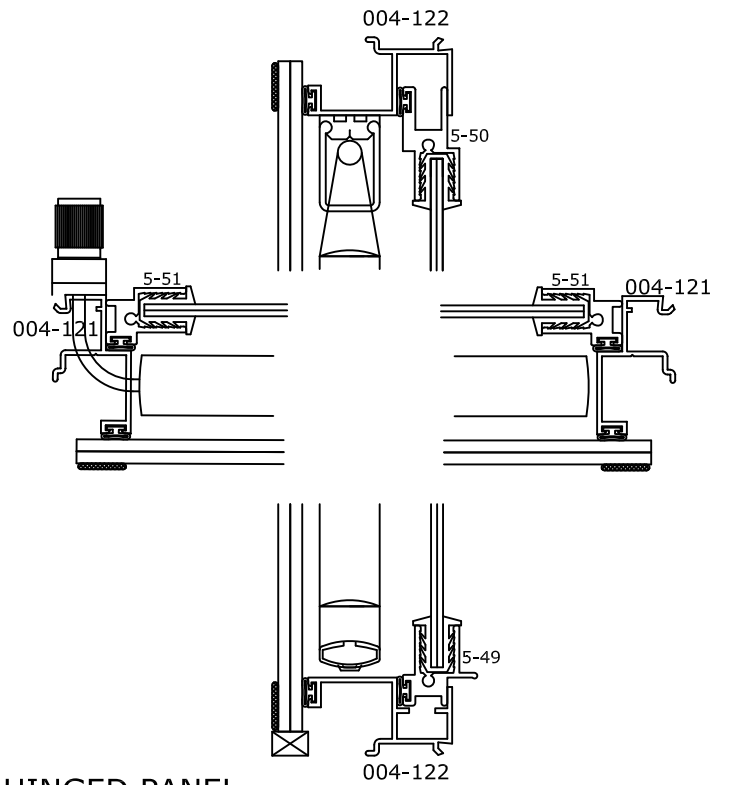

1/4" SINGLE GLAZED
Series 1800/2500/1900

1/2" LAMI SINGLE GLAZED
Series 1800/2500/1900

1-5/8" PANEL
Series 1800/2500/1900

DUAL GLAZED WITH 5/8" BLIND-W/ JUMP IN PANEL
 Series 1800/2500/1900

DUAL GLAZED WITH 5/8" BLIND-W/ HINGED PANEL
 Series 1800/2500/1900

1" IGU WITH 3/8" EXTERNAL GRID
Series 1800/2500/1900

1 3/8" IGU WITH 3/8" EXTERNAL GRID
Series 1800/2500/1900

1" Louver Detail
Series 1800/2500/1900

1" Panel With 3/8" External Grid
Series 1800/2500/1900