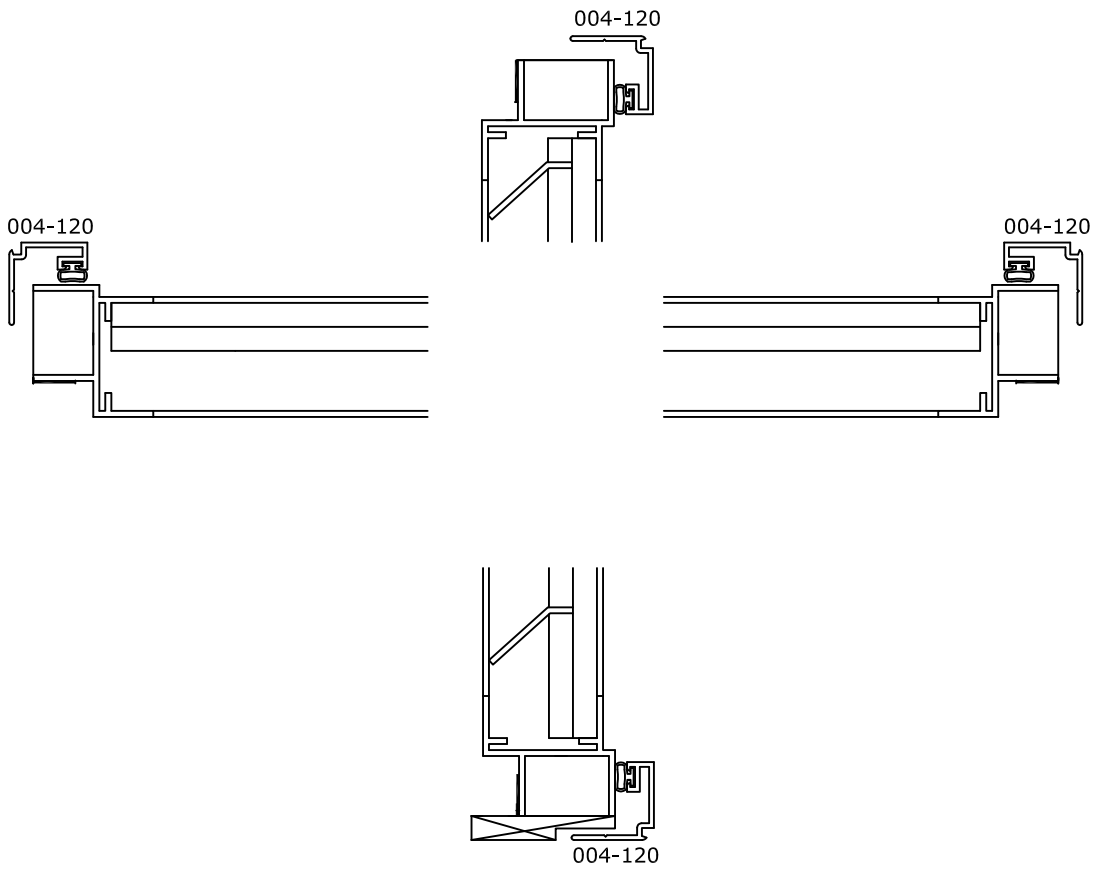

1/4" SINGLE GLAZED
Series 1800/2500/1900

1/2" LAMI SINGLE GLAZED
Series 1800/2500/1900

1-5/8" PANEL
Series 1800/2500/1900

DUAL GLAZED WITH 5/8" BLIND-W/ JUMP IN PANEL
 Series 1800/2500/1900

DUAL GLAZED WITH 5/8" BLIND-W/ HINGED PANEL
 Series 1800/2500/1900

1" IGU WITH 3/8" EXTERNAL GRID
Series 1800/2500/1900

1 3/8" IGU WITH 3/8" EXTERNAL GRID
Series 1800/2500/1900

1" Louver Detail
Series 1800/2500/1900

1" Panel With 3/8" External Grid
Series 1800/2500/1900