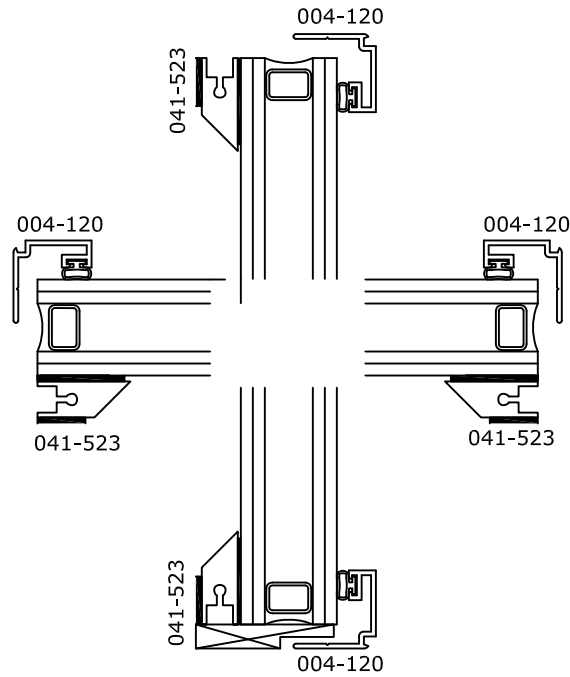

1/4" SINGLE GLAZED
Series 1800/2500/1900

1/2" LAMI SINGLE GLAZED
Series 1800/2500/1900

1-5/8" PANEL
Series 1800/2500/1900

DUAL GLAZED WITH 5/8" BLIND-W/ JUMP IN PANEL
 Series 1800/2500/1900

DUAL GLAZED WITH 5/8" BLIND-W/ HINGED PANEL
 Series 1800/2500/1900

1" IGU WITH 3/8" EXTERNAL GRID
Series 1800/2500/1900

1 3/8" IGU WITH 3/8" EXTERNAL GRID
Series 1800/2500/1900

1" Louver Detail
Series 1800/2500/1900

1" Panel With 3/8" External Grid
Series 1800/2500/1900