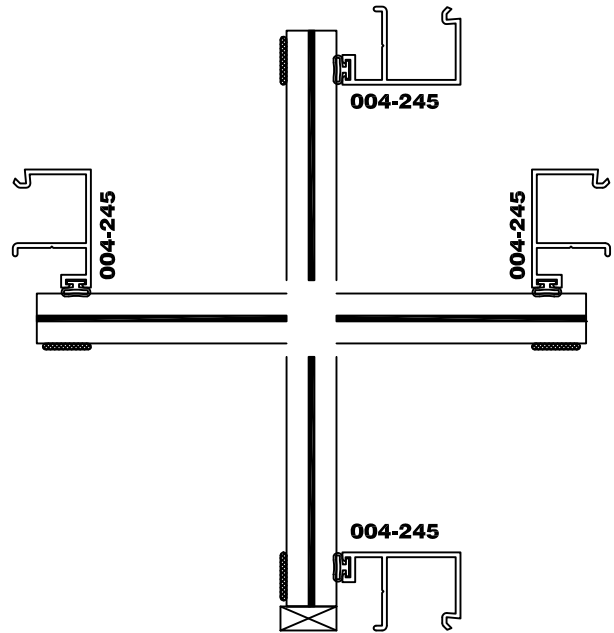

1/4" SINGLE GLAZED
Series 1800/2500/1900

1/2" LAMI SINGLE GLAZED
Series 1800/2500/1900

1-5/8" PANEL
Series 1800/2500/1900

DUAL GLAZED WITH 5/8" BLIND-W/ JUMP IN PANEL
 Series 1800/2500/1900

DUAL GLAZED WITH 5/8" BLIND-W/ HINGED PANEL
 Series 1800/2500/1900

1" IGU WITH 3/8" EXTERNAL GRID
Series 1800/2500/1900

1 3/8" IGU WITH 3/8" EXTERNAL GRID
Series 1800/2500/1900

1" Louver Detail
Series 1800/2500/1900

1" Panel With 3/8" External Grid
Series 1800/2500/1900