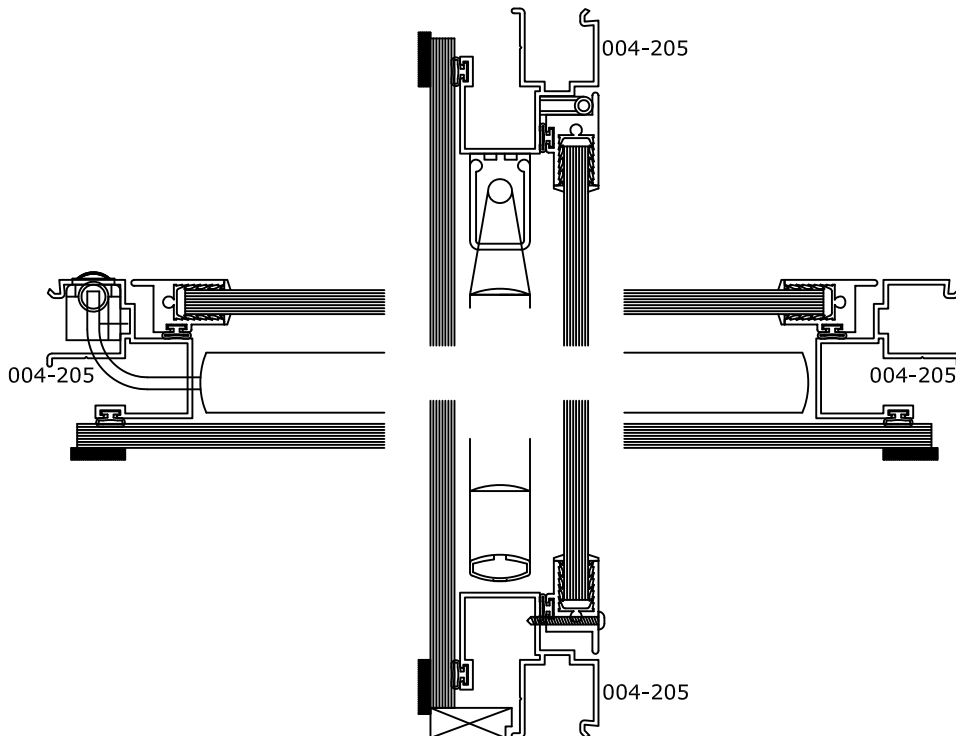

1/4" SINGLE GLAZED
Series 1800/2500/1900

1/2" LAMI SINGLE GLAZED
Series 1800/2500/1900

1-5/8" PANEL
Series 1800/2500/1900

DUAL GLAZED WITH 5/8" BLIND-W/ JUMP IN PANEL
 Series 1800/2500/1900

DUAL GLAZED WITH 5/8" BLIND-W/ HINGED PANEL
 Series 1800/2500/1900

1" IGU WITH 3/8" EXTERNAL GRID
Series 1800/2500/1900

1 3/8" IGU WITH 3/8" EXTERNAL GRID
Series 1800/2500/1900

1" Louver Detail
Series 1800/2500/1900

1" Panel With 3/8" External Grid
Series 1800/2500/1900