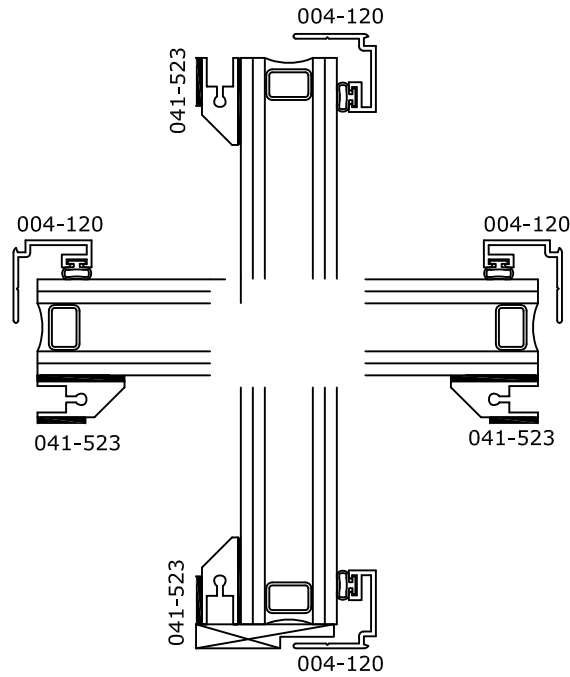

1/4" SINGLE GLAZED
Series 1800/2500/1900

1-5/8" PANEL
Series 1800/2500/1900

DUAL GLAZED WITH 5/8" BLIND-W/ JUMP IN PANEL
 Series 1800/2500/1900

DUAL GLAZED WITH 5/8" BLIND-W/ HINGED PANEL
 Series 1800/2500/1900

1" IGU WITH 3/8" EXTERNAL GRID
Series 1800/2500/1900

1 3/8" IGU WITH 3/8" EXTERNAL GRID
Series 1800/2500/1900

1" Louver Detail
Series 1800/2500/1900

1" Panel With 3/8" External Grid
Series 1800/2500/1900