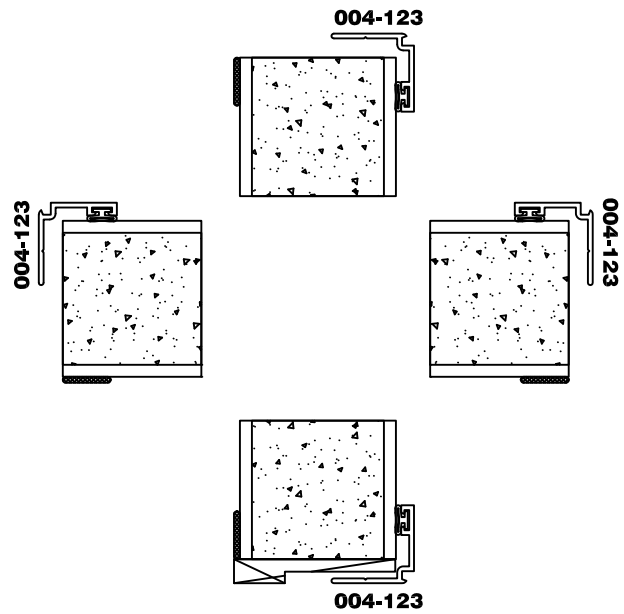

1/4" SINGLE GLAZED
Series 1800/2500/1900

1-5/8" PANEL
Series 1800/2500/1900

DUAL GLAZED WITH 5/8" BLIND-W/ JUMP IN PANEL
 Series 1800/2500/1900

DUAL GLAZED WITH 5/8" BLIND-W/ HINGED PANEL
 Series 1800/2500/1900

1" IGU WITH 3/8" EXTERNAL GRID
Series 1800/2500/1900

1 3/8" IGU WITH 3/8" EXTERNAL GRID
Series 1800/2500/1900

1" Louver Detail
Series 1800/2500/1900

1" Panel With 3/8" External Grid
Series 1800/2500/1900