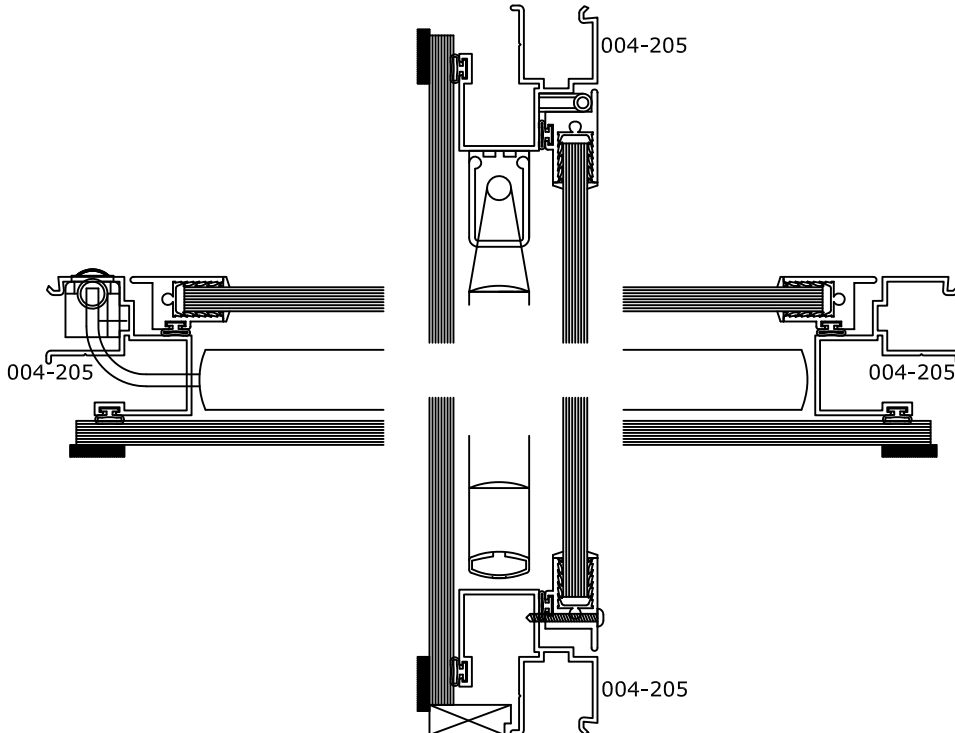

1/4" SINGLE GLAZED
Series 1800/2500/1900

1-5/8" PANEL
Series 1800/2500/1900

DUAL GLAZED WITH 5/8" BLIND-W/ JUMP IN PANEL
 Series 1800/2500/1900

DUAL GLAZED WITH 5/8" BLIND-W/ HINGED PANEL
 Series 1800/2500/1900

1" IGU WITH 3/8" EXTERNAL GRID
Series 1800/2500/1900

1 3/8" IGU WITH 3/8" EXTERNAL GRID
Series 1800/2500/1900

1" Louver Detail
Series 1800/2500/1900

1" Panel With 3/8" External Grid
Series 1800/2500/1900