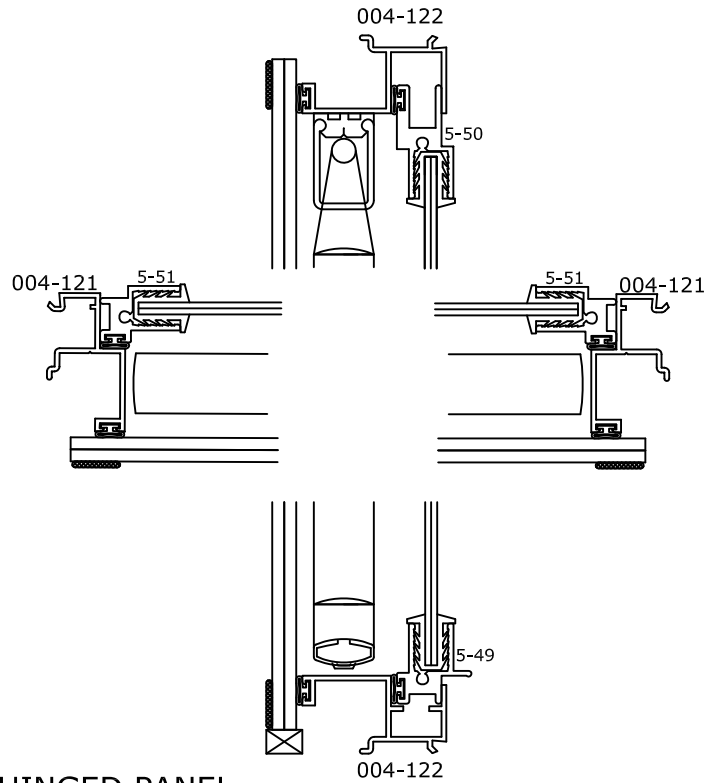

1/4" SINGLE GLAZED
Series 1800/2500/1900

1-5/8" PANEL
Series 1800/2500/1900

DUAL GLAZED WITH 5/8" BLIND-W/ JUMP IN PANEL
 Series 1800/2500/1900

DUAL GLAZED WITH 5/8" BLIND-W/ HINGED PANEL
 Series 1800/2500/1900

1" IGU WITH 3/8" EXTERNAL GRID
Series 1800/2500/1900

1 3/8" IGU WITH 3/8" EXTERNAL GRID
Series 1800/2500/1900

1" Louver Detail
Series 1800/2500/1900

1" Panel With 3/8" External Grid
Series 1800/2500/1900