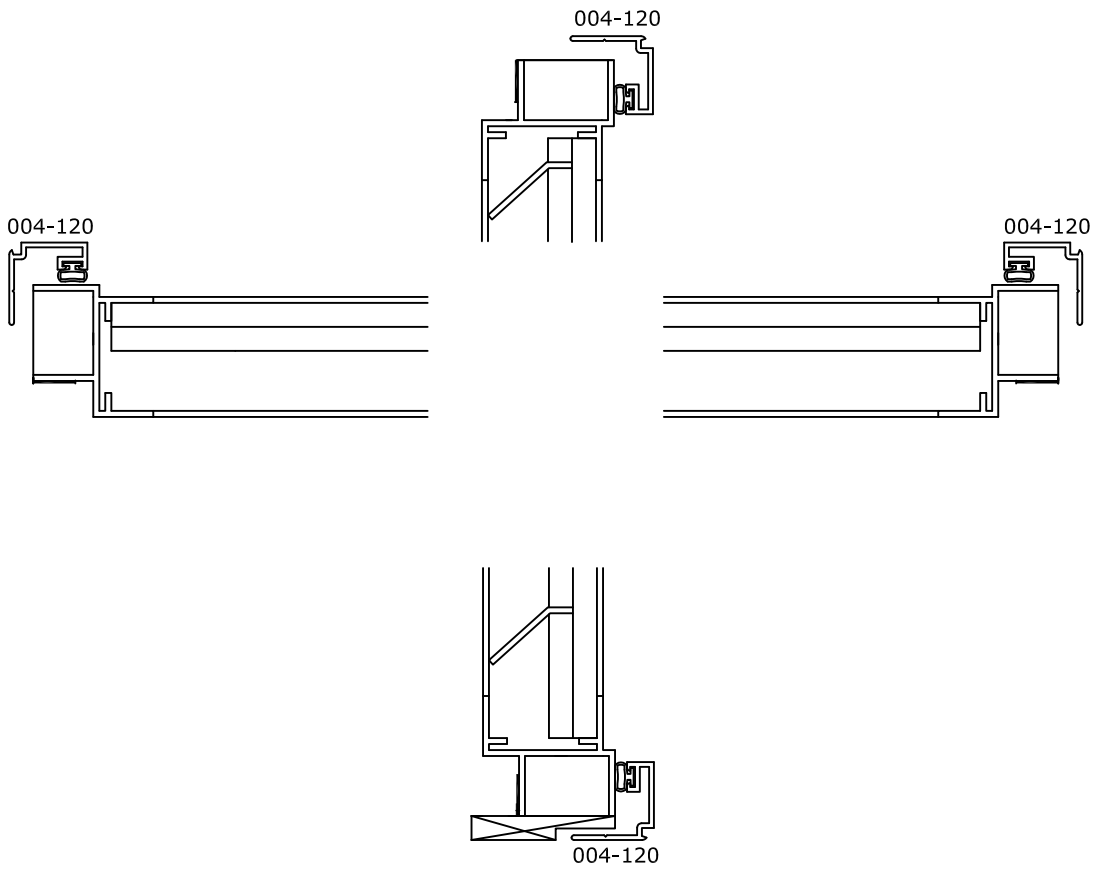

1/4" SINGLE GLAZED
Series 1800/2500/1900

1-5/8" PANEL
Series 1800/2500/1900

DUAL GLAZED WITH 5/8" BLIND-W/ JUMP IN PANEL
 Series 1800/2500/1900

DUAL GLAZED WITH 5/8" BLIND-W/ HINGED PANEL
 Series 1800/2500/1900

1" IGU WITH 3/8" EXTERNAL GRID
Series 1800/2500/1900

1 3/8" IGU WITH 3/8" EXTERNAL GRID
Series 1800/2500/1900

1" Louver Detail
Series 1800/2500/1900

1" Panel With 3/8" External Grid
Series 1800/2500/1900