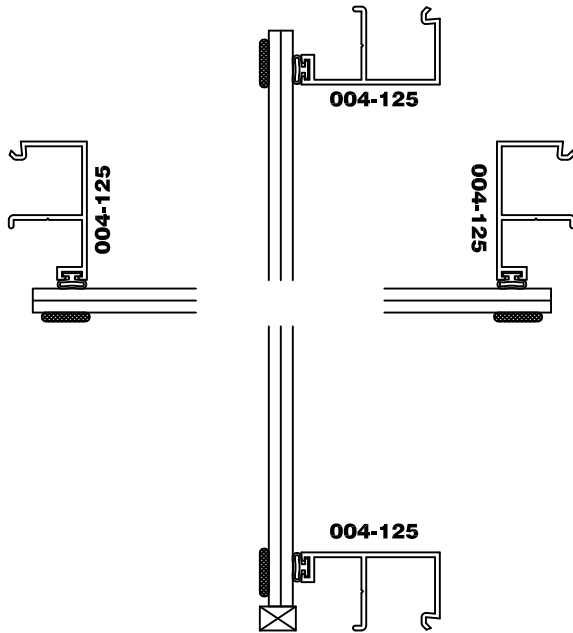

1/4" SINGLE GLAZED
Series 1800/2500/1900

1-5/8" PANEL
Series 1800/2500/1900

DUAL GLAZED WITH 5/8" BLIND-W/ JUMP IN PANEL
 Series 1800/2500/1900

DUAL GLAZED WITH 5/8" BLIND-W/ HINGED PANEL
 Series 1800/2500/1900

1" IGU WITH 3/8" EXTERNAL GRID
Series 1800/2500/1900

1 3/8" IGU WITH 3/8" EXTERNAL GRID
Series 1800/2500/1900

1" Louver Detail
Series 1800/2500/1900

1" Panel With 3/8" External Grid
Series 1800/2500/1900