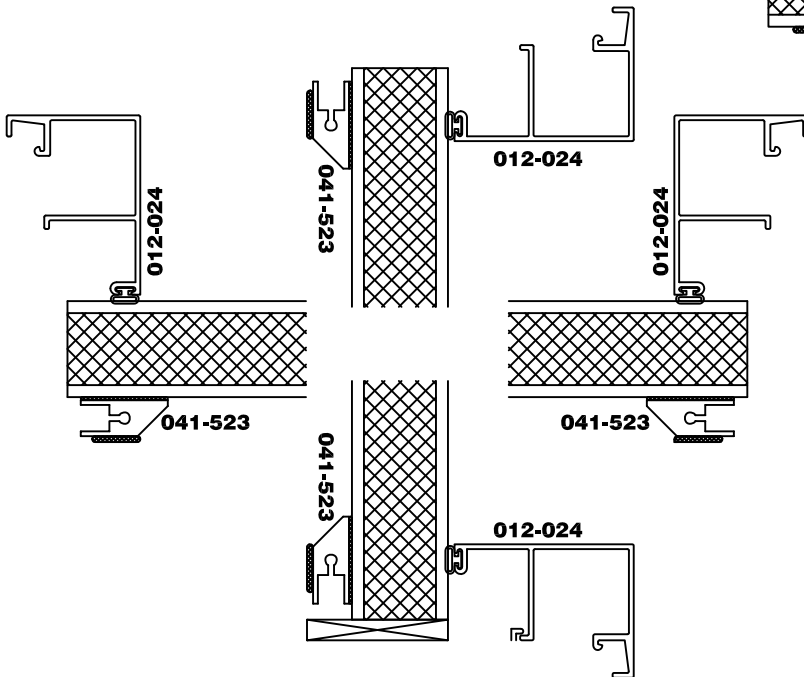

1" IGU WITH 3/8" GRID
 Series 1200

**Series 1200
 1" Fixed paneling**

**Series 1200
 2-1/2" Fixed paneling
 (Std. Fixed Frame Only)**

**Series 1200
 1" Panel with 3/8" putty grid**

Series 1200
Paneling detail