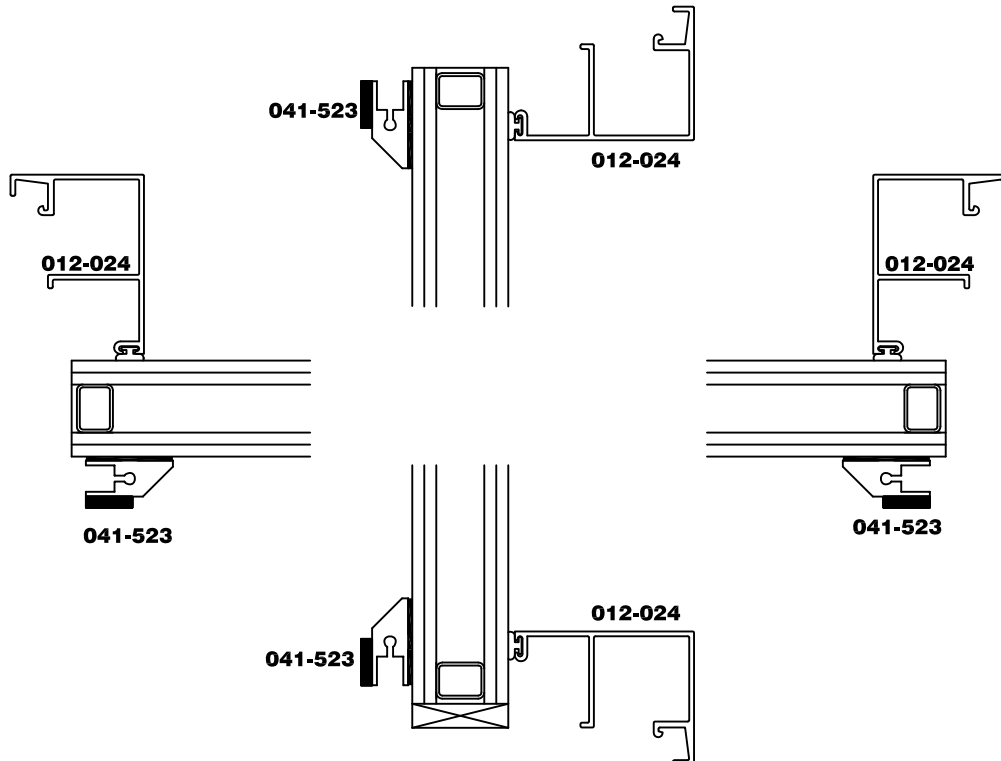

1" IGU WITH 3/8" GRID
 Series 1200

**Series 1200
 1" Fixed paneling**

**Series 1200
 2-1/2" Fixed paneling
 (Std. Fixed Frame Only)**

**Series 1200
 1" Panel with 3/8" putty grid**

Series 1200
Paneling detail