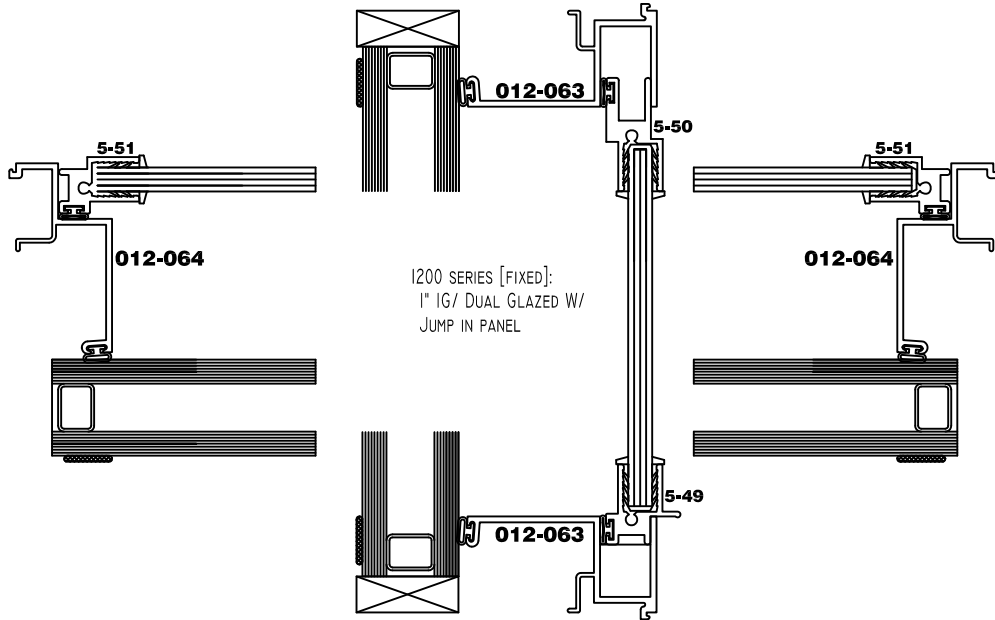

1" IGU WITH 3/8" GRID
 Series 1200

**Series 1200
 1" Fixed paneling**

**Series 1200
 2-1/2" Fixed paneling
 (Std. Fixed Frame Only)**

**Series 1200
 1" Panel with 3/8" putty grid**

Series 1200
Paneling detail