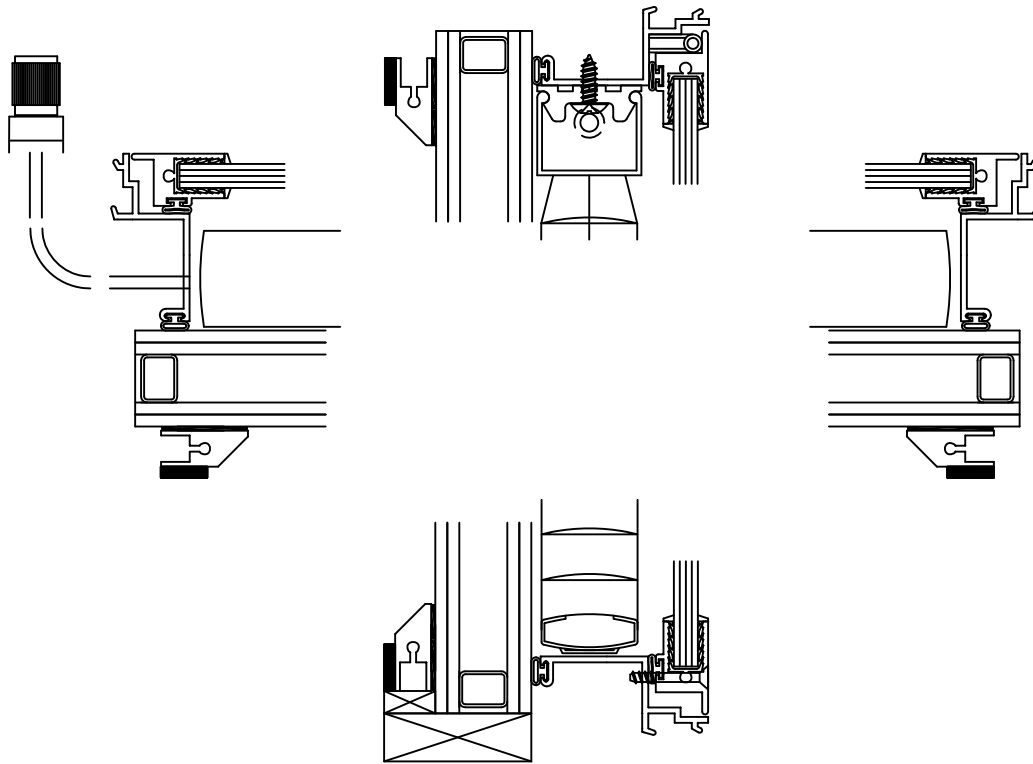

1" IGU WITH 3/8" GRID
 Series 1200

**Series 1200
 1" Fixed paneling**

**Series 1200
 2-1/2" Fixed paneling
 (Std. Fixed Frame Only)**

**Series 1200
 1" Panel with 3/8" putty grid**

Series 1200
Paneling detail