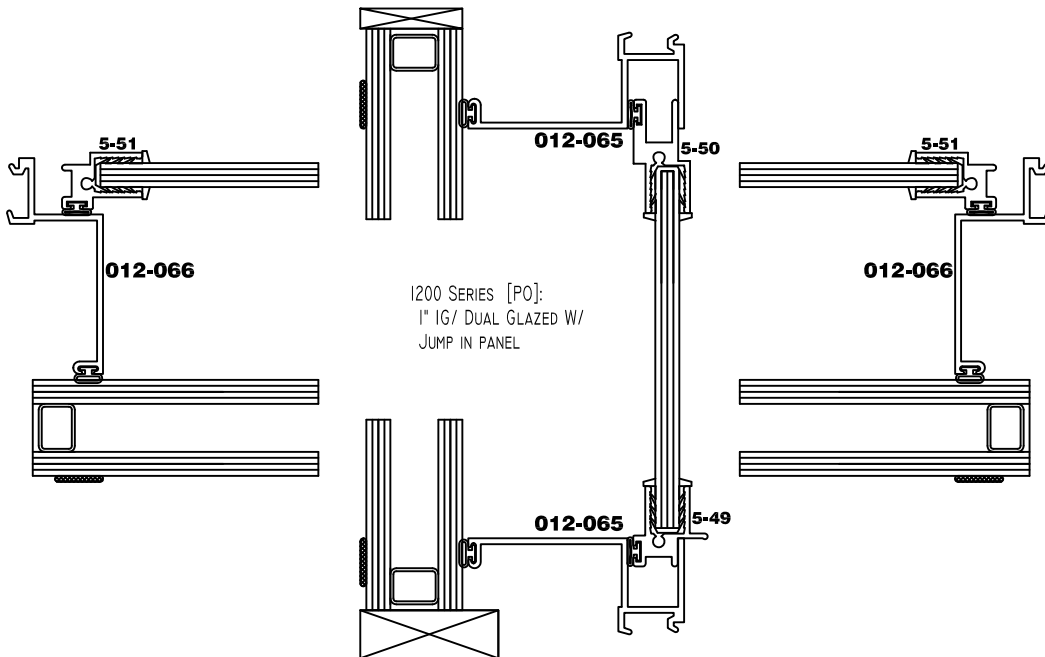

1" IGU WITH 3/8" GRID
 Series 1200

**Series 1200
 1" Fixed paneling**

**Series 1200
 2-1/2" Fixed paneling
 (Std. Fixed Frame Only)**

**Series 1200
 1" Panel with 3/8" putty grid**

Series 1200
Paneling detail