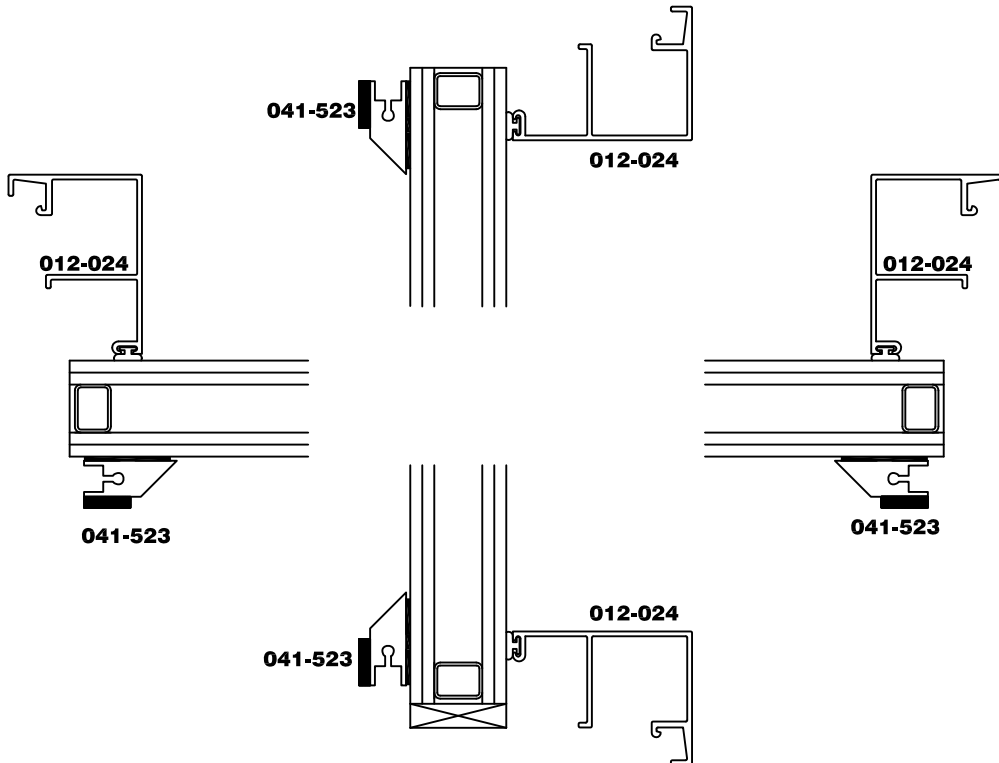

**1" IGU FIXED  
 Series 1200**

**1" IGU WITH 3/8" GRID  
 Series 1200**

**Series 1200  
1" Fixed paneling**

**Series 1200  
2-1/2" Fixed paneling  
(Std. Fixed Frame Only)**

**Series 1200  
1" Panel with 3/8" putty grid**

Series 1200  
Paneling detail