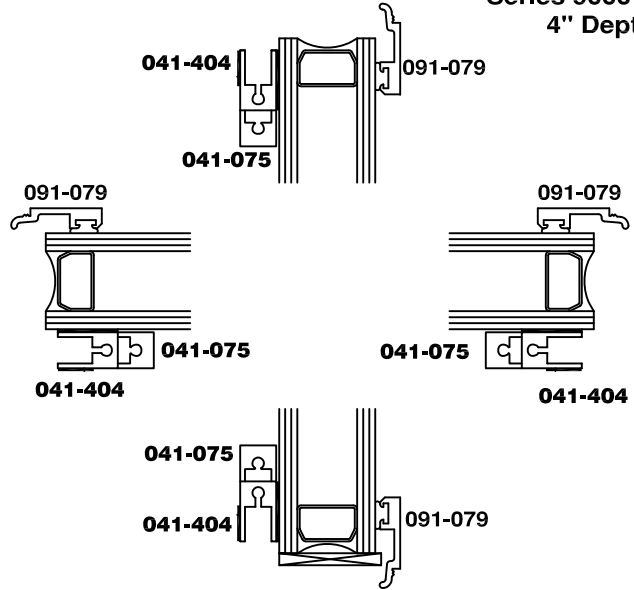

1" IGU  
 Series 9000-4  
 4" Depth

1" IGU with  
 Removable Grid  
 Series 9000-4  
 4" Depth

Dual Glazed  
 Series 9000-4  
 091-020 4" Depth

Dual Glazed  
 with Blinds  
 Series 9000-4  
 4" Depth

**Dual Glazed  
with Grid  
Series 9000-4  
4" Depth**

**Single Glazed  
Series 9000-4  
4" Depth**