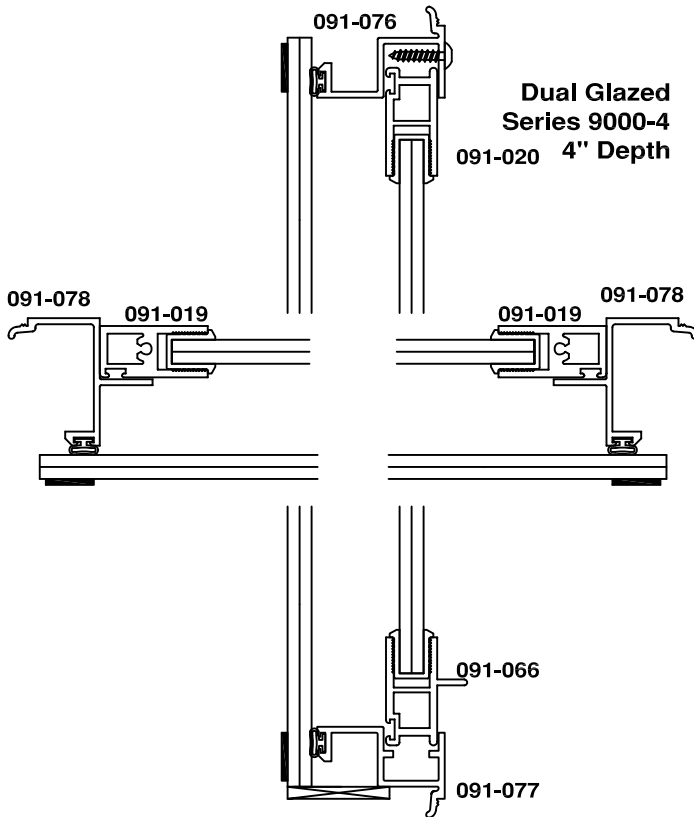

1" IGU  
 Series 9000-4  
 4" Depth

1" IGU with  
 Removable Grid  
 Series 9000-4  
 4" Depth

Dual Glazed  
 Series 9000-4  
 091-020 4" Depth

Dual Glazed  
 with Blinds  
 Series 9000-4  
 4" Depth

**Dual Glazed  
with Grid  
Series 9000-4  
4" Depth**

**Single Glazed  
Series 9000-4  
4" Depth**