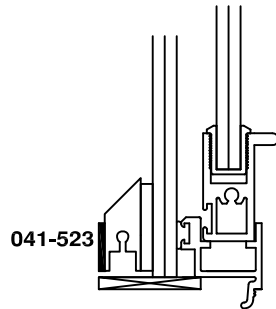

1" IGU  
 Series 9000-4  
 4" Depth

1" IGU with  
 Removable Grid  
 Series 9000-4  
 4" Depth

Dual Glazed  
 Series 9000-4  
 091-020 4" Depth

Dual Glazed  
 with Blinds  
 Series 9000-4  
 4" Depth

**Dual Glazed  
with Grid  
Series 9000-4  
4" Depth**

**Single Glazed  
Series 9000-4  
4" Depth**