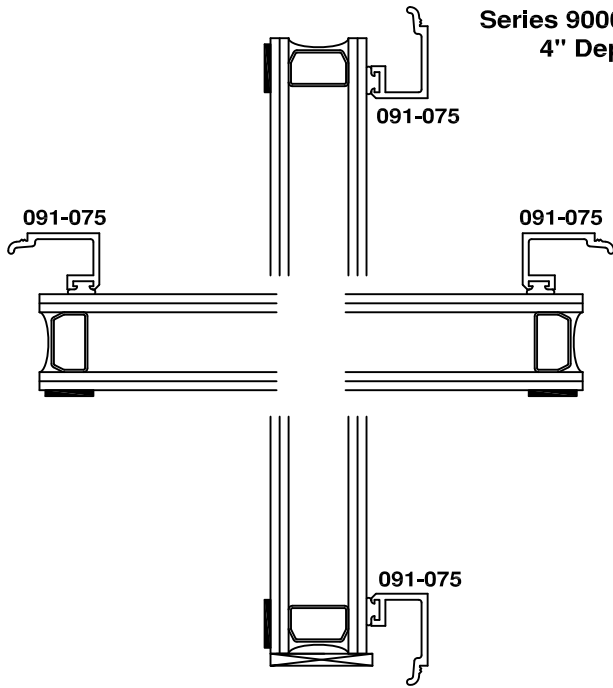

1" IGU  
 Series 9000-4  
 4" Depth

1" IGU with  
 Removable Grid  
 Series 9000-4  
 4" Depth

Dual Glazed  
 Series 9000-4  
 091-020 4" Depth

Dual Glazed  
 with Blinds  
 Series 9000-4  
 4" Depth

**Dual Glazed  
with Grid  
Series 9000-4  
4" Depth**

**Single Glazed  
Series 9000-4  
4" Depth**