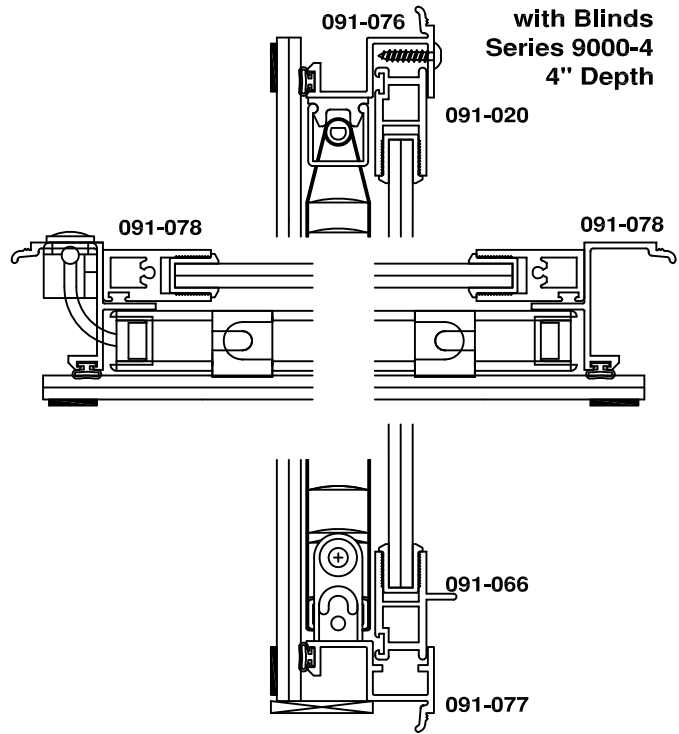

1" IGU  
 Series 9000-4  
 4" Depth

1" IGU with  
 Removable Grid  
 Series 9000-4  
 4" Depth

Dual Glazed  
 Series 9000-4  
 091-020 4" Depth

Dual Glazed  
 with Blinds  
 Series 9000-4  
 4" Depth

**Dual Glazed  
with Grid  
Series 9000-4  
4" Depth**

**Single Glazed  
Series 9000-4  
4" Depth**