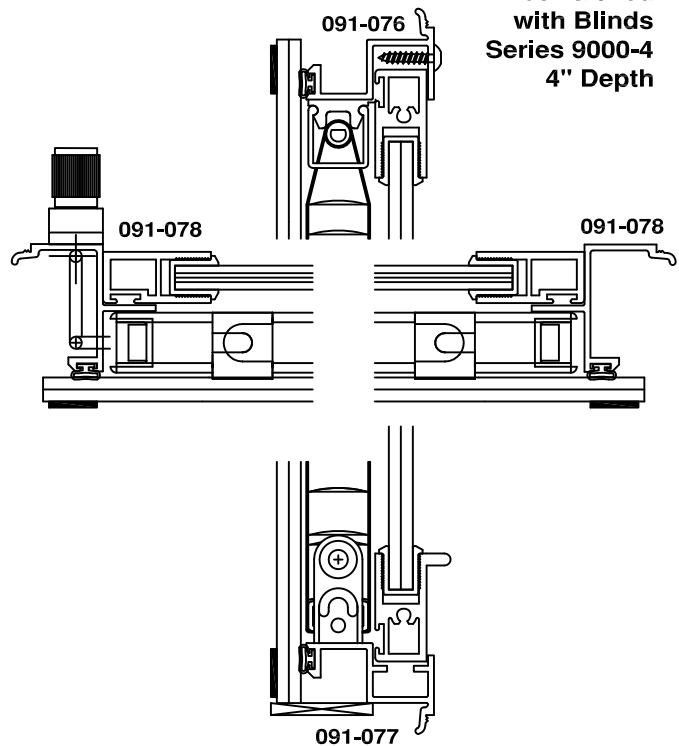

1" IGU
 Series 9000-4
 4" Depth

1" IGU with
 Removable Grid
 Series 9000-4
 4" Depth

Dual Glazed
 Series 9000-4
 4" Depth

Dual Glazed
 with Blinds
 Series 9000-4
 4" Depth

**Dual Glazed
with Grid
Series 9000-4
4" Depth**

**Single Glazed
Series 9000-4
4" Depth**