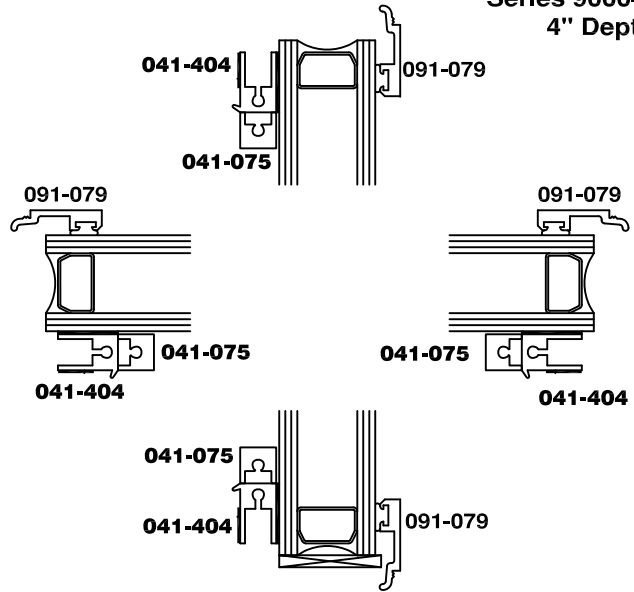

1" IGU
 Series 9000-4
 4" Depth

1" IGU with
 Removable Grid
 Series 9000-4
 4" Depth

Dual Glazed
 Series 9000-4
 4" Depth

Dual Glazed
 with Blinds
 Series 9000-4
 4" Depth

**Dual Glazed
with Grid
Series 9000-4
4" Depth**

**Single Glazed
Series 9000-4
4" Depth**