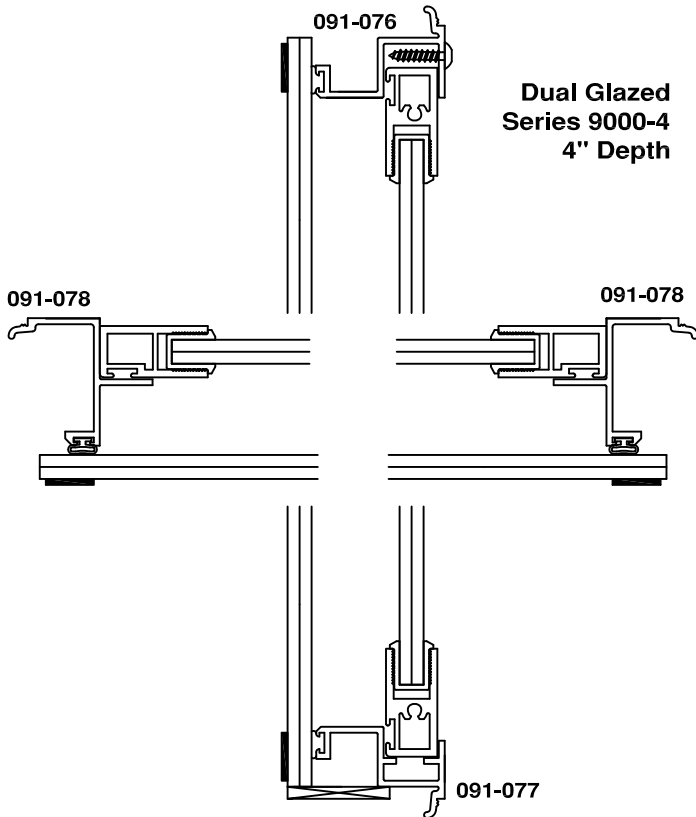

1" IGU
 Series 9000-4
 4" Depth

1" IGU with
 Removable Grid
 Series 9000-4
 4" Depth

Dual Glazed
 Series 9000-4
 4" Depth

Dual Glazed
 with Blinds
 Series 9000-4
 4" Depth

**Dual Glazed
with Grid
Series 9000-4
4" Depth**

**Single Glazed
Series 9000-4
4" Depth**