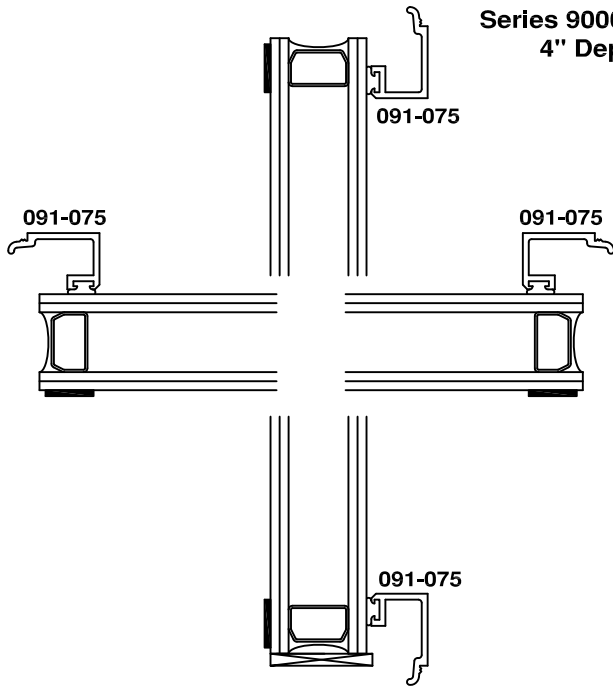

1" IGU
 Series 9000-4
 4" Depth

1" IGU with
 Removable Grid
 Series 9000-4
 4" Depth

Dual Glazed
 Series 9000-4
 4" Depth

Dual Glazed
 with Blinds
 Series 9000-4
 4" Depth

**Dual Glazed
with Grid
Series 9000-4
4" Depth**

**Single Glazed
Series 9000-4
4" Depth**