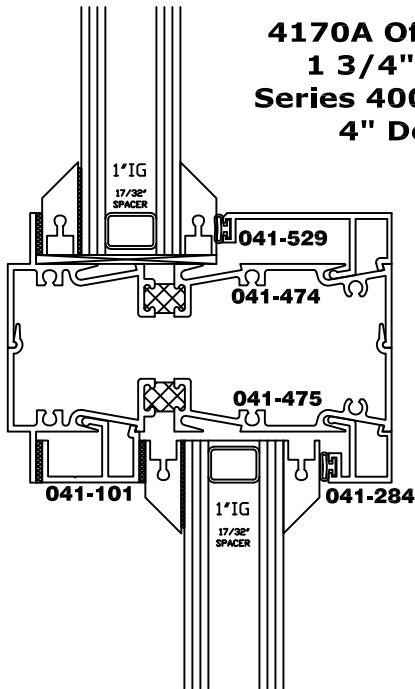

4000/4000-4
 5/8" IGU Glazing
 with putty grid

4000/4000-4
 1/4" Single Glazed
 with Putty Grid

4000/4000-4
 1" IGU Glazing

4000/4000-4
 1/8"-1/4" Glazing

3/8" Glazing

1" IGU Glazing with applied grids

1" IGU Glazing With Putty Grid

416A Offset
1" IGU
Series 4000
3 1/4" Depth

416A Offset
1" IGU w Ext. Putty Grid
Series 4000
3 1/4" Depth

**4170A Offset
 1" IGU
 Series 4000-4
 4" Depth**

**4170A Offset
 2" Panels
 Series 4000-4
 4" Depth**

**4170A Offset
 1 3/4" Gut
 Series 4000-4
 4" Depth**

**4170A Offset
 1 3/8" Gut
 Series 4000-4
 4" Depth**

1" Panel with applied grid

1" Panel with putty grid

4000/4000-4
1" Panel Glazing