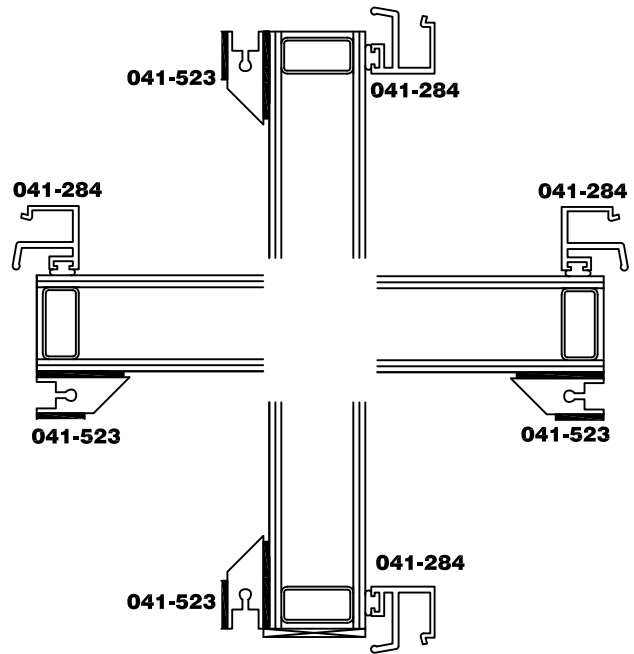

4000/4000-4
 5/8" IGU Glazing
 with putty grid

4000/4000-4
 1/4" Single Glazed
 with Putty Grid

4000/4000-4
 1" IGU Glazing

4000/4000-4
 1/8"-1/4" Glazing

3/8" Glazing

1" IGU Glazing with applied grids

1" IGU Glazing With Putty Grid

416A Offset
1" IGU
Series 4000
3 1/4" Depth

416A Offset
1" IGU w Ext. Putty Grid
Series 4000
3 1/4" Depth

**4170A Offset
 1" IGU
 Series 4000-4
 4" Depth**

**4170A Offset
 2" Panels
 Series 4000-4
 4" Depth**

**4170A Offset
 1 3/4" Gut
 Series 4000-4
 4" Depth**

**4170A Offset
 1 3/8" Gut
 Series 4000-4
 4" Depth**

1" Panel with applied grid

1" Panel with putty grid

4000/4000-4
1" Panel Glazing