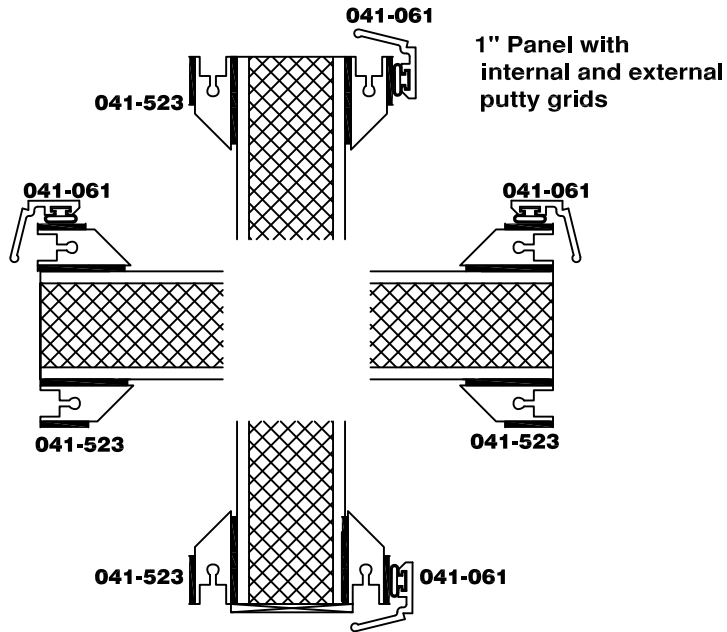

416A Offset
1" IGU
Series 4000
3 1/4" Depth

416A Offset
1" IGU w Ext. Putty Grid
Series 4000
3 1/4" Depth

**4170A Offset
 1" IGU
 Series 4000-4
 4" Depth**

**4170A Offset
 2" Panels
 Series 4000-4
 4" Depth**

**4170A Offset
 1 3/4" Gut
 Series 4000-4
 4" Depth**

**4170A Offset
 1 3/8" Gut
 Series 4000-4
 4" Depth**

1" Panel with applied grid

1" Panel with putty grid

4000/4000-4
1" Panel Glazing