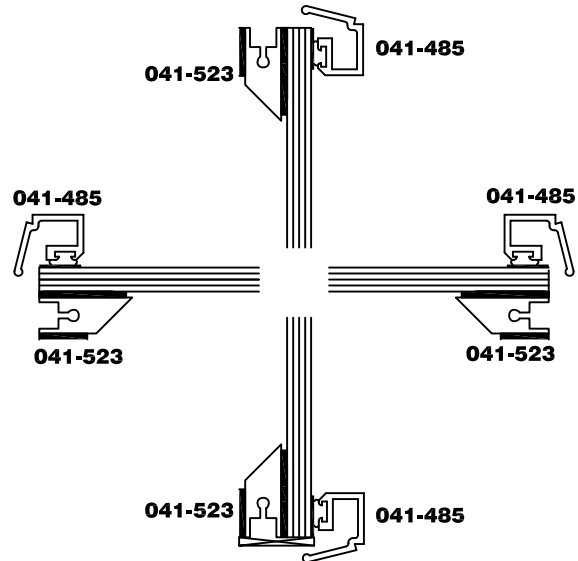

4000/4000-4
 5/8" IGU Glazing
 with putty grid

4000/4000-4
 1/4" Single Glazed
 with Putty Grid

4000/4000-4
 1" IGU Glazing

4000/4000-4
 1/8"-1/4" Glazing

3/8" Glazing

1" IGU Glazing with applied grids

1" IGU Glazing With Putty Grid

416A Offset
1" IGU
Series 4000
3 1/4" Depth

416A Offset
1" IGU w Ext. Putty Grid
Series 4000
3 1/4" Depth

**4170A Offset
 1" IGU
 Series 4000-4
 4" Depth**

**4170A Offset
 2" Panels
 Series 4000-4
 4" Depth**

**4170A Offset
 1 3/4" Gut
 Series 4000-4
 4" Depth**

**4170A Offset
 1 3/8" Gut
 Series 4000-4
 4" Depth**

1" Panel with applied grid

1" Panel with putty grid

4000/4000-4
1" Panel Glazing