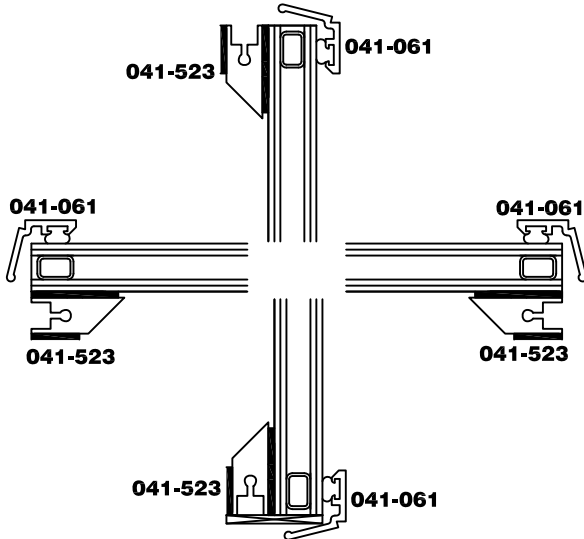

4000/4000-4
 5/8" IGU Glazing
 with putty grid

4000/4000-4
 1/4" Single Glazed
 with Putty Grid

4000/4000-4
 1" IGU Glazing

4000/4000-4
 1/8"-1/4" Glazing

3/8" Glazing

1" IGU Glazing with applied grids

1" IGU Glazing With Putty Grid

416A Offset
1" IGU
Series 4000
3 1/4" Depth

416A Offset
1" IGU w Ext. Putty Grid
Series 4000
3 1/4" Depth

**4170A Offset
 1" IGU
 Series 4000-4
 4" Depth**

**4170A Offset
 2" Panels
 Series 4000-4
 4" Depth**

**4170A Offset
 1 3/4" Gut
 Series 4000-4
 4" Depth**

**4170A Offset
 1 3/8" Gut
 Series 4000-4
 4" Depth**

1" Panel with applied grid

1" Panel with putty grid

4000/4000-4
1" Panel Glazing