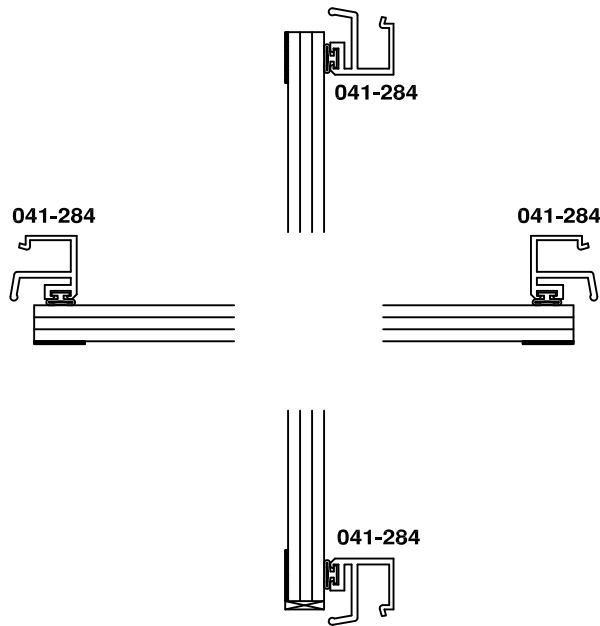

4000/4000-4
 5/8" IGU Glazing
 with putty grid

4000/4000-4
 1/4" Single Glazed
 with Putty Grid

4000/4000-4
 1" IGU Glazing

4000/4000-4
 1/8"-1/4" Glazing

3/8" Glazing

1" IGU Glazing with applied grids

1" IGU Glazing With Putty Grid

416A Offset
1" IGU
Series 4000
3 1/4" Depth

416A Offset
1" IGU w Ext. Putty Grid
Series 4000
3 1/4" Depth

**4170A Offset
 1" IGU
 Series 4000-4
 4" Depth**

**4170A Offset
 2" Panels
 Series 4000-4
 4" Depth**

**4170A Offset
 1 3/4" Gut
 Series 4000-4
 4" Depth**

**4170A Offset
 1 3/8" Gut
 Series 4000-4
 4" Depth**

1" Panel with applied grid

1" Panel with putty grid

4000/4000-4
1" Panel Glazing