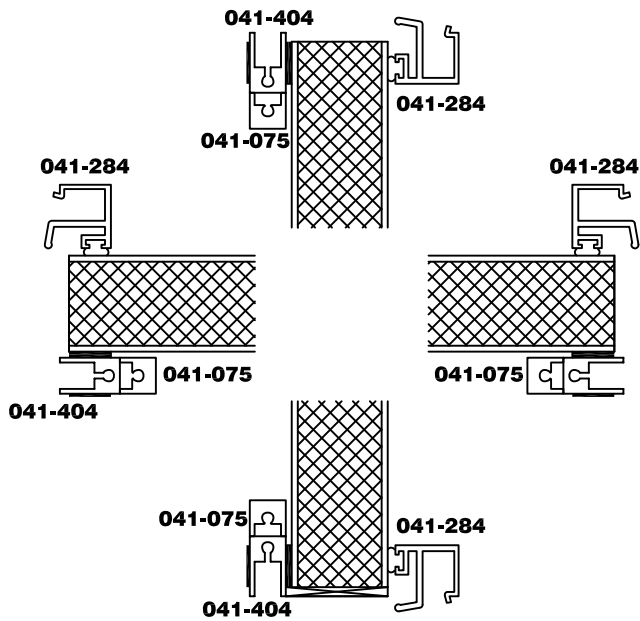

416A Offset
1" IGU
Series 4000
3 1/4" Depth

416A Offset
1" IGU w Ext. Putty Grid
Series 4000
3 1/4" Depth

**4170A Offset
 1" IGU
 Series 4000-4
 4" Depth**

**4170A Offset
 2" Panels
 Series 4000-4
 4" Depth**

**4170A Offset
 1 3/4" Gut
 Series 4000-4
 4" Depth**

**4170A Offset
 1 3/8" Gut
 Series 4000-4
 4" Depth**

1" Panel with applied grid

1" Panel with putty grid

4000/4000-4
1" Panel Glazing