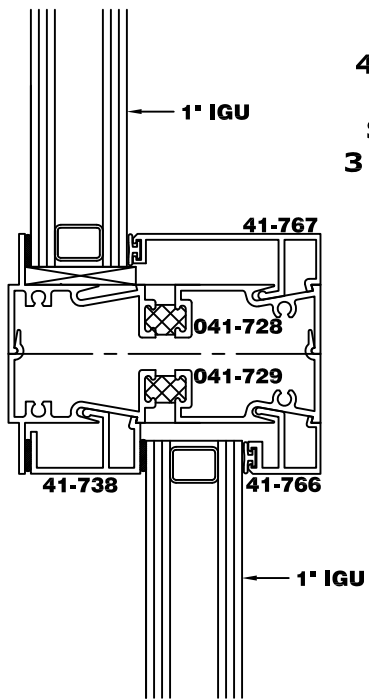

4000/4000-4
 5/8" IGU Glazing
 with putty grid

4000/4000-4
 1/4" Single Glazed
 with Putty Grid

4000/4000-4
 1" IGU Glazing

4000/4000-4
 1/8"-1/4" Glazing

3/8" Glazing

1" IGU Glazing with applied grids

1" IGU Glazing With Putty Grid

416A Offset
1" IGU
Series 4000
3 1/4" Depth

416A Offset
1" IGU w Ext. Putty Grid
Series 4000
3 1/4" Depth

**4170A Offset
 1" IGU
 Series 4000-4
 4" Depth**

**4170A Offset
 2" Panels
 Series 4000-4
 4" Depth**

**4170A Offset
 1 3/4" Gut
 Series 4000-4
 4" Depth**

**4170A Offset
 1 3/8" Gut
 Series 4000-4
 4" Depth**

1" Panel with applied grid

1" Panel with putty grid

4000/4000-4
1" Panel Glazing