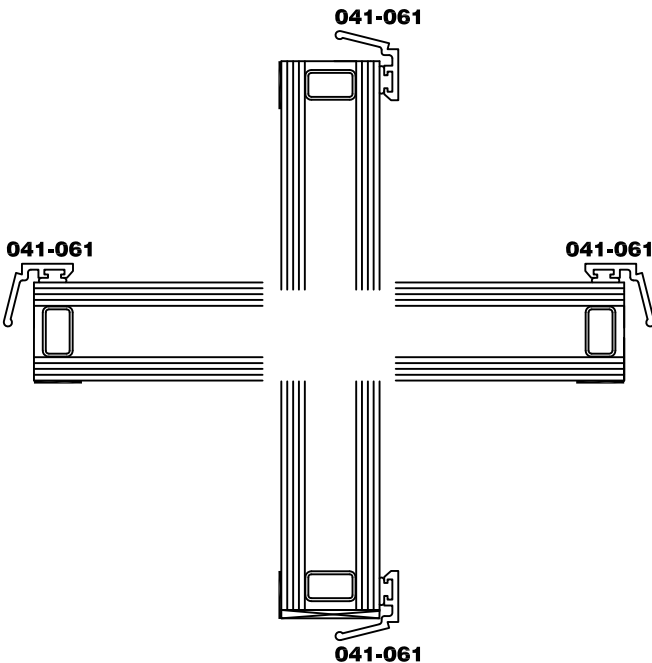

4000/4000-4
 5/8" IGU Glazing
 with putty grid

4000/4000-4
 1/4" Single Glazed
 with Putty Grid

4000/4000-4
 1" IGU Glazing

4000/4000-4
 1/8"-1/4" Glazing

3/8" Glazing

1" IGU Glazing with applied grids

1" IGU Glazing With Putty Grid

416A Offset
1" IGU
Series 4000
3 1/4" Depth

416A Offset
1" IGU w Ext. Putty Grid
Series 4000
3 1/4" Depth

**4170A Offset
 1" IGU
 Series 4000-4
 4" Depth**

**4170A Offset
 2" Panels
 Series 4000-4
 4" Depth**

**4170A Offset
 1 3/4" Gut
 Series 4000-4
 4" Depth**

**4170A Offset
 1 3/8" Gut
 Series 4000-4
 4" Depth**

1" Panel with applied grid

1" Panel with putty grid

4000/4000-4
1" Panel Glazing