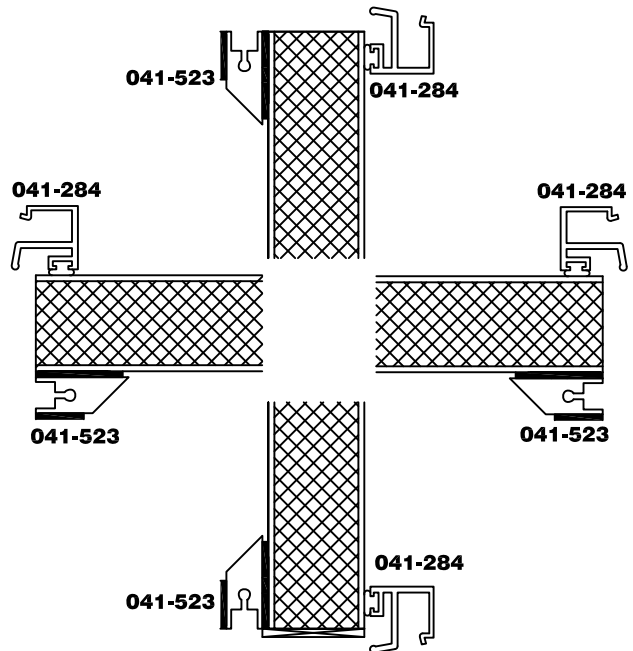

416A Offset
1" IGU
Series 4000
3 1/4" Depth

416A Offset
1" IGU w Ext. Putty Grid
Series 4000
3 1/4" Depth

**4170A Offset
 1" IGU
 Series 4000-4
 4" Depth**

**4170A Offset
 2" Panels
 Series 4000-4
 4" Depth**

**4170A Offset
 1 3/4" Gut
 Series 4000-4
 4" Depth**

**4170A Offset
 1 3/8" Gut
 Series 4000-4
 4" Depth**

1" Panel with applied grid

1" Panel with putty grid

4000/4000-4
1" Panel Glazing