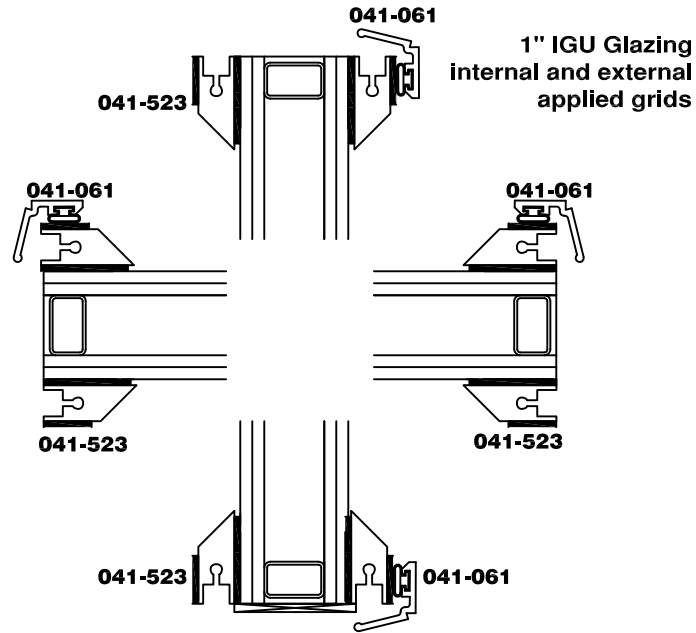

4000/4000-4
 5/8" IGU Glazing
 with putty grid

4000/4000-4
 1/4" Single Glazed
 with Putty Grid

4000/4000-4
 1" IGU Glazing

4000/4000-4
 1/8"-1/4" Glazing

3/8" Glazing

1" IGU Glazing with applied grids

1" IGU Glazing With Putty Grid

416A Offset
1" IGU
Series 4000
3 1/4" Depth

416A Offset
1" IGU w Ext. Putty Grid
Series 4000
3 1/4" Depth

**4170A Offset
 1" IGU
 Series 4000-4
 4" Depth**

**4170A Offset
 2" Panels
 Series 4000-4
 4" Depth**

**4170A Offset
 1 3/4" Gut
 Series 4000-4
 4" Depth**

**4170A Offset
 1 3/8" Gut
 Series 4000-4
 4" Depth**

1" Panel with applied grid

1" Panel with putty grid

4000/4000-4
1" Panel Glazing