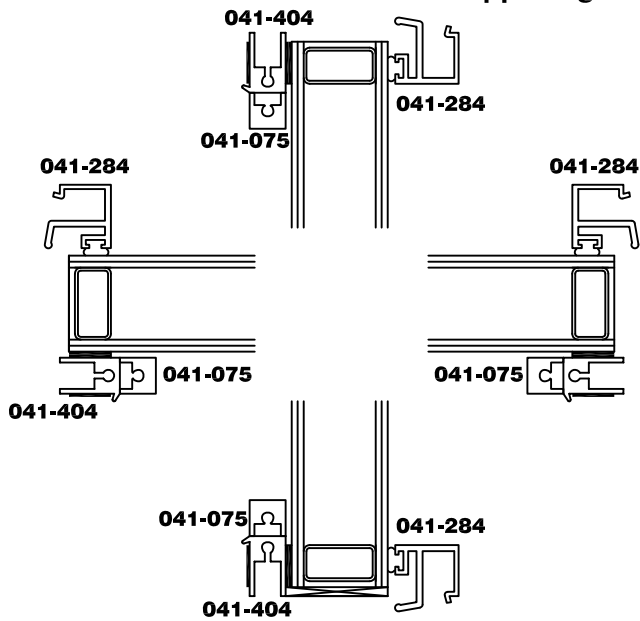

4000/4000-4
 5/8" IGU Glazing
 with putty grid

4000/4000-4
 1/4" Single Glazed
 with Putty Grid

4000/4000-4
 1" IGU Glazing

4000/4000-4
 1/8"-1/4" Glazing

3/8" Glazing

1" IGU Glazing with applied grids

1" IGU Glazing With Putty Grid

416A Offset
1" IGU
Series 4000
3 1/4" Depth

416A Offset
1" IGU w Ext. Putty Grid
Series 4000
3 1/4" Depth

**4170A Offset
 1" IGU
 Series 4000-4
 4" Depth**

**4170A Offset
 2" Panels
 Series 4000-4
 4" Depth**

**4170A Offset
 1 3/4" Gut
 Series 4000-4
 4" Depth**

**4170A Offset
 1 3/8" Gut
 Series 4000-4
 4" Depth**

1" Panel with applied grid

1" Panel with putty grid

4000/4000-4
1" Panel Glazing