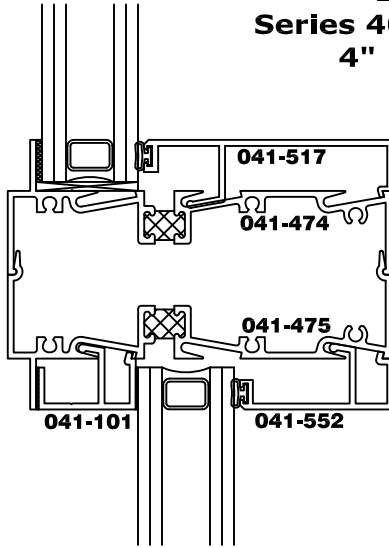

4000/4000-4
 5/8" IGU Glazing
 with putty grid

4000/4000-4
 1/4" Single Glazed
 with Putty Grid

4000/4000-4
 1" IGU Glazing

4000/4000-4
 1/8"-1/4" Glazing

3/8" Glazing

1" IGU Glazing with applied grids

1" IGU Glazing With Putty Grid

416A Offset
1" IGU
Series 4000
3 1/4" Depth

416A Offset
1" IGU w Ext. Putty Grid
Series 4000
3 1/4" Depth

**4170A Offset
 1" IGU
 Series 4000-4
 4" Depth**

**4170A Offset
 2" Panels
 Series 4000-4
 4" Depth**

**4170A Offset
 1 3/4" Gut
 Series 4000-4
 4" Depth**

**4170A Offset
 1 3/8" Gut
 Series 4000-4
 4" Depth**

1" Panel with applied grid

1" Panel with putty grid

4000/4000-4
1" Panel Glazing