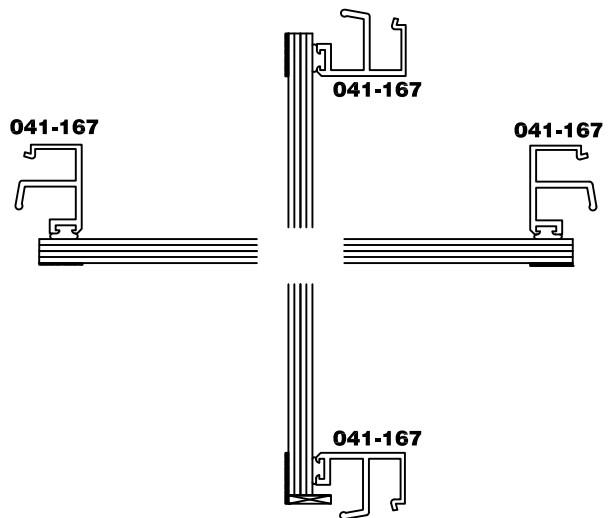

4000/4000-4
 5/8" IGU Glazing
 with putty grid

4000/4000-4
 1/4" Single Glazed
 with Putty Grid

4000/4000-4
 1" IGU Glazing

4000/4000-4
 1/8"-1/4" Glazing

3/8" Glazing

1" IGU Glazing with applied grids

1" IGU Glazing With Putty Grid

416A Offset
1" IGU
Series 4000
3 1/4" Depth

416A Offset
1" IGU w Ext. Putty Grid
Series 4000
3 1/4" Depth

**4170A Offset
 1" IGU
 Series 4000-4
 4" Depth**

**4170A Offset
 2" Panels
 Series 4000-4
 4" Depth**

**4170A Offset
 1 3/4" Gut
 Series 4000-4
 4" Depth**

**4170A Offset
 1 3/8" Gut
 Series 4000-4
 4" Depth**

1" Panel with applied grid

1" Panel with putty grid

4000/4000-4
1" Panel Glazing