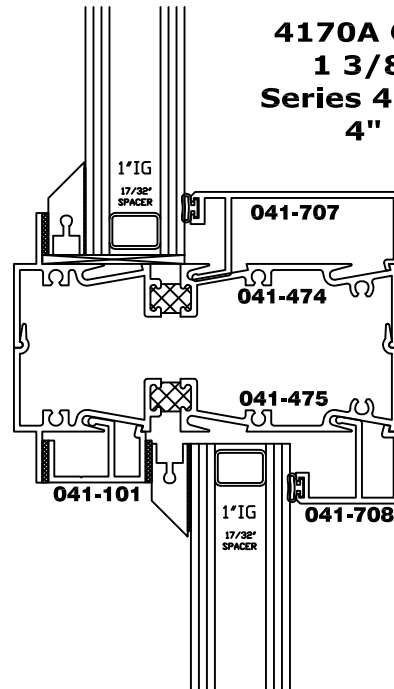

4000/4000-4
 5/8" IGU Glazing
 with putty grid

4000/4000-4
 1/4" Single Glazed
 with Putty Grid

4000/4000-4
 1" IGU Glazing

4000/4000-4
 1/8"-1/4" Glazing

3/8" Glazing

1" IGU Glazing with applied grids

1" IGU Glazing With Putty Grid

416A Offset
1" IGU
Series 4000
3 1/4" Depth

416A Offset
1" IGU w Ext. Putty Grid
Series 4000
3 1/4" Depth

**4170A Offset
 1" IGU
 Series 4000-4
 4" Depth**

**4170A Offset
 2" Panels
 Series 4000-4
 4" Depth**

**4170A Offset
 1 3/4" Gut
 Series 4000-4
 4" Depth**

**4170A Offset
 1 3/8" Gut
 Series 4000-4
 4" Depth**

1" Panel with applied grid

1" Panel with putty grid

4000/4000-4
1" Panel Glazing