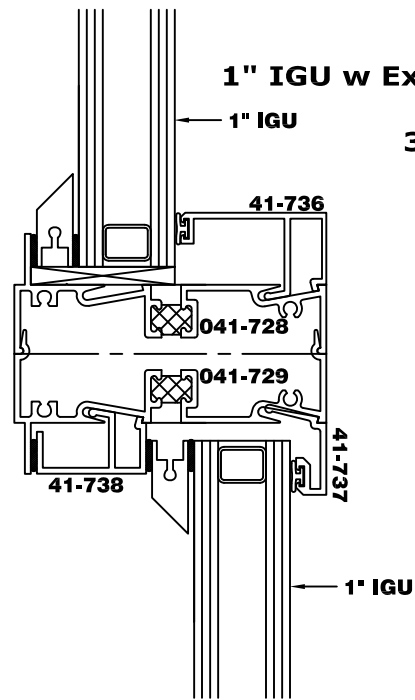

4000/4000-4
 5/8" IGU Glazing
 with putty grid

4000/4000-4
 1/4" Single Glazed
 with Putty Grid

4000/4000-4
 1" IGU Glazing

4000/4000-4
 1/8"-1/4" Glazing

3/8" Glazing

1" IGU Glazing with applied grids

1" IGU Glazing With Putty Grid

416A Offset
1" IGU
Series 4000
3 1/4" Depth

416A Offset
1" IGU w Ext. Putty Grid
Series 4000
3 1/4" Depth

**4170A Offset
 1" IGU
 Series 4000-4
 4" Depth**

**4170A Offset
 2" Panels
 Series 4000-4
 4" Depth**

**4170A Offset
 1 3/4" Gut
 Series 4000-4
 4" Depth**

**4170A Offset
 1 3/8" Gut
 Series 4000-4
 4" Depth**

1" Panel with applied grid

1" Panel with putty grid

4000/4000-4
1" Panel Glazing