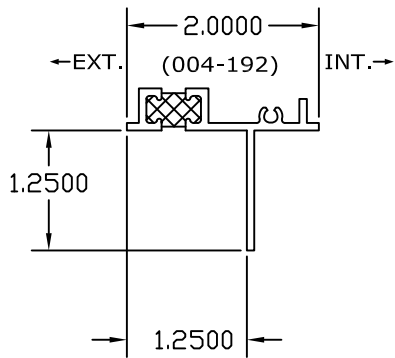

# 6000 PAN SET  
 SET # 6214

1 7/8" #6000 PAN SET  
 SET # 6215

6000S NAIL FIN ADAPTER  
 SET # 0679

9000-4" NAIL FIN

4000 SERIES NAIL FIN  
 (4") FRAME ADAPTER

9000 SERIES NAIL FIN  
 (3 1/4") FRAME ADAPTER