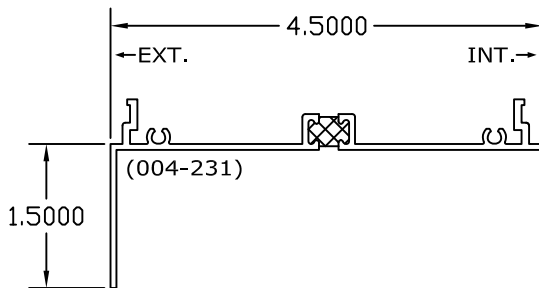

1900 SERIES NAIL FIN
4 1/2" FRAME ADAPTER
FULL PERIMETER SET [4123]