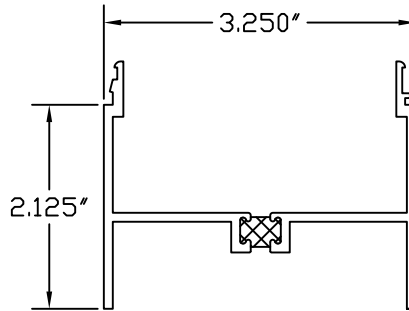

[041-582] Frame Extender  
\*\* 4000 Series Only\*\*

[041-385] Leg Extender

[041-378] Extender

[041-471] .080"  
Leg Extender

[041-765] Frame Extender  
\*\* 900 Series Only\*\*  
\*\* Model 9160 to match  
sightline of Model 9530\*\*