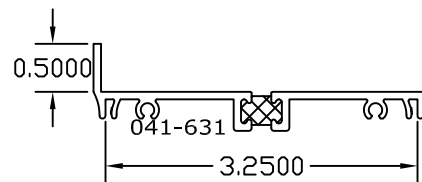

# 6000 PAN SET  
 SET # 6214

1 7/8" #6000 PAN SET  
 SET # 6215

6000S NAIL FIN ADAPTER  
 SET # 0679

9000-4" NAIL FIN

4000 SERIES NAIL FIN  
 (4") FRAME ADAPTER

9000 SERIES NAIL FIN  
 (3 1/4") FRAME ADAPTER