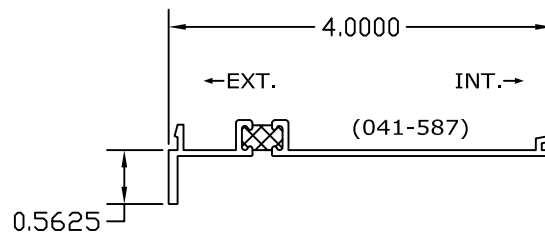

4000 SERIES NAIL FIN  
 3 1/4" FRAME ADAPTER

FULL PERIMETER SET - [4607]

4000-4 SERIES NAIL FIN  
 4" FRAME ADAPTER

FULL PERIMETER SET - [4570]

4000-4 SERIES NAIL FIN  
 4" FRAME ADAPTER

FULL PERIMETER SET - [4588]