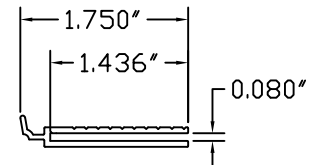

[041-471] .080"
Leg Extender