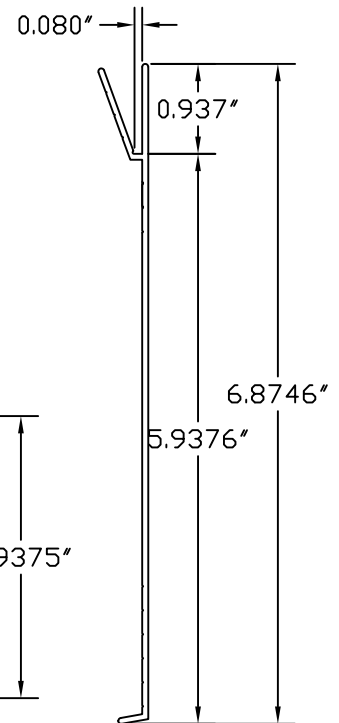

[041-691] Leg Extender