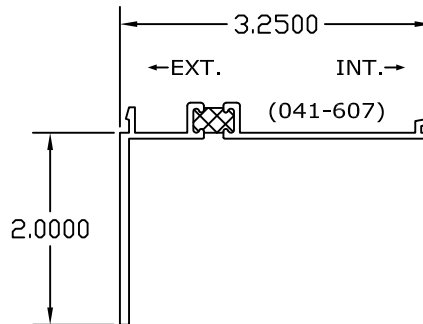

1800 SERIES NAIL FIN  
 2" FRAME ADAPTER

FULL PERIMETER SET - [4192]

1800 SERIES (FALSE) NAIL FIN  
 2" FRAME ADAPTER

4000 SERIES NAIL FIN  
 3 1/4" FRAME ADAPTER

FULL PERIMETER SET - [4565]

4000 SERIES (FALSE) NAIL FIN  
 3 1/4" FRAME ADAPTER