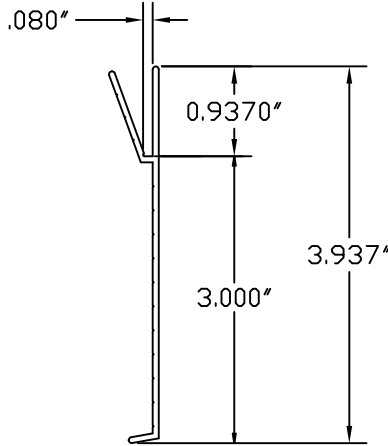

[041-385] Leg Extender