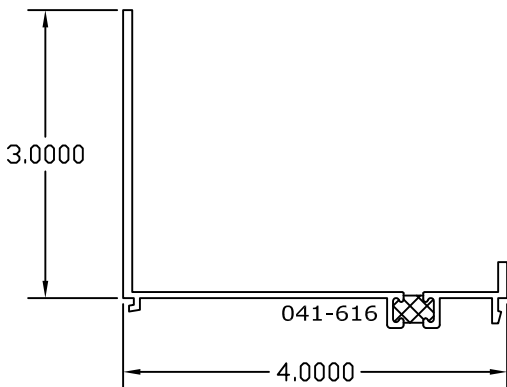

# 6000 PAN SET  
 SET # 6214

1 7/8" #6000 PAN SET  
 SET # 6215

6000S NAIL FIN ADAPTER  
 SET # 0679

9000-4" NAIL FIN

4000 SERIES NAIL FIN  
 (4") FRAME ADAPTER

9000 SERIES NAIL FIN  
 (3 1/4") FRAME ADAPTER