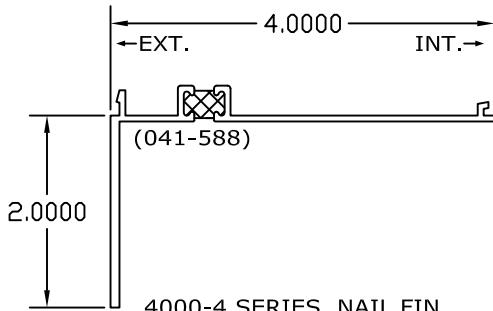

4000-4 SERIES NAIL FIN  
 4" FRAME ADAPTER

FULL PERIMETER SET - [5877]

9000 SERIES NAIL FIN  
 3 1/4" FRAME ADAPTER  
 FULL PERIMETER SET - [4197]

2500 SERIES NAIL FIN  
 2 1/2" FRAME ADAPTER  
 FULL PERIMETER SET [4230]