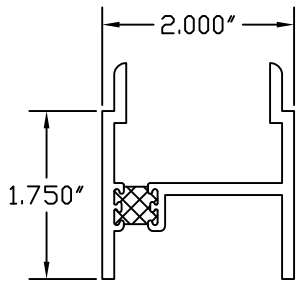

1900 SERIES NAIL FIN  
 4 1/2" FRAME ADAPTER  
 FULL PERIMETER SET [4123]

4 1/2" FRAME ADAPTER/  
 JAMB FILLER

[041-271] "H" Expander

[041-544] Leg Extender

[041-821] Leg Extender

[004-214] Frame Extender  
\*\* 1800 Series Only\*\*