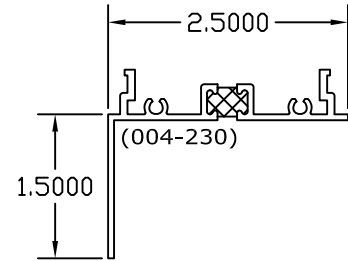

2500 SERIES NAIL FIN
2 1/2" FRAME ADAPTER
FULL PERIMETER SET [4230]