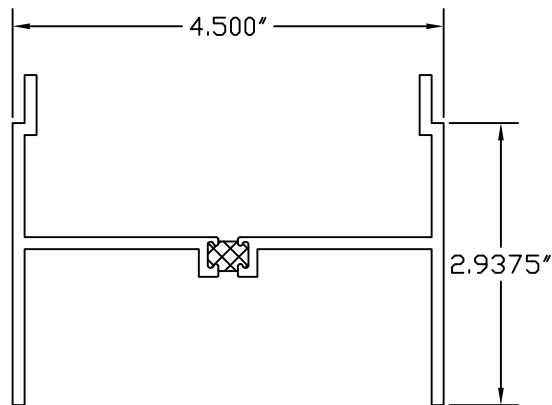

[041-582] Frame Extender  
\*\* 4000 Series Only\*\*

[041-385] Leg Extender

[041-378] Extender

[041-471] .080"  
Leg Extender

[041-765] Frame Extender  
\*\* 900 Series Only\*\*  
\*\* Model 9160 to match  
sightline of Model 9530\*\*