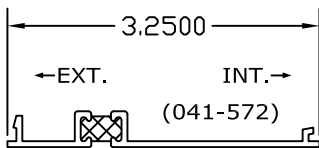

1800 SERIES NAIL FIN  
 2" FRAME ADAPTER

FULL PERIMETER SET - [4192]

1800 SERIES (FALSE) NAIL FIN  
 2" FRAME ADAPTER

4000 SERIES NAIL FIN  
 3 1/4" FRAME ADAPTER

FULL PERIMETER SET - [4565]

4000 SERIES (FALSE) NAIL FIN  
 3 1/4" FRAME ADAPTER