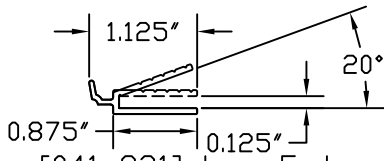

1900 SERIES NAIL FIN  
 4 1/2" FRAME ADAPTER  
 FULL PERIMETER SET [4123]

4 1/2" FRAME ADAPTER/  
 JAMB FILLER

[041-271] "H" Expander

[041-544] Leg Extender

[041-821] Leg Extender

[004-214] Frame Extender  
\*\* 1800 Series Only\*\*