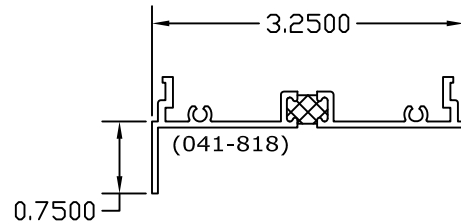

3 1/4" NAIL FIN
FRAME ADAPTER
USED FOR MODELS:
9530, 9160, & 4160 ONLY