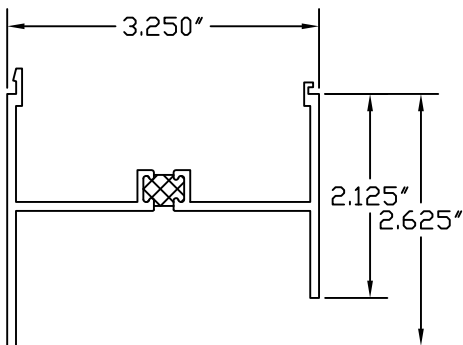

1900 SERIES NAIL FIN  
 4 1/2" FRAME ADAPTER  
 FULL PERIMETER SET [4123]

4 1/2" FRAME ADAPTER/  
 JAMB FILLER

[041-271] "H" Expander

[041-544] Leg Extender

[041-821] Leg Extender

[004-214] Frame Extender  
\*\* 1800 Series Only\*\*