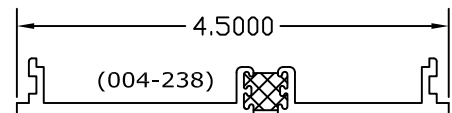

4 1/2" FRAME ADAPTER/
JAMB FILLER