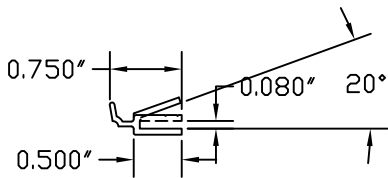

[041-544] Leg Extender