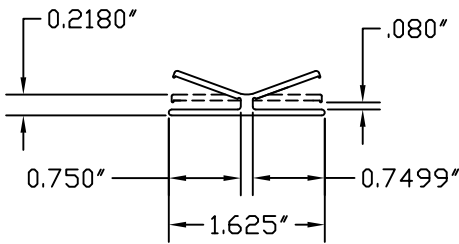

4000-4 SERIES NAIL FIN  
 4" FRAME ADAPTER  
 SET - [5878]  
 USES DIE [41-587] @ HEAD & JAMBS  
 USES DIE [41-588] @ SILL ONLY

3 1/4" NAIL FIN  
 FRAME ADAPTER  
 USED FOR MODELS:  
 9530, 9160, & 4160 ONLY

1900 SERIES NAIL FIN  
 4 1/2" FRAME ADAPTER  
 FULL PERIMETER SET [4123]

4 1/2" FRAME ADAPTER/  
 JAMB FILLER

[041-271] "H" Expander

[041-544] Leg Extender

[041-821] Leg Extender

[004-214] Frame Extender  
\*\* 1800 Series Only\*\*