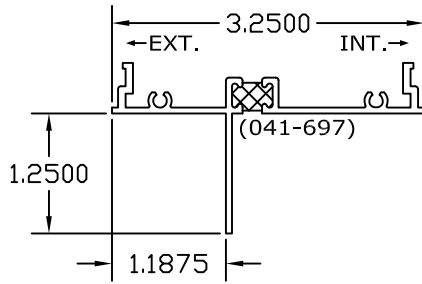

9000 SERIES NAIL FIN
3 1/4" FRAME ADAPTER
FULL PERIMETER SET - [4197]