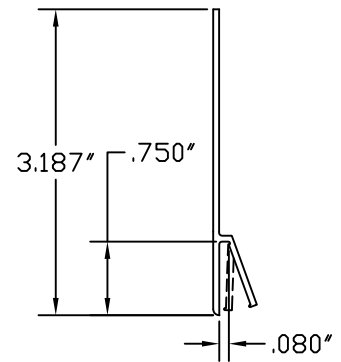

[041-378] Extender