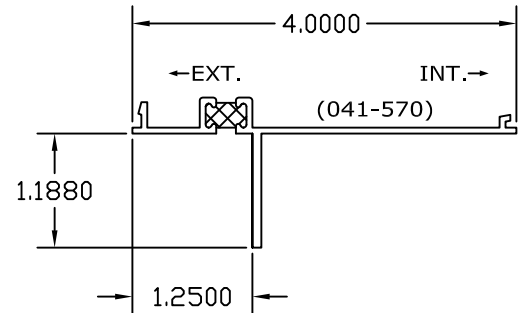

4000-4 SERIES NAIL FIN
4" FRAME ADAPTER

FULL PERIMETER SET - [4570]