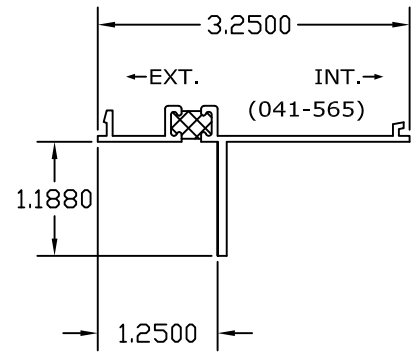

4000 SERIES NAIL FIN
3 1/4" FRAME ADAPTER

FULL PERIMETER SET - [4565]