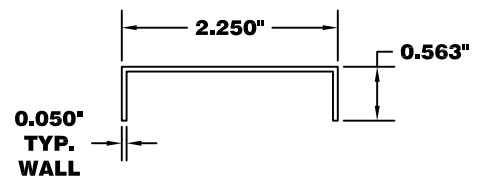

F - STRAP ANCHOR

Y STRAP ANCHOR

1200 SERIES VINYL CAULK STOP
PN: 53000097NON

1800 SERIES VINYL CAULK STOP
PN: 53000099NON

1900 SERIES VINYL CAULK STOP
PN: 53000103NON

9000 SERIES VINYL CAULK STOP
PN: 53000102NON

4000 SERIES VINYL CAULK STOP
PN: 53000100NON

9000-4/4000-4 SERIES VINYL CAULK STOP
PN: 53000098NON

0.062" ATTACHED LEG
VINYL CAULK STOP
PN: 53000104NON

2500 SERIES VINYL CAULK STOP
PN: 53000108NON

"H" EXPANDER W/ CAULK RETURN
(041-454)