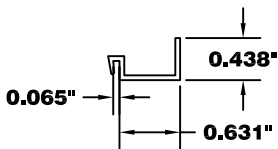

F - STRAP ANCHOR

Y STRAP ANCHOR

1200 SERIES VINYL CAULK STOP
PN: 53000097NON

1800 SERIES VINYL CAULK STOP
PN: 53000099NON

1900 SERIES VINYL CAULK STOP
PN: 53000103NON

9000 SERIES VINYL CAULK STOP
PN: 53000102NON

4000 SERIES VINYL CAULK STOP
PN: 53000100NON

9000-4/4000-4 SERIES VINYL CAULK STOP
PN: 53000098NON

0.062" ATTACHED LEG
VINYL CAULK STOP
PN: 53000104NON

2500 SERIES VINYL CAULK STOP
PN: 53000108NON

"H" EXPANDER W/ CAULK RETURN
(041-454)