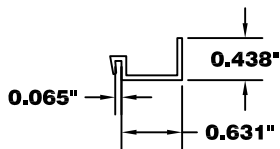

4000 SERIES VINYL CAULK STOP
PN: 53000100NON

9000-4/4000-4 SERIES VINYL CAULK STOP
PN: 53000098NON

0.062" ATTACHED LEG
VINYL CAULK STOP
PN: 53000104NON

2500 SERIES VINYL CAULK STOP
PN: 53000108NON

"H" EXPANDER W/ CAULK RETURN
(041-454)