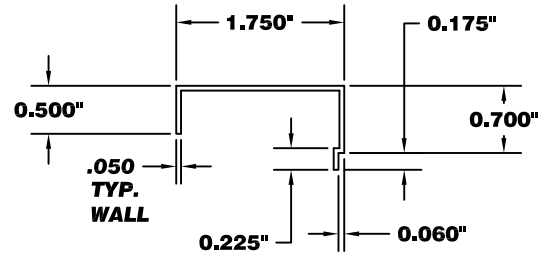

F - STRAP ANCHOR

Y STRAP ANCHOR

1200 SERIES VINYL CAULK STOP
PN: 53000097NON

1800 SERIES VINYL CAULK STOP
PN: 53000099NON

1900 SERIES VINYL CAULK STOP
PN: 53000103NON

9000 SERIES VINYL CAULK STOP
PN: 53000102NON

4000 SERIES VINYL CAULK STOP
PN: 53000100NON

9000-4/4000-4 SERIES VINYL CAULK STOP
PN: 53000098NON

0.062" ATTACHED LEG
VINYL CAULK STOP
PN: 53000104NON

2500 SERIES VINYL CAULK STOP
PN: 53000108NON

"H" EXPANDER W/ CAULK RETURN
(041-454)

#6000 CAULK STOP
(006-106)