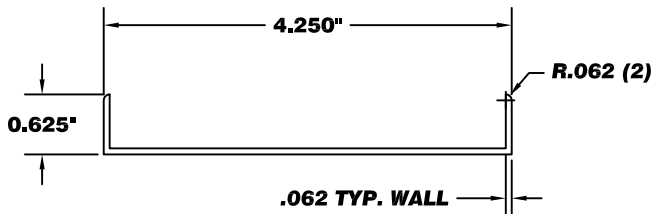

F - STRAP ANCHOR

Y STRAP ANCHOR

1200 SERIES VINYL CAULK STOP
PN: 53000097NON

1800 SERIES VINYL CAULK STOP
PN: 53000099NON

1900 SERIES VINYL CAULK STOP
PN: 53000103NON

9000 SERIES VINYL CAULK STOP
PN: 53000102NON

4000 SERIES VINYL CAULK STOP
PN: 53000100NON

9000-4/4000-4 SERIES VINYL CAULK STOP
PN: 53000098NON

0.062" ATTACHED LEG
VINYL CAULK STOP
PN: 53000104NON

2500 SERIES VINYL CAULK STOP
PN: 53000108NON

"H" EXPANDER W/ CAULK RETURN
(041-454)