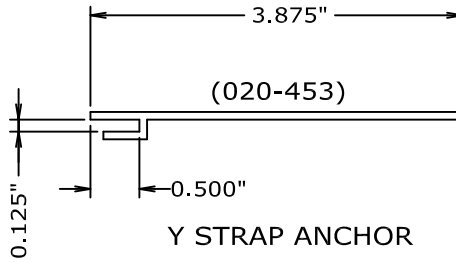

F - STRAP ANCHOR

Y STRAP ANCHOR

1200 SERIES VINYL CAULK STOP
PN: 53000097NON

1800 SERIES VINYL CAULK STOP
PN: 53000099NON

1900 SERIES VINYL CAULK STOP
PN: 53000103NON

9000 SERIES VINYL CAULK STOP
PN: 53000102NON

4000 SERIES VINYL CAULK STOP
PN: 53000100NON

9000-4/4000-4 SERIES VINYL CAULK STOP
PN: 53000098NON

0.062" ATTACHED LEG
VINYL CAULK STOP
PN: 53000104NON

2500 SERIES VINYL CAULK STOP
PN: 53000108NON

"H" EXPANDER W/ CAULK RETURN
(041-454)

#6000 CAULK STOP
(006-106)