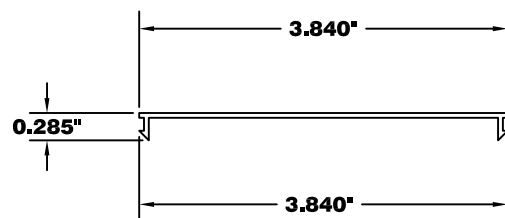

F - STRAP ANCHOR

Y STRAP ANCHOR

1200 SERIES VINYL CAULK STOP
PN: 53000097NON

1800 SERIES VINYL CAULK STOP
PN: 53000099NON

1900 SERIES VINYL CAULK STOP
PN: 53000103NON

9000 SERIES VINYL CAULK STOP
PN: 53000102NON

4000 SERIES VINYL CAULK STOP
PN: 53000100NON

9000-4/4000-4 SERIES VINYL CAULK STOP
PN: 53000098NON

0.062" ATTACHED LEG
VINYL CAULK STOP
PN: 53000104NON

2500 SERIES VINYL CAULK STOP
PN: 53000108NON

"H" EXPANDER W/ CAULK RETURN
(041-454)

#6000 CAULK STOP
(006-106)