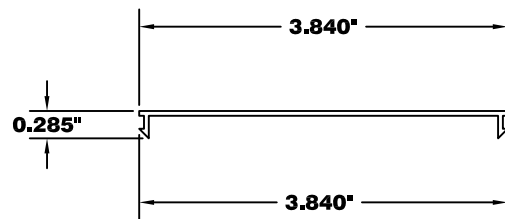

F - STRAP ANCHOR

Y STRAP ANCHOR

1200 SERIES VINYL CAULK STOP
PN: 53000097NON

1800 SERIES VINYL CAULK STOP
PN: 53000099NON

1900 SERIES VINYL CAULK STOP
PN: 53000103NON

9000 SERIES VINYL CAULK STOP
PN: 53000102NON

4000 SERIES VINYL CAULK STOP
PN: 53000100NON

9000-4/4000-4 SERIES VINYL CAULK STOP
PN: 53000098NON

0.062" ATTACHED LEG
VINYL CAULK STOP
PN: 53000104NON

2500 SERIES VINYL CAULK STOP
PN: 53000108NON

"H" EXPANDER W/ CAULK RETURN
(041-454)

#6000 CAULK STOP
(006-106)