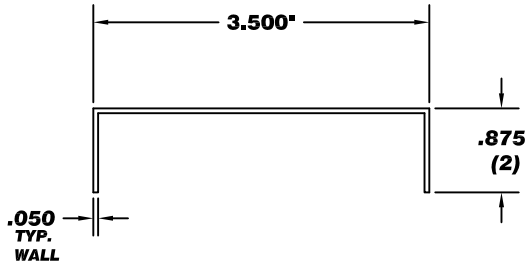

F - STRAP ANCHOR

Y STRAP ANCHOR

1200 SERIES VINYL CAULK STOP
PN: 53000097NON

1800 SERIES VINYL CAULK STOP
PN: 53000099NON

1900 SERIES VINYL CAULK STOP
PN: 53000103NON

9000 SERIES VINYL CAULK STOP
PN: 53000102NON

4000 SERIES VINYL CAULK STOP
PN: 53000100NON

9000-4/4000-4 SERIES VINYL CAULK STOP
PN: 53000098NON

0.062" ATTACHED LEG
VINYL CAULK STOP
PN: 53000104NON

2500 SERIES VINYL CAULK STOP
PN: 53000108NON

"H" EXPANDER W/ CAULK RETURN
(041-454)

#6000 CAULK STOP
(006-106)