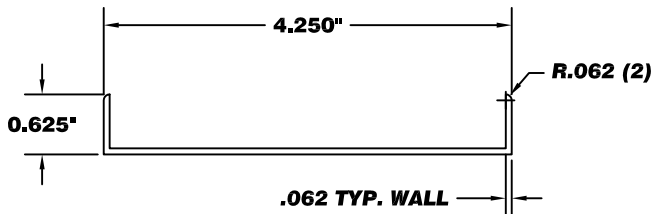

F - STRAP ANCHOR

Y STRAP ANCHOR

1200 SERIES VINYL CAULK STOP
PN: 53000097NON

1800 SERIES VINYL CAULK STOP
PN: 53000099NON

1900 SERIES VINYL CAULK STOP
PN: 53000103NON

9000 SERIES VINYL CAULK STOP
PN: 53000102NON

4000 SERIES VINYL CAULK STOP
PN: 53000100NON

9000-4/4000-4 SERIES VINYL CAULK STOP
PN: 53000098NON

0.062" ATTACHED LEG
VINYL CAULK STOP
PN: 53000104NON

2500 SERIES VINYL CAULK STOP
PN: 53000108NON

"H" EXPANDER W/ CAULK RETURN
(041-454)

#6000 CAULK STOP
(006-106)