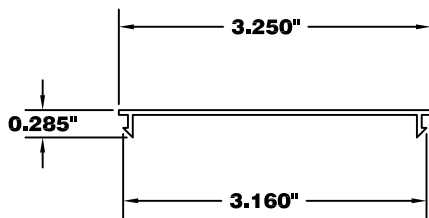

F - STRAP ANCHOR

Y STRAP ANCHOR

1200 SERIES VINYL CAULK STOP
PN: 53000097NON

1800 SERIES VINYL CAULK STOP
PN: 53000099NON

1900 SERIES VINYL CAULK STOP
PN: 53000103NON

9000 SERIES VINYL CAULK STOP
PN: 53000102NON

4000 SERIES VINYL CAULK STOP
PN: 53000100NON

9000-4/4000-4 SERIES VINYL CAULK STOP
PN: 53000098NON

0.062" ATTACHED LEG
VINYL CAULK STOP
PN: 53000104NON

2500 SERIES VINYL CAULK STOP
PN: 53000108NON

"H" EXPANDER W/ CAULK RETURN
(041-454)