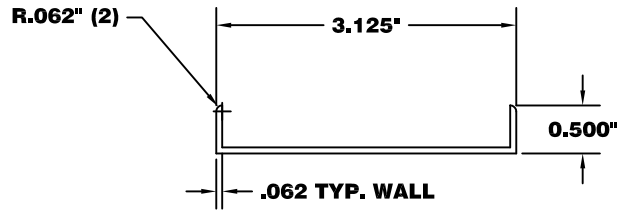

F - STRAP ANCHOR

Y STRAP ANCHOR

1200 SERIES VINYL CAULK STOP
PN: 53000097NON

1800 SERIES VINYL CAULK STOP
PN: 53000099NON

1900 SERIES VINYL CAULK STOP
PN: 53000103NON

9000 SERIES VINYL CAULK STOP
PN: 53000102NON

4000 SERIES VINYL CAULK STOP
PN: 53000100NON

9000-4/4000-4 SERIES VINYL CAULK STOP
PN: 53000098NON

0.062" ATTACHED LEG
VINYL CAULK STOP
PN: 53000104NON

2500 SERIES VINYL CAULK STOP
PN: 53000108NON

"H" EXPANDER W/ CAULK RETURN
(041-454)

#6000 CAULK STOP
(006-106)