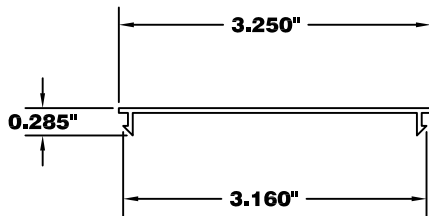

F - STRAP ANCHOR

Y STRAP ANCHOR

1200 SERIES VINYL CAULK STOP
PN: 53000097NON

1800 SERIES VINYL CAULK STOP
PN: 53000099NON

1900 SERIES VINYL CAULK STOP
PN: 53000103NON

9000 SERIES VINYL CAULK STOP
PN: 53000102NON

4000 SERIES VINYL CAULK STOP
PN: 53000100NON

9000-4/4000-4 SERIES VINYL CAULK STOP
PN: 53000098NON

0.062" ATTACHED LEG
VINYL CAULK STOP
PN: 53000104NON

2500 SERIES VINYL CAULK STOP
PN: 53000108NON

"H" EXPANDER W/ CAULK RETURN
(041-454)