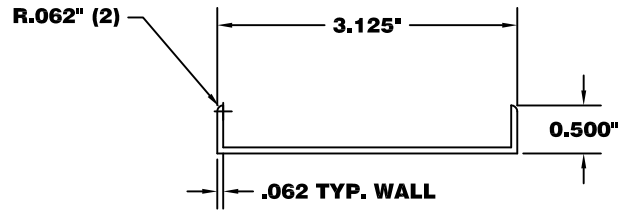

F - STRAP ANCHOR

Y STRAP ANCHOR

1200 SERIES VINYL CAULK STOP
PN: 53000097NON

1800 SERIES VINYL CAULK STOP
PN: 53000099NON

1900 SERIES VINYL CAULK STOP
PN: 53000103NON

9000 SERIES VINYL CAULK STOP
PN: 53000102NON

4000 SERIES VINYL CAULK STOP
PN: 53000100NON

9000-4/4000-4 SERIES VINYL CAULK STOP
PN: 53000098NON

0.062" ATTACHED LEG
VINYL CAULK STOP
PN: 53000104NON

2500 SERIES VINYL CAULK STOP
PN: 53000108NON

"H" EXPANDER W/ CAULK RETURN
(041-454)

#6000 CAULK STOP
(006-106)