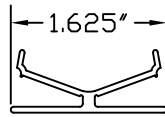

**4000 SERIES VINYL CAULK STOP**  
PN: 53000100NON

**9000-4/4000-4 SERIES VINYL CAULK STOP**  
PN: 53000098NON

**0.062" ATTACHED LEG**  
**VINYL CAULK STOP**  
PN: 53000104NON

**2500 SERIES VINYL CAULK STOP**  
PN: 53000108NON

"H" EXPANDER W/ CAULK RETURN  
(041-454)