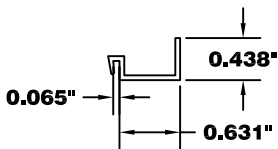

F - STRAP ANCHOR

Y STRAP ANCHOR

**1200 SERIES VINYL CAULK STOP**  
PN: 53000097NON

**1800 SERIES VINYL CAULK STOP**  
PN: 53000099NON

**1900 SERIES VINYL CAULK STOP**  
PN: 53000103NON

**9000 SERIES VINYL CAULK STOP**  
PN: 53000102NON

**4000 SERIES VINYL CAULK STOP**  
PN: 53000100NON

**9000-4/4000-4 SERIES VINYL CAULK STOP**  
PN: 53000098NON

**0.062" ATTACHED LEG**  
**VINYL CAULK STOP**  
PN: 53000104NON

**2500 SERIES VINYL CAULK STOP**  
PN: 53000108NON

"H" EXPANDER W/ CAULK RETURN  
(041-454)