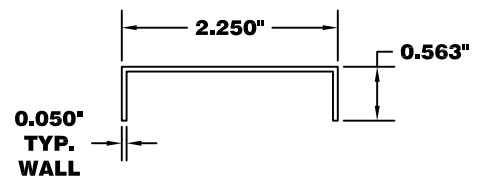

F - STRAP ANCHOR

Y STRAP ANCHOR

**1200 SERIES VINYL CAULK STOP**  
PN: 53000097NON

**1800 SERIES VINYL CAULK STOP**  
PN: 53000099NON

**1900 SERIES VINYL CAULK STOP**  
PN: 53000103NON

**9000 SERIES VINYL CAULK STOP**  
PN: 53000102NON

**4000 SERIES VINYL CAULK STOP**  
PN: 53000100NON

**9000-4/4000-4 SERIES VINYL CAULK STOP**  
PN: 53000098NON

**0.062" ATTACHED LEG**  
**VINYL CAULK STOP**  
PN: 53000104NON

**2500 SERIES VINYL CAULK STOP**  
PN: 53000108NON

"H" EXPANDER W/ CAULK RETURN  
(041-454)