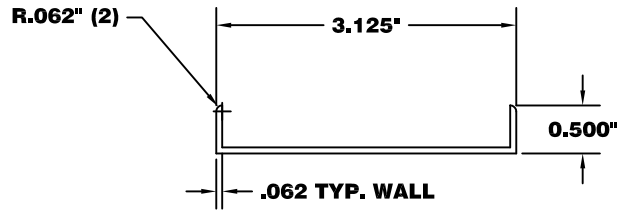

F - STRAP ANCHOR

Y STRAP ANCHOR

**1200 SERIES VINYL CAULK STOP**  
PN: 53000097NON

**1800 SERIES VINYL CAULK STOP**  
PN: 53000099NON

**1900 SERIES VINYL CAULK STOP**  
PN: 53000103NON

**9000 SERIES VINYL CAULK STOP**  
PN: 53000102NON

**4000 SERIES VINYL CAULK STOP**  
PN: 53000100NON

**9000-4/4000-4 SERIES VINYL CAULK STOP**  
PN: 53000098NON

**0.062" ATTACHED LEG**  
**VINYL CAULK STOP**  
PN: 53000104NON

**2500 SERIES VINYL CAULK STOP**  
PN: 53000108NON

"H" EXPANDER W/ CAULK RETURN  
(041-454)