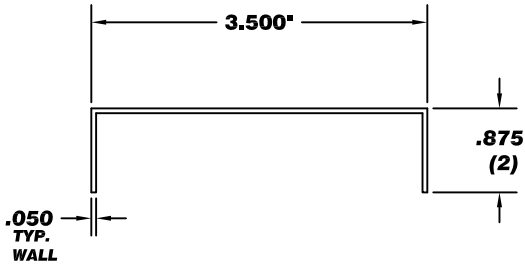

F - STRAP ANCHOR

Y STRAP ANCHOR

**1200 SERIES VINYL CAULK STOP**  
PN: 53000097NON

**1800 SERIES VINYL CAULK STOP**  
PN: 53000099NON

**1900 SERIES VINYL CAULK STOP**  
PN: 53000103NON

**9000 SERIES VINYL CAULK STOP**  
PN: 53000102NON

**4000 SERIES VINYL CAULK STOP**  
PN: 53000100NON

**9000-4/4000-4 SERIES VINYL CAULK STOP**  
PN: 53000098NON

**0.062" ATTACHED LEG**  
**VINYL CAULK STOP**  
PN: 53000104NON

**2500 SERIES VINYL CAULK STOP**  
PN: 53000108NON

"H" EXPANDER W/ CAULK RETURN  
(041-454)