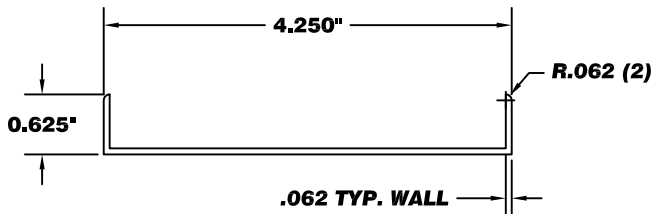

F - STRAP ANCHOR

Y STRAP ANCHOR

**1200 SERIES VINYL CAULK STOP**  
PN: 53000097NON

**1800 SERIES VINYL CAULK STOP**  
PN: 53000099NON

**1900 SERIES VINYL CAULK STOP**  
PN: 53000103NON

**9000 SERIES VINYL CAULK STOP**  
PN: 53000102NON

**4000 SERIES VINYL CAULK STOP**  
PN: 53000100NON

**9000-4/4000-4 SERIES VINYL CAULK STOP**  
PN: 53000098NON

**0.062" ATTACHED LEG**  
**VINYL CAULK STOP**  
PN: 53000104NON

**2500 SERIES VINYL CAULK STOP**  
PN: 53000108NON

"H" EXPANDER W/ CAULK RETURN  
(041-454)