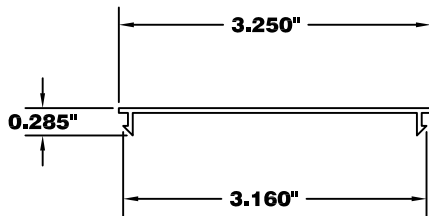

F - STRAP ANCHOR

Y STRAP ANCHOR

**1200 SERIES VINYL CAULK STOP**  
PN: 53000097NON

**1800 SERIES VINYL CAULK STOP**  
PN: 53000099NON

**1900 SERIES VINYL CAULK STOP**  
PN: 53000103NON

**9000 SERIES VINYL CAULK STOP**  
PN: 53000102NON

**4000 SERIES VINYL CAULK STOP**  
PN: 53000100NON

**9000-4/4000-4 SERIES VINYL CAULK STOP**  
PN: 53000098NON

**0.062" ATTACHED LEG**  
**VINYL CAULK STOP**  
PN: 53000104NON

**2500 SERIES VINYL CAULK STOP**  
PN: 53000108NON

"H" EXPANDER W/ CAULK RETURN  
(041-454)