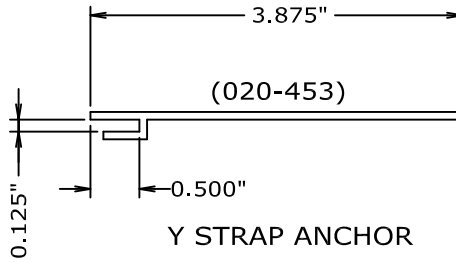

F - STRAP ANCHOR

Y STRAP ANCHOR

**1200 SERIES VINYL CAULK STOP**  
PN: 53000097NON

**1800 SERIES VINYL CAULK STOP**  
PN: 53000099NON

**1900 SERIES VINYL CAULK STOP**  
PN: 53000103NON

**9000 SERIES VINYL CAULK STOP**  
PN: 53000102NON

**4000 SERIES VINYL CAULK STOP**  
PN: 53000100NON

**9000-4/4000-4 SERIES VINYL CAULK STOP**  
PN: 53000098NON

**0.062" ATTACHED LEG**  
**VINYL CAULK STOP**  
PN: 53000104NON

**2500 SERIES VINYL CAULK STOP**  
PN: 53000108NON

"H" EXPANDER W/ CAULK RETURN  
(041-454)