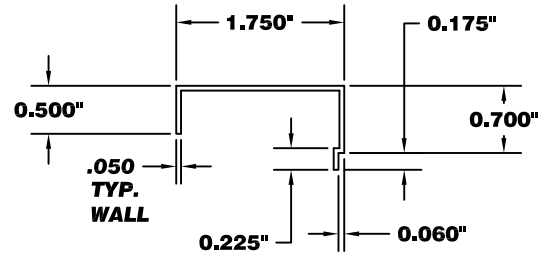

F - STRAP ANCHOR

Y STRAP ANCHOR

**1200 SERIES VINYL CAULK STOP**  
PN: 53000097NON

**1800 SERIES VINYL CAULK STOP**  
PN: 53000099NON

**1900 SERIES VINYL CAULK STOP**  
PN: 53000103NON

**9000 SERIES VINYL CAULK STOP**  
PN: 53000102NON

**4000 SERIES VINYL CAULK STOP**  
PN: 53000100NON

**9000-4/4000-4 SERIES VINYL CAULK STOP**  
PN: 53000098NON

**0.062" ATTACHED LEG**  
**VINYL CAULK STOP**  
PN: 53000104NON

**2500 SERIES VINYL CAULK STOP**  
PN: 53000108NON

"H" EXPANDER W/ CAULK RETURN  
(041-454)