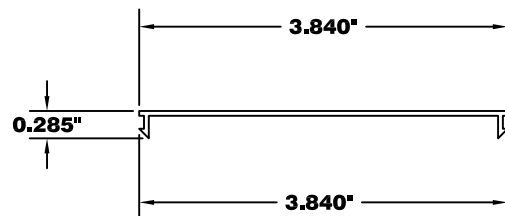

F - STRAP ANCHOR

Y STRAP ANCHOR

**1200 SERIES VINYL CAULK STOP**  
PN: 53000097NON

**1800 SERIES VINYL CAULK STOP**  
PN: 53000099NON

**1900 SERIES VINYL CAULK STOP**  
PN: 53000103NON

**9000 SERIES VINYL CAULK STOP**  
PN: 53000102NON

**4000 SERIES VINYL CAULK STOP**  
PN: 53000100NON

**9000-4/4000-4 SERIES VINYL CAULK STOP**  
PN: 53000098NON

**0.062" ATTACHED LEG**  
**VINYL CAULK STOP**  
PN: 53000104NON

**2500 SERIES VINYL CAULK STOP**  
PN: 53000108NON

"H" EXPANDER W/ CAULK RETURN  
(041-454)