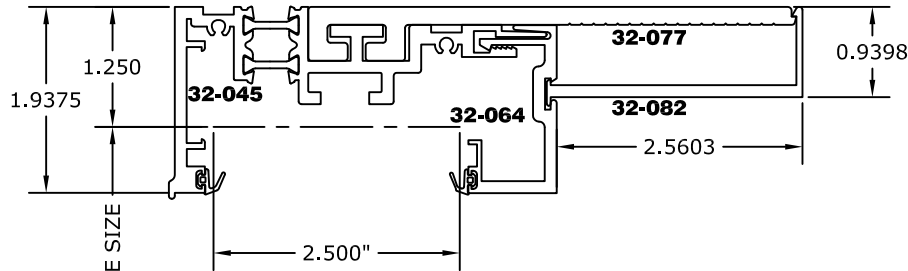

**(G1RC) 2 1/2"-G100 TWO PIECE
 RECEPTOR SYSTEM W/STRAP
 ANCHOR & TRIM COVER**

**(G2RC) 3 1/4"-G200 TWO PIECE
 RECEPTOR SYSTEM W/STRAP
 ANCHOR & TRIM COVER**

**(G3/4RC) 3 1/4"-G300/G400 TWO PIECE
 RECEPTOR SYSTEM W/STRAP
 ANCHOR W TRIM COVER**