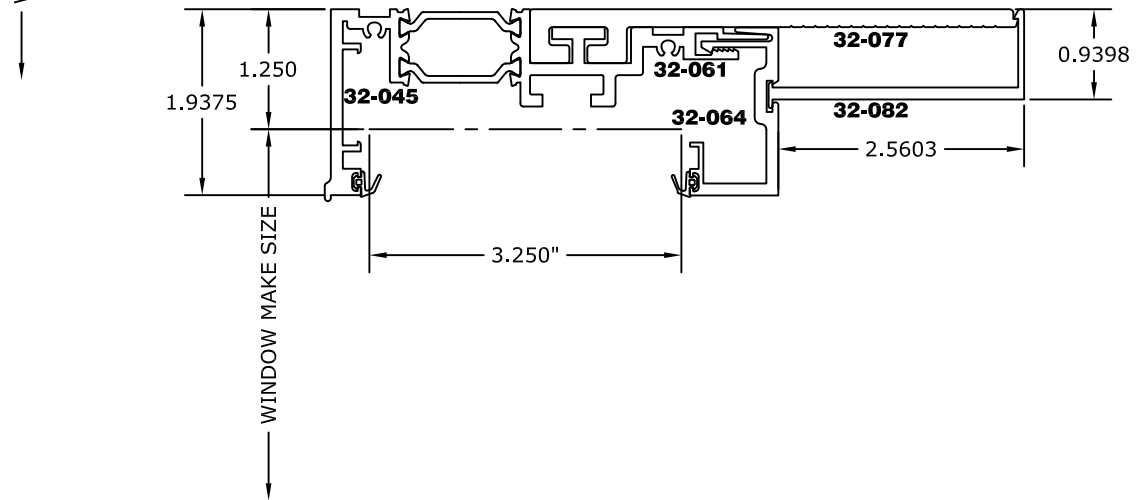

**(G1RC) 2 1/2"-G100 TWO PIECE
 RECEPTOR SYSTEM W/STRAP
 ANCHOR & TRIM COVER**

**(G2RC) 3 1/4"-G200 TWO PIECE
 RECEPTOR SYSTEM W/STRAP
 ANCHOR & TRIM COVER**

**(G3/4RC) 3 1/4"-G300/G400 TWO PIECE
 RECEPTOR SYSTEM W/STRAP
 ANCHOR W TRIM COVER**