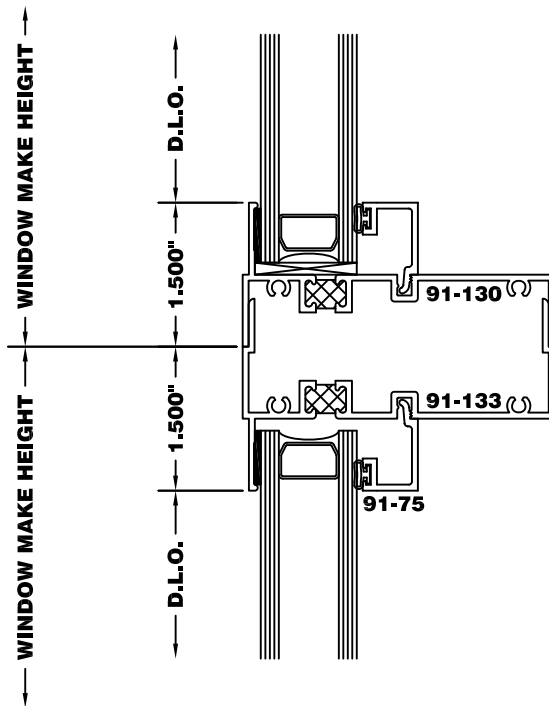

Frame Options: Head/Jambs/Sill

Frame Options: Head Only to match profile when used with Model 9530

Frame Options: Head/Sill Stacking