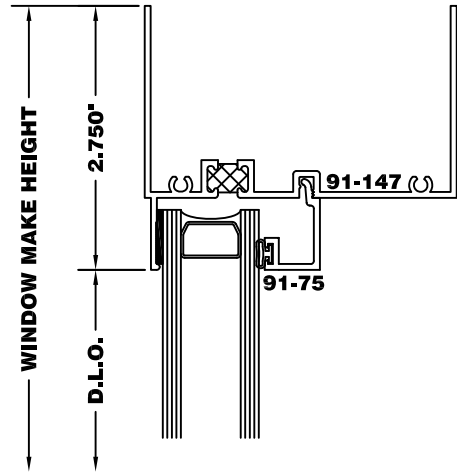

Frame Options: Head/Jambs/Sill

Frame Options: Head Only to match profile when used with Model 9530

Frame Options: Head/Sill Stacking