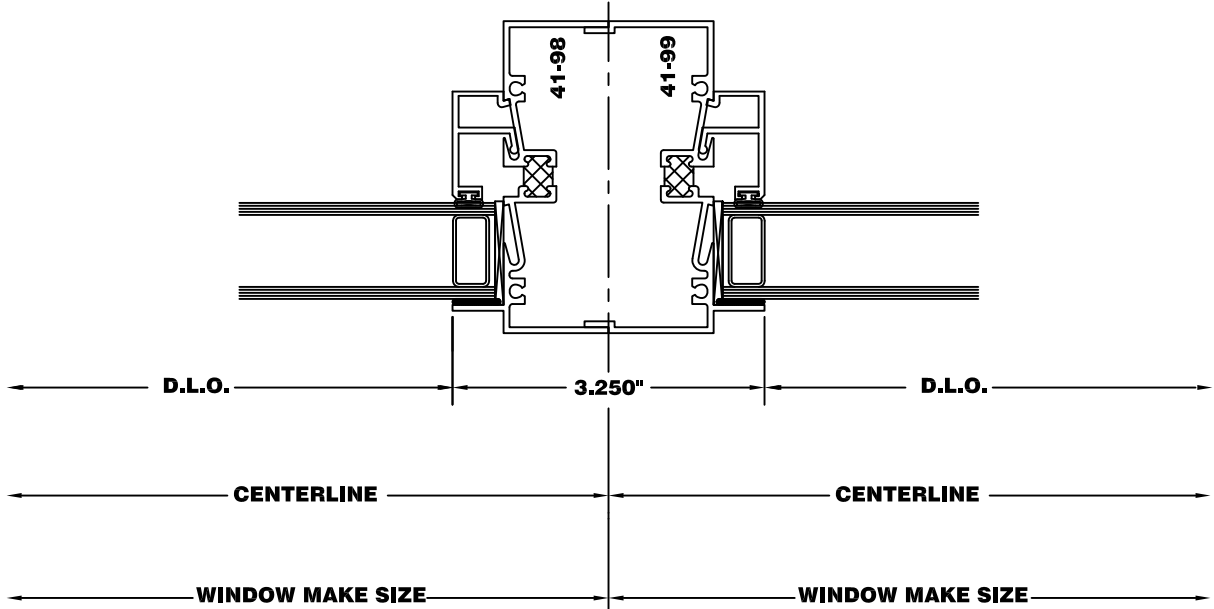

**Model 4160 Fixed Self/Vertical Stacked
 With A 4160 Fixed
 3 1/4" Frame Depth**

**Model 9160 Fixed Self/Vertical Stacked
 With A 9160 Fixed
 3 1/4" Frame Depth**