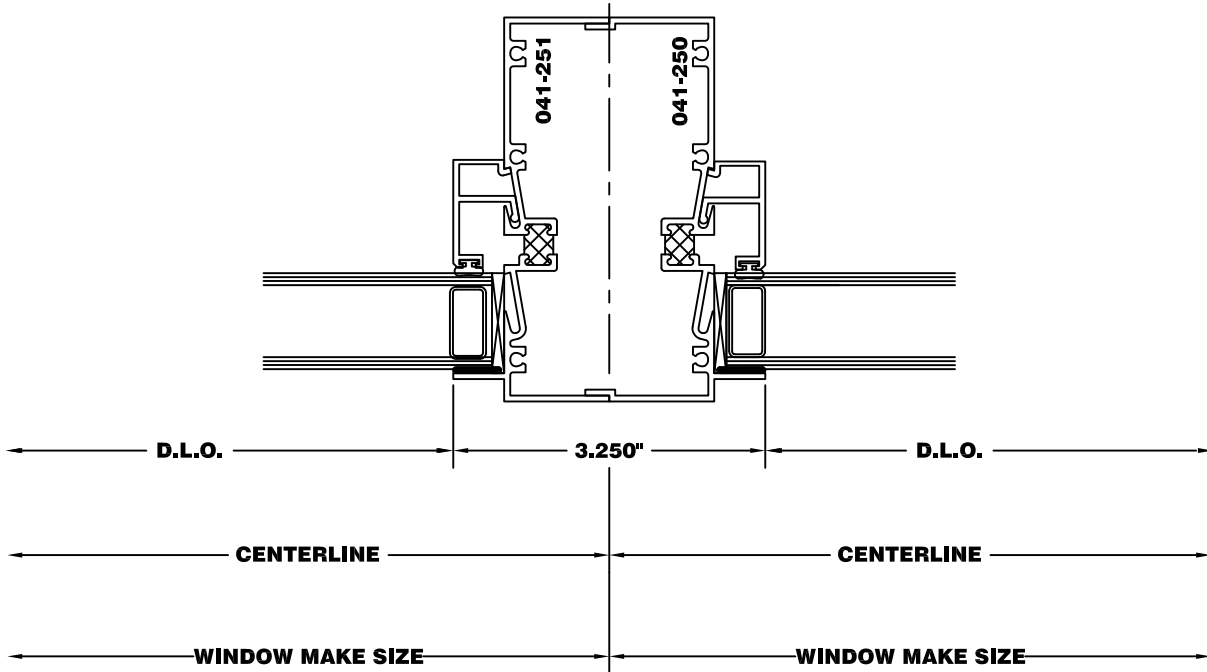

**Model 4170 Fixed Self/Vertical-Stacked
 With A 4170 Fixed
 4" Frame Depth**

**Model 9170 Fixed Self/Vertical-Stacked
 With A 9170 Fixed
 4" Frame Depth**