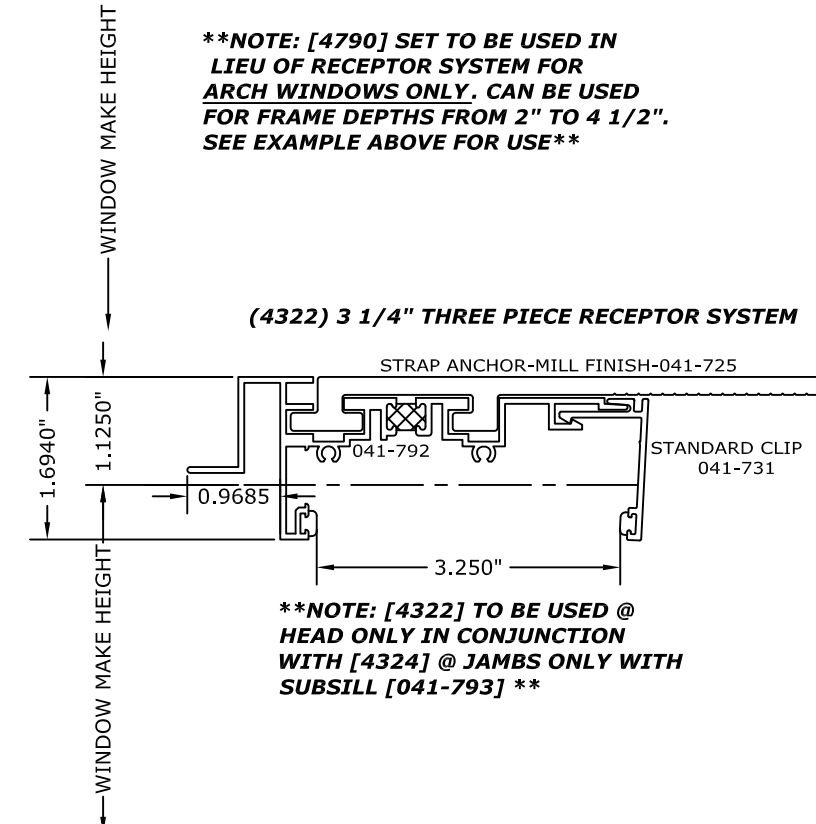

****NOTE: [4790] SET TO BE USED IN LIEU OF RECEPTOR SYSTEM FOR ARCH WINDOWS ONLY. CAN BE USED FOR FRAME DEPTHS FROM 2" TO 4 1/2". SEE EXAMPLE ABOVE FOR USE****

****NOTE: FOR SLAB TO SLAB INSTALLATION USE [4324] TO BE USED @ JAMBS ONLY IN CONJUNCTION WITH [4322] @ HEAD ONLY WITH SUBSILL [041-793] OR FOR STANDARD INSTALLATION USE [4324] @ HEAD & JAMBS ONLY WITH SUBSILL [041-855]****

****NOTE: [4322] TO BE USED @ HEAD ONLY IN CONJUNCTION WITH [4324] @ JAMBS ONLY WITH SUBSILL [041-793] ****