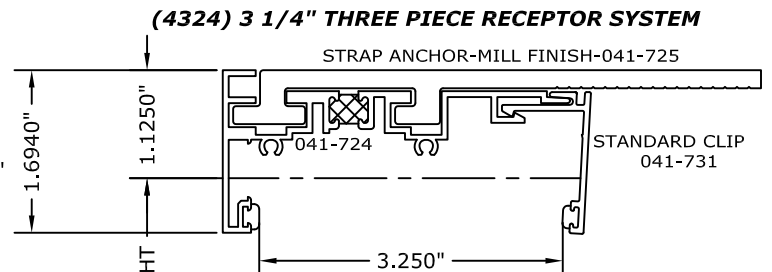

****NOTE: [4790] SET TO BE USED IN LIEU OF RECEPTOR SYSTEM FOR ARCH WINDOWS ONLY. CAN BE USED FOR FRAME DEPTHS FROM 2" TO 4 1/2". SEE EXAMPLE ABOVE FOR USE****

****NOTE: FOR SLAB TO SLAB INSTALLATION USE [4324] TO BE USED @ JAMBS ONLY IN CONJUNCTION WITH [4322] @ HEAD ONLY WITH SUBSILL [041-793] OR FOR STANDARD INSTALLATION USE [4324] @ HEAD & JAMBS ONLY WITH SUBSILL [041-855]****