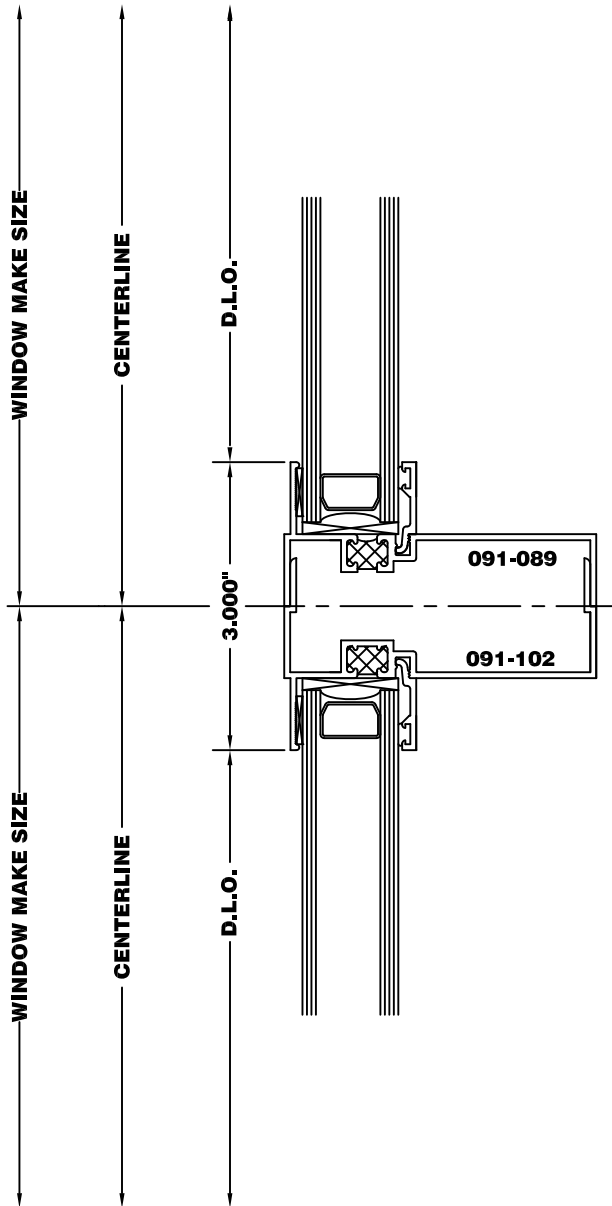

**Model 9160 Fixed Over  
 9130 Single Hung  
 3 1/4" Frame Depth**

**Model 9170 Fixed Over  
 9150 Single Hung  
 4" Frame Depth**