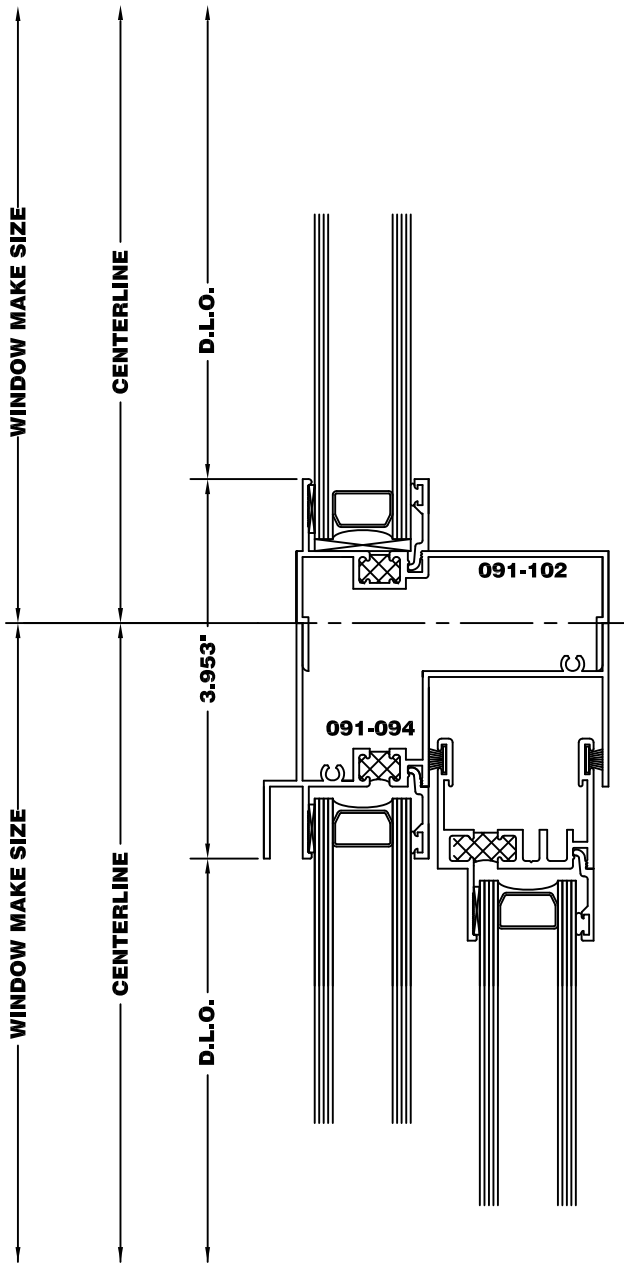

**Model 9160 Fixed Over
 9130 Single Hung
 3 1/4" Frame Depth**

**Model 9170 Fixed Over
 9150 Single Hung
 4" Frame Depth**

**Model 9160 Fixed Over
 9530 Horizontal Slider
 3-1/4" Frame Depth**

**Model 9170 Fixed Over
 9540 Horizontal Slider
 4" Frame Depth**