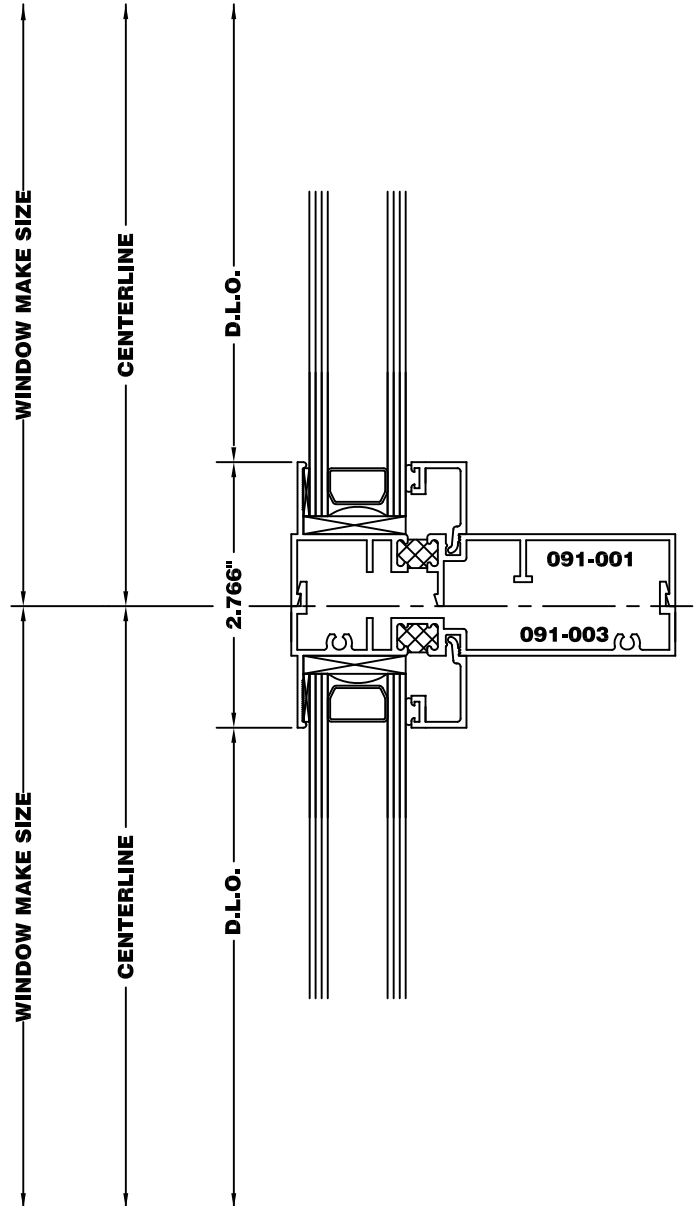

**Model 9160 Fixed Over
 9130 Single Hung
 3 1/4" Frame Depth**

**Model 9170 Fixed Over
 9150 Single Hung
 4" Frame Depth**

**Model 9160 Fixed Over
 9530 Horizontal Slider
 3-1/4" Frame Depth**

**Model 9170 Fixed Over
 9540 Horizontal Slider
 4" Frame Depth**