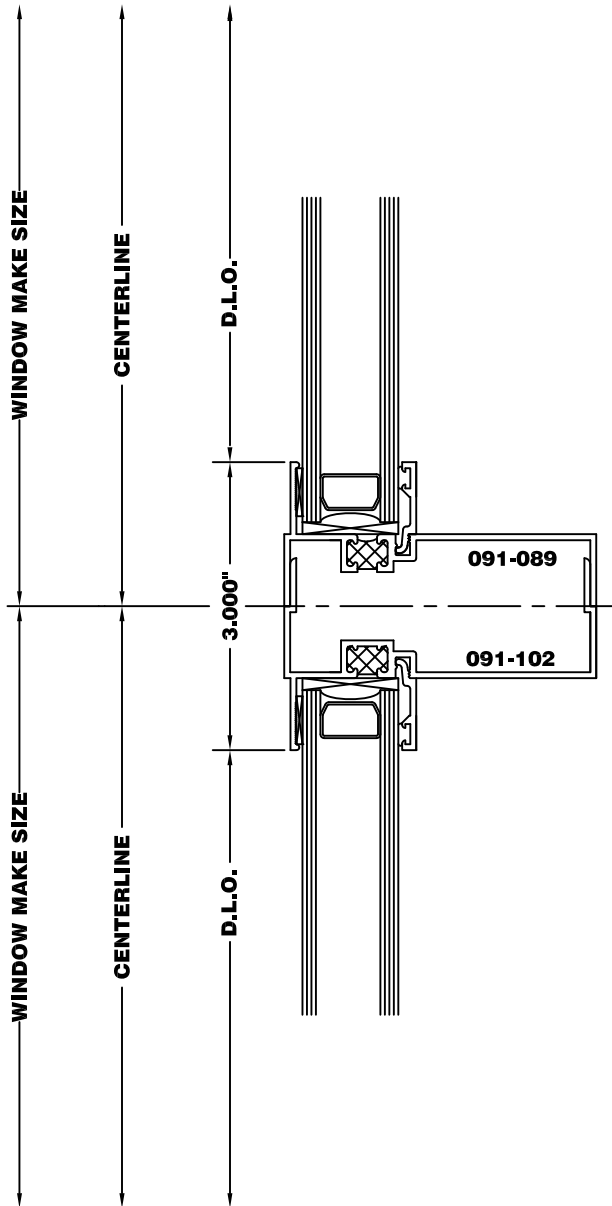

**Model 9160 Fixed Over
 9130 Single Hung
 3 1/4" Frame Depth**

**Model 9170 Fixed Over
 9150 Single Hung
 4" Frame Depth**

**Model 9160 Fixed Over
 9530 Horizontal Slider
 3-1/4" Frame Depth**

**Model 9170 Fixed Over
 9540 Horizontal Slider
 4" Frame Depth**