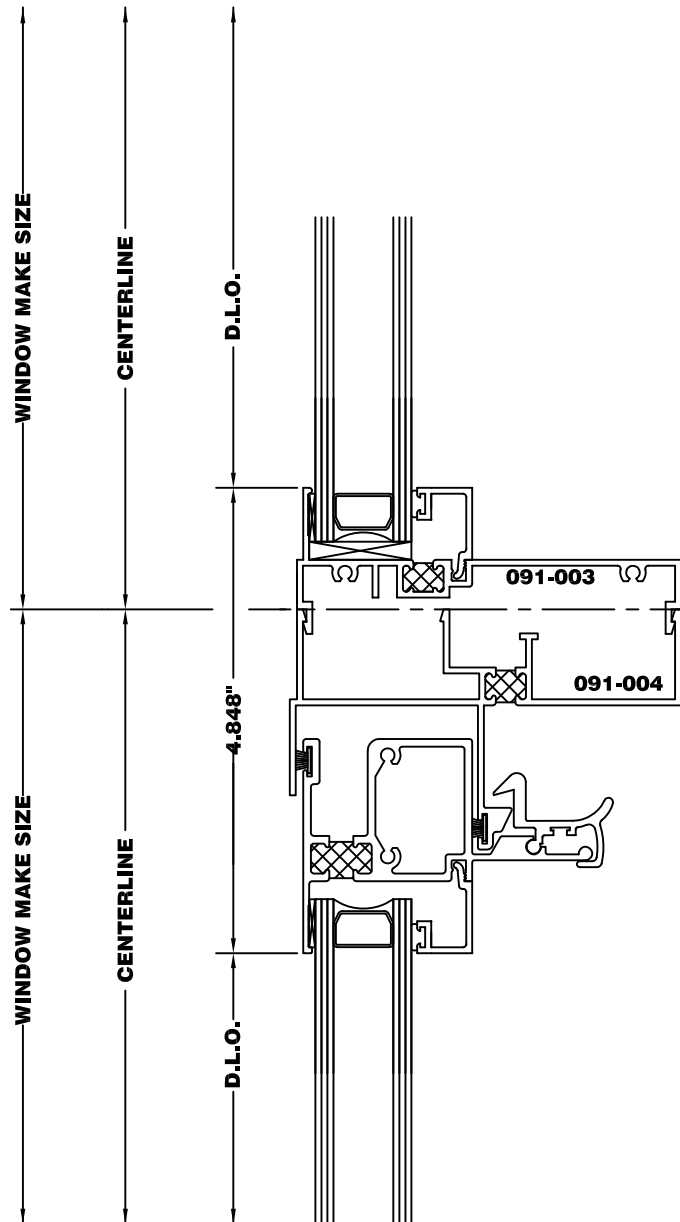

**Model 9160 Fixed Over
 9130 Single Hung
 3 1/4" Frame Depth**

**Model 9170 Fixed Over
 9150 Single Hung
 4" Frame Depth**

**Model 9170 Fixed Over
 9350 Single Hung
 4" Frame Depth**

**Model 9160 Fixed Over
 9530 Horizontal Slider
 3-1/4" Frame Depth**

**Model 9170 Fixed Over
 9540 Horizontal Slider
 4" Frame Depth**