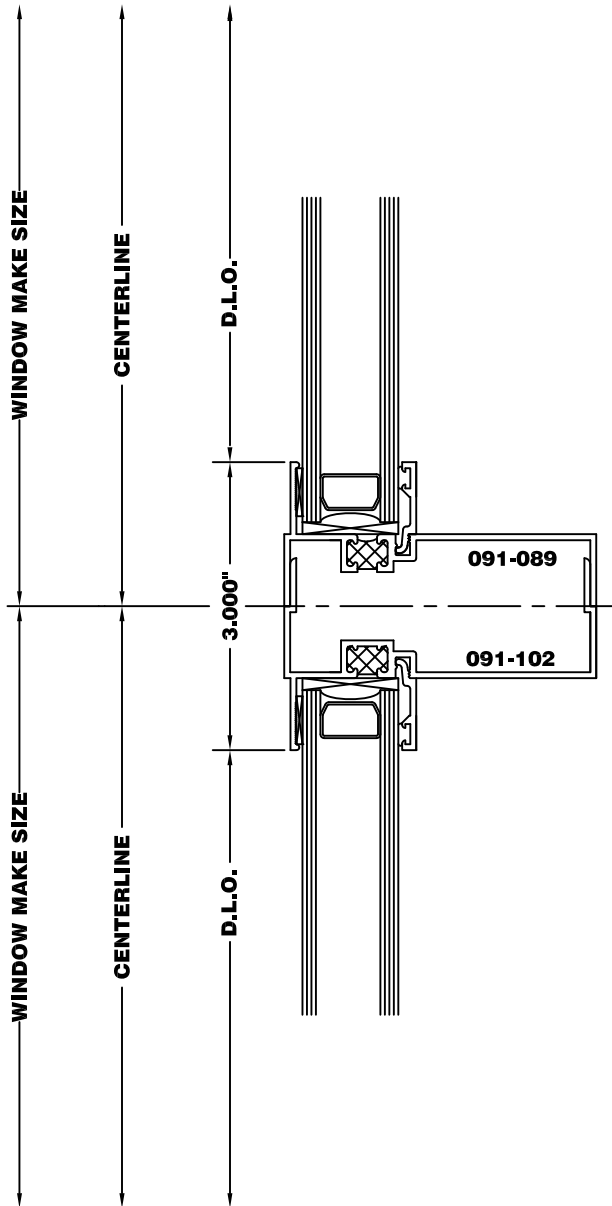

**Model 9160 Fixed Over
 9130 Single Hung
 3 1/4" Frame Depth**

**Model 9170 Fixed Over
 9150 Single Hung
 4" Frame Depth**

**Model 9170 Fixed Over
 9350 Single Hung
 4" Frame Depth**

**Model 9160 Fixed Over
 9530 Horizontal Slider
 3-1/4" Frame Depth**

**Model 9170 Fixed Over
 9540 Horizontal Slider
 4" Frame Depth**