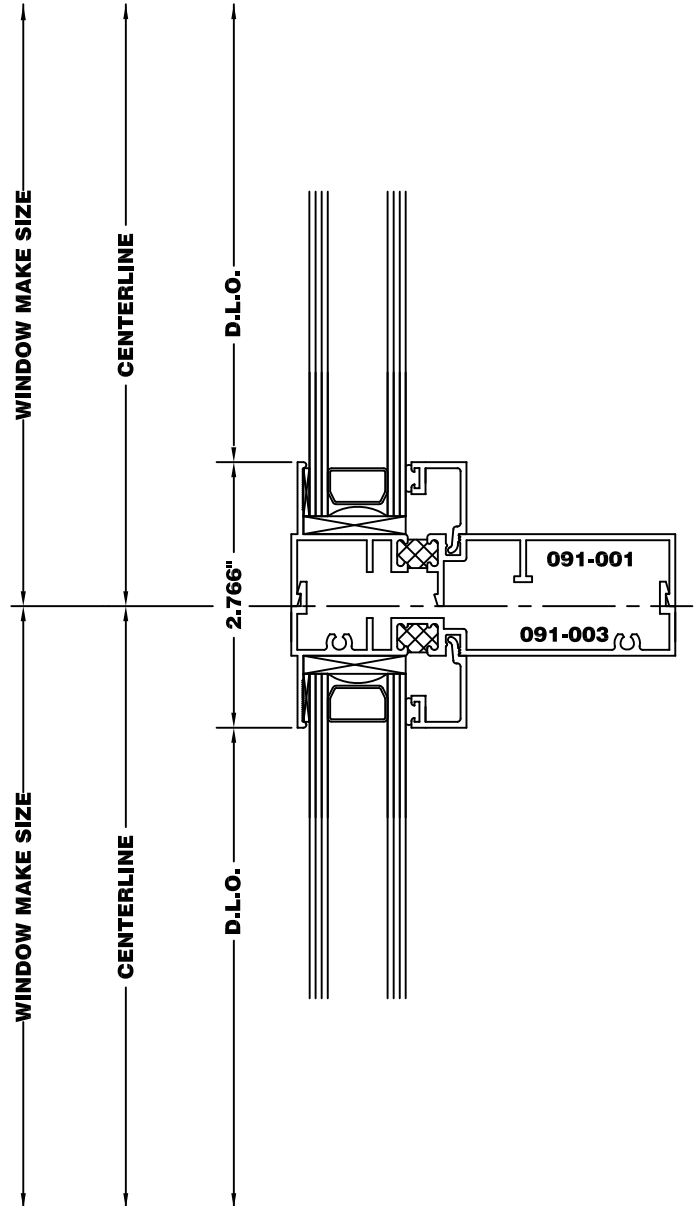

**Model 9160 Fixed Over
 9130 Single Hung
 3 1/4" Frame Depth**

**Model 9170 Fixed Over
 9150 Single Hung
 4" Frame Depth**

**Model 9170 Fixed Over
 9350 Single Hung
 4" Frame Depth**

**Model 9160 Fixed Over
 9530 Horizontal Slider
 3-1/4" Frame Depth**

**Model 9170 Fixed Over
 9540 Horizontal Slider
 4" Frame Depth**