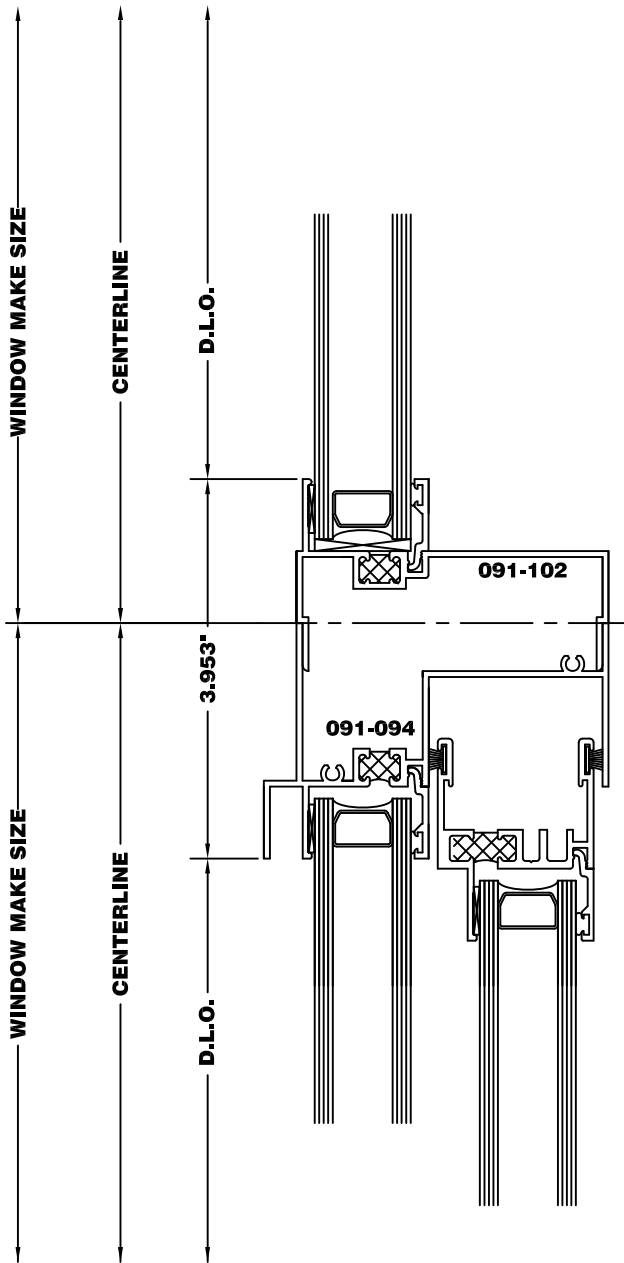

**Model 9160 Fixed Over
 9130 Single Hung
 3 1/4" Frame Depth**

**Model 9170 Fixed Over
 9150 Single Hung
 4" Frame Depth**

**Model 9170 Fixed Over
 9350 Single Hung
 4" Frame Depth**

**Model 9160 Fixed Over
 9530 Horizontal Slider
 3-1/4" Frame Depth**

**Model 9170 Fixed Over
 9540 Horizontal Slider
 4" Frame Depth**