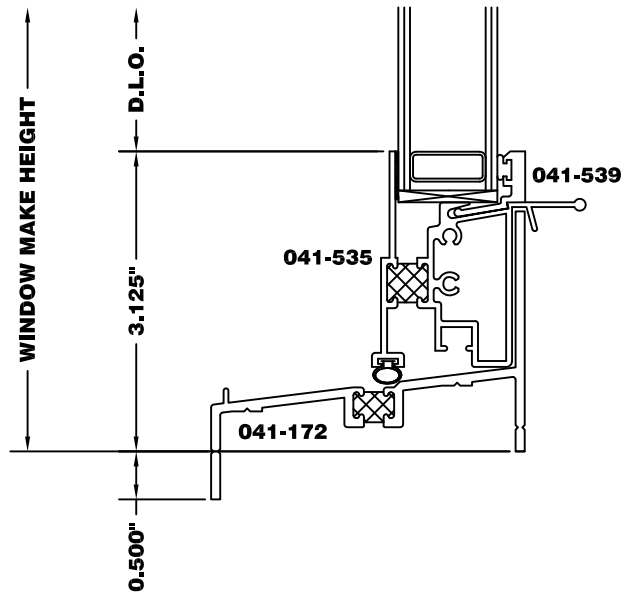

Frame Options: Non-Stacking Head

Frame Options: 1/2" Ext. Leg Sill (XR)