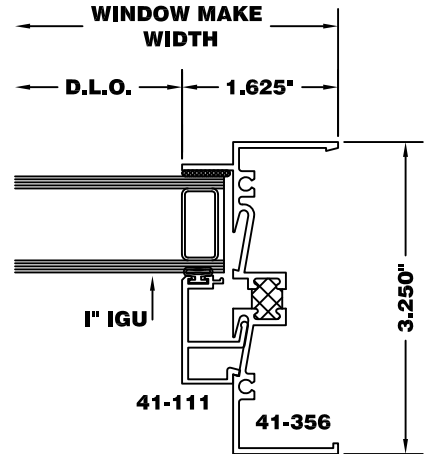

Frame Options: Head/Jambs/Sill

Frame Options: Use w/Zero Mull [41-215]

Frame Options: 1/2" Ext. Sill Leg

Frame Options: 1" Ext. Sill Leg

Frame Options: 1 3/4" Ext. Sill Leg