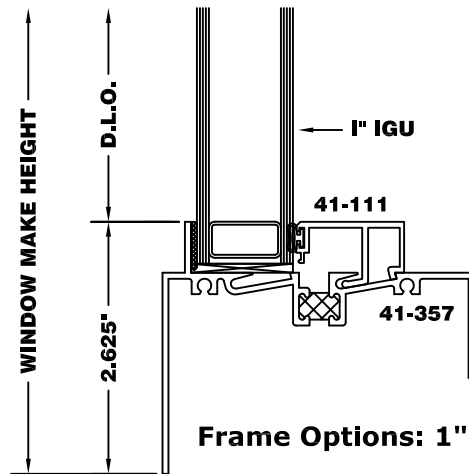

Frame Options: Head/Jambs/Sill

Frame Options: Use w/Zero Mull [41-215]

Frame Options: 1/2" Ext. Sill Leg

Frame Options: 1" Ext. Sill Leg

Frame Options: 1 3/4" Ext. Sill Leg