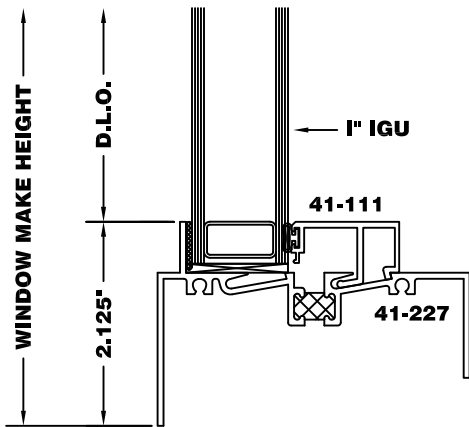

Frame Options: Head/Jambs/Sill

Frame Options: Use w/Zero Mull [41-215]

Frame Options: 1/2" Ext. Sill Leg

Frame Options: 1" Ext. Sill Leg

Frame Options: 1 3/4" Ext. Sill Leg