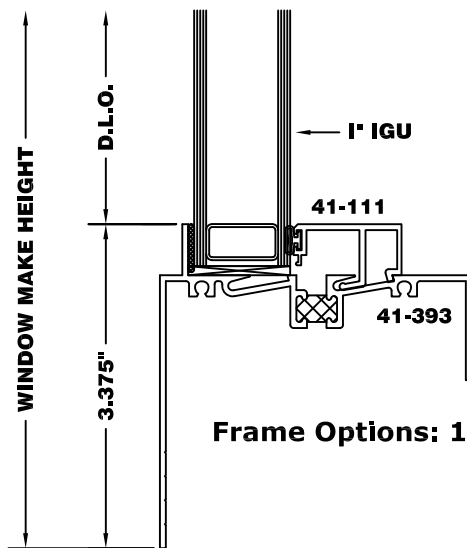

Frame Options: Head/Jambs/Sill

Frame Options: Use w/Zero Mull [41-215]

Frame Options: 1/2" Ext. Sill Leg

Frame Options: 1" Ext. Sill Leg

Frame Options: 1 3/4" Ext. Sill Leg