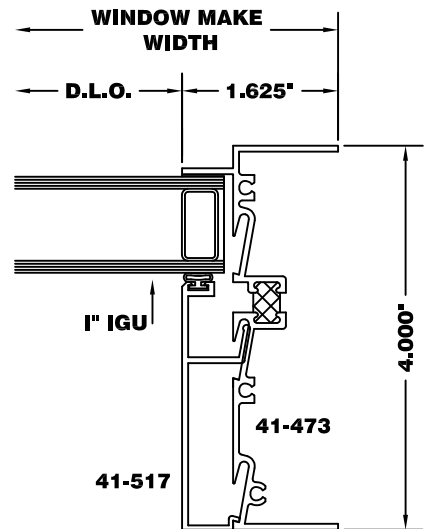

Frame Options: Head
 Typ. Used w/ Offset Glazing

Frame Options: Use w/Zero Mull [41-282]

Frame Options: 1/2" Ext. Sill Leg

Frame Options: Jamb/Sill
 Typ. Used w/ Offset Glazing