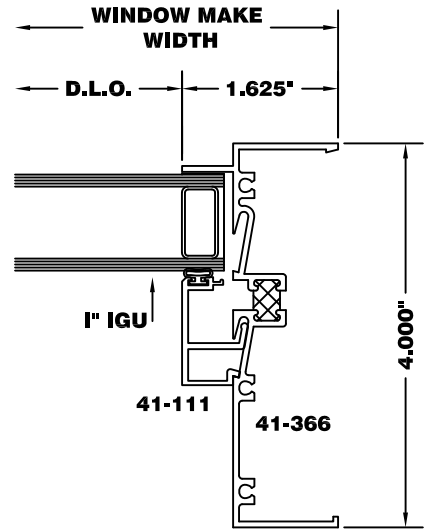

Frame Options: Head
 Typ. Used w/ Offset Glazing

Frame Options: Use w/Zero Mull [41-282]

Frame Options: 1/2" Ext. Sill Leg

Frame Options: Jamb/Sill
 Typ. Used w/ Offset Glazing