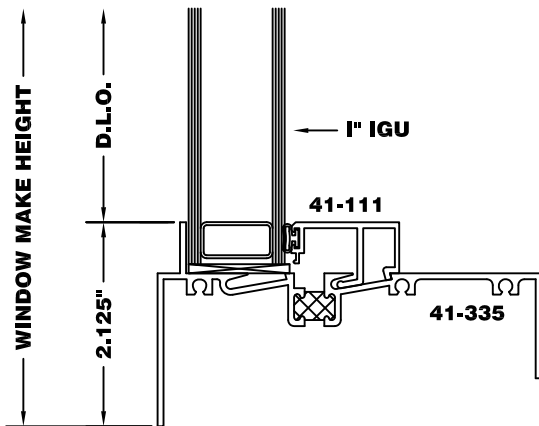

Frame Options: Head
 Typ. Used w/ Offset Glazing

Frame Options: Use w/Zero Mull [41-282]

Frame Options: 1/2" Ext. Sill Leg

Frame Options: Jamb/Sill
 Typ. Used w/ Offset Glazing