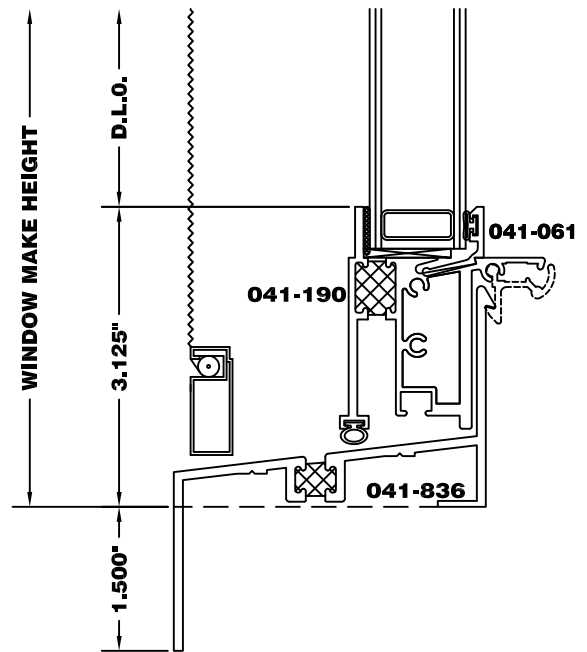

**Frame Options: Jamb w/o Nail Fin**  
 (Can be used at Head-Model 4125 Only)

**Frame Options: Sill w/o Nail Fin**  
 (Used for Model 4125 Only)

**Frame Options: Exterior Flanged Jamb**  
 (Can be used at Head-Model 4125 Only)

**Frame Options: Exterior Flanged Sill**  
 (Used for Model 4125 Only)