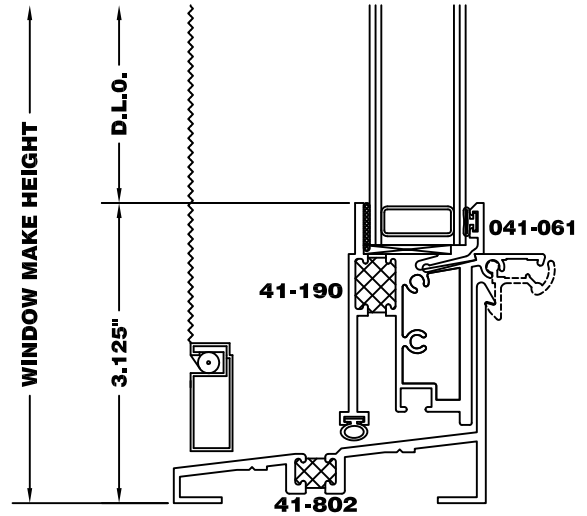

**Frame Options: Jamb w/o Nail Fin**  
 (Can be used at Head-Model 4125 Only)

**Frame Options: Sill w/o Nail Fin**  
 (Used for Model 4125 Only)

**Frame Options: Exterior Flanged Jamb**  
 (Can be used at Head-Model 4125 Only)

**Frame Options: Exterior Flanged Sill**  
 (Used for Model 4125 Only)