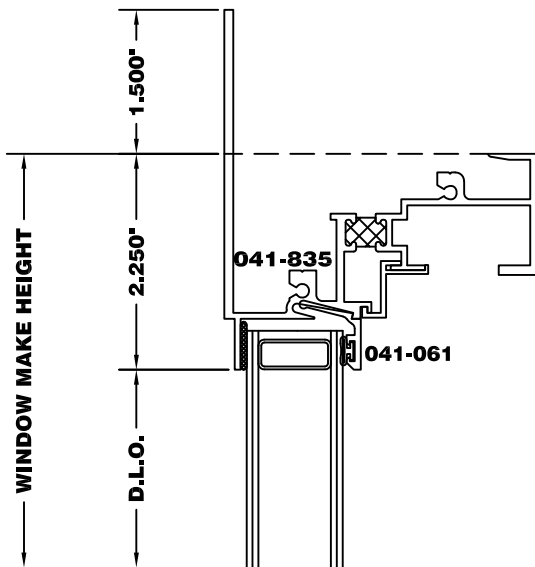

**Frame Options: Jamb w/o Nail Fin**  
 (Can be used at Head-Model 4125 Only)

**Frame Options: Sill w/o Nail Fin**  
 (Used for Model 4125 Only)

**Frame Options: Exterior Flanged Jamb**  
 (Can be used at Head-Model 4125 Only)

**Frame Options: Exterior Flanged Sill**  
 (Used for Model 4125 Only)