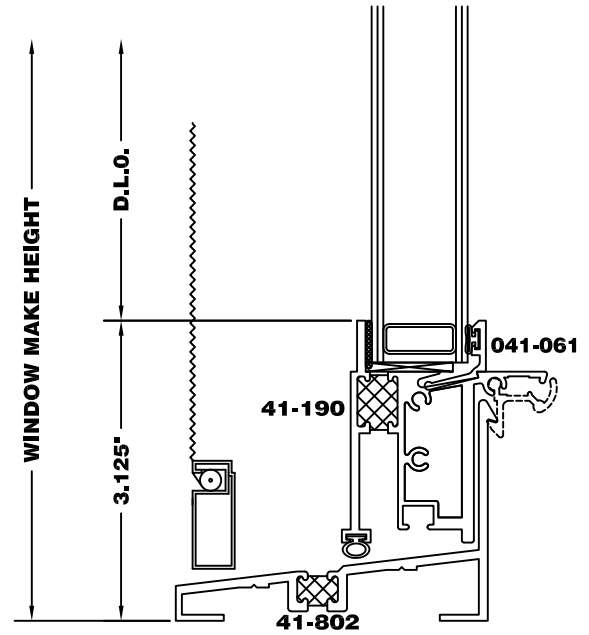

Frame Options: Jamb w/o Nail Fin
 (Can be used at Head-Model 4125 Only)

Frame Options: Sill w/o Nail Fin
 (Used for Model 4125 Only)