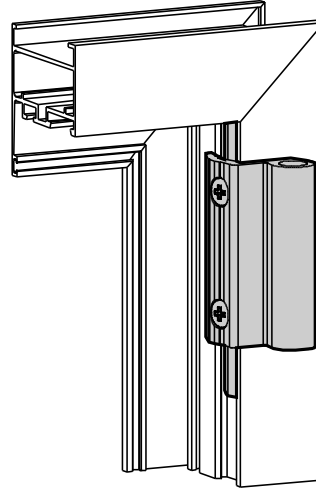

Tilt Turn Hardware Options

Top Frame Hinge:
Colors: Silver, Black, White, & Custom
Color Matching Window