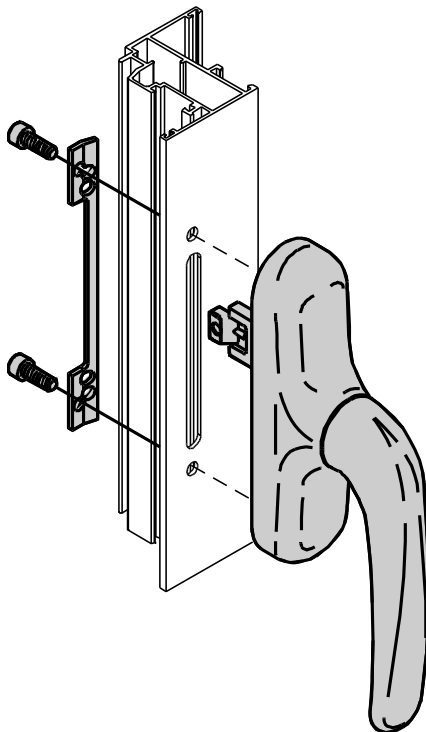

Single Action Handle (Shown):
Colors: Silver, Black, White, & Nickel
Or White Bronze Locks