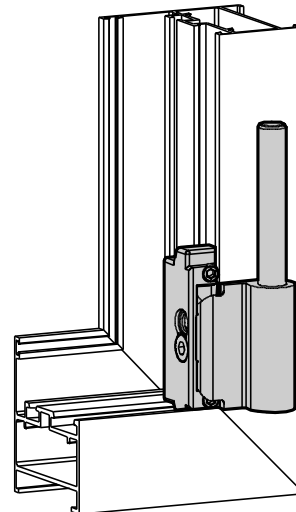

Bottom Frame Hinge:
Colors: Silver, Black, White, & Custom
Color Matching Window