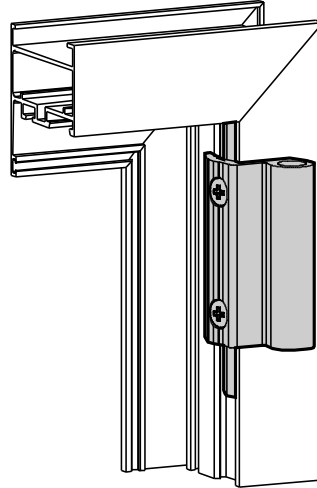

Casement Hardware Options

Top Frame Hinge:
Colors: Silver, Black, White, & Custom
Color Matching Window