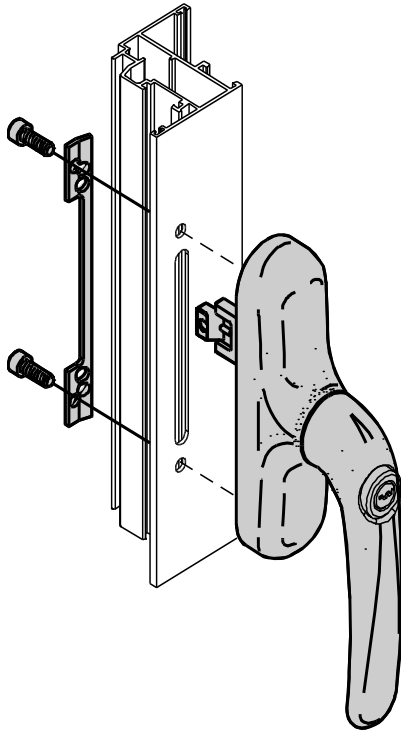

Single Action Handle with Key (Shown):
Colors: Silver, Black, White, & Nickel
Or White Bronze Locks