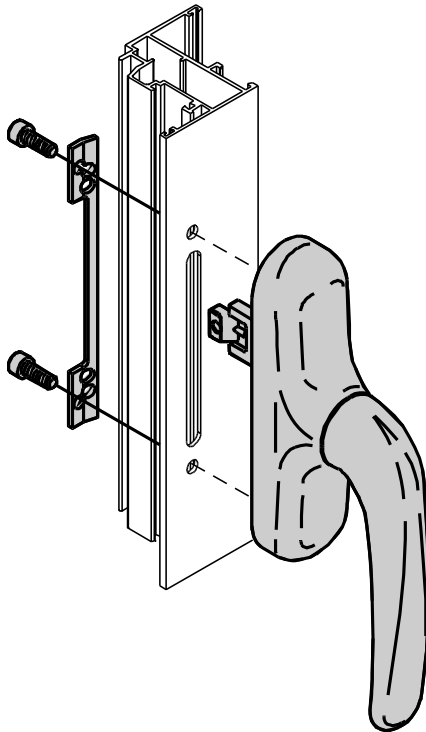

Single Action Handle (Shown):
Colors: Silver, Black, White, & Nickel
Or White Bronze Locks