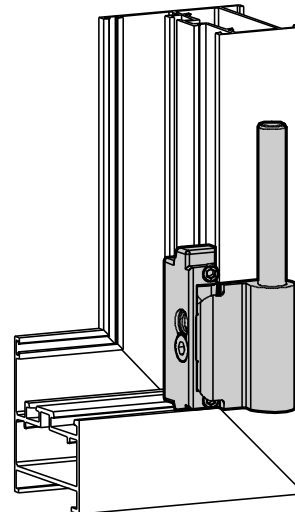

Bottom Frame Hinge:
Colors: Silver, Black, White, & Custom
Color Matching Window