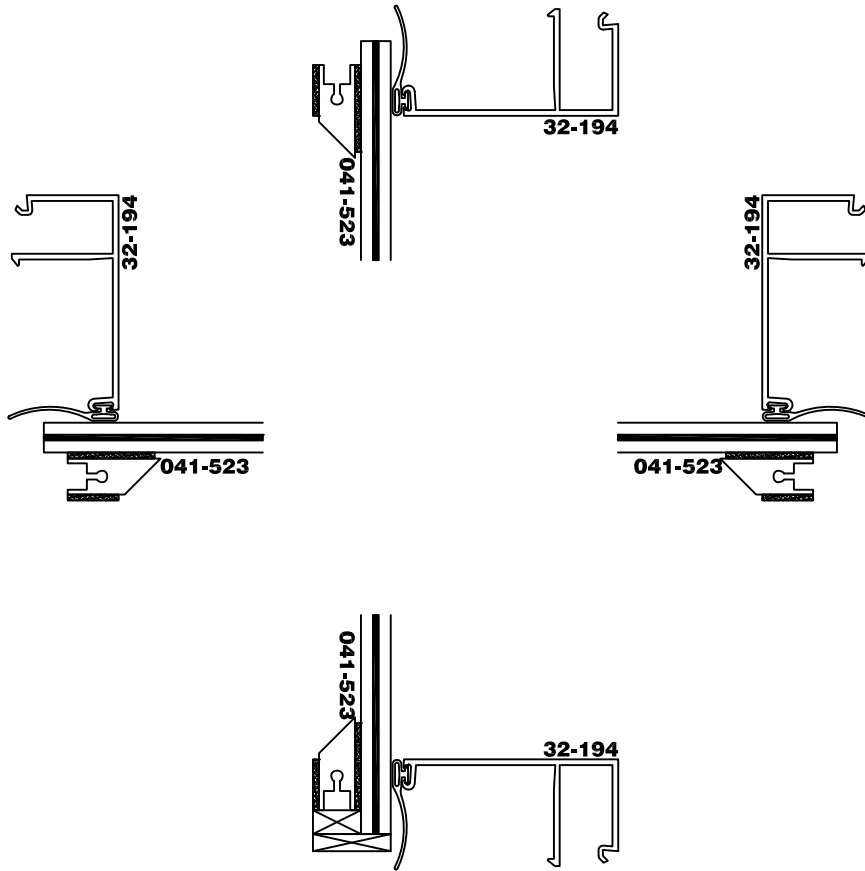

1" IGU Glazing
with Putty Grid

5/16" Lami
with Putty Grid

7/16" Lami
with Putty Grd