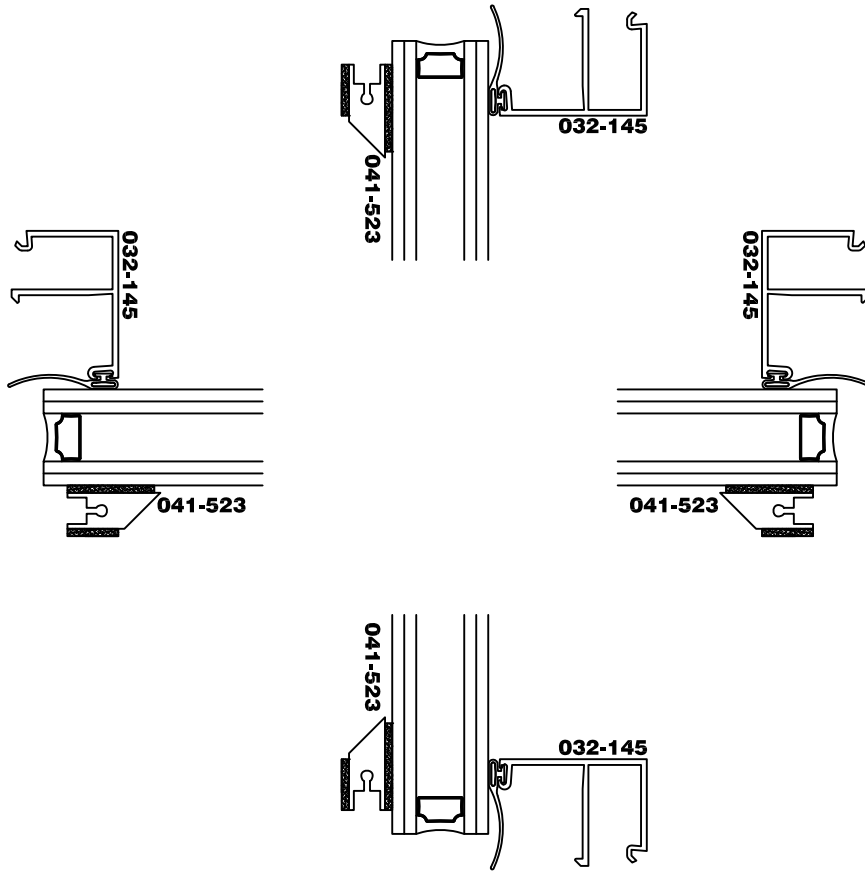

1" IGU Glazing
with Putty Grid

5/16" Lami
with Putty Grid

7/16" Lami
with Putty Grd