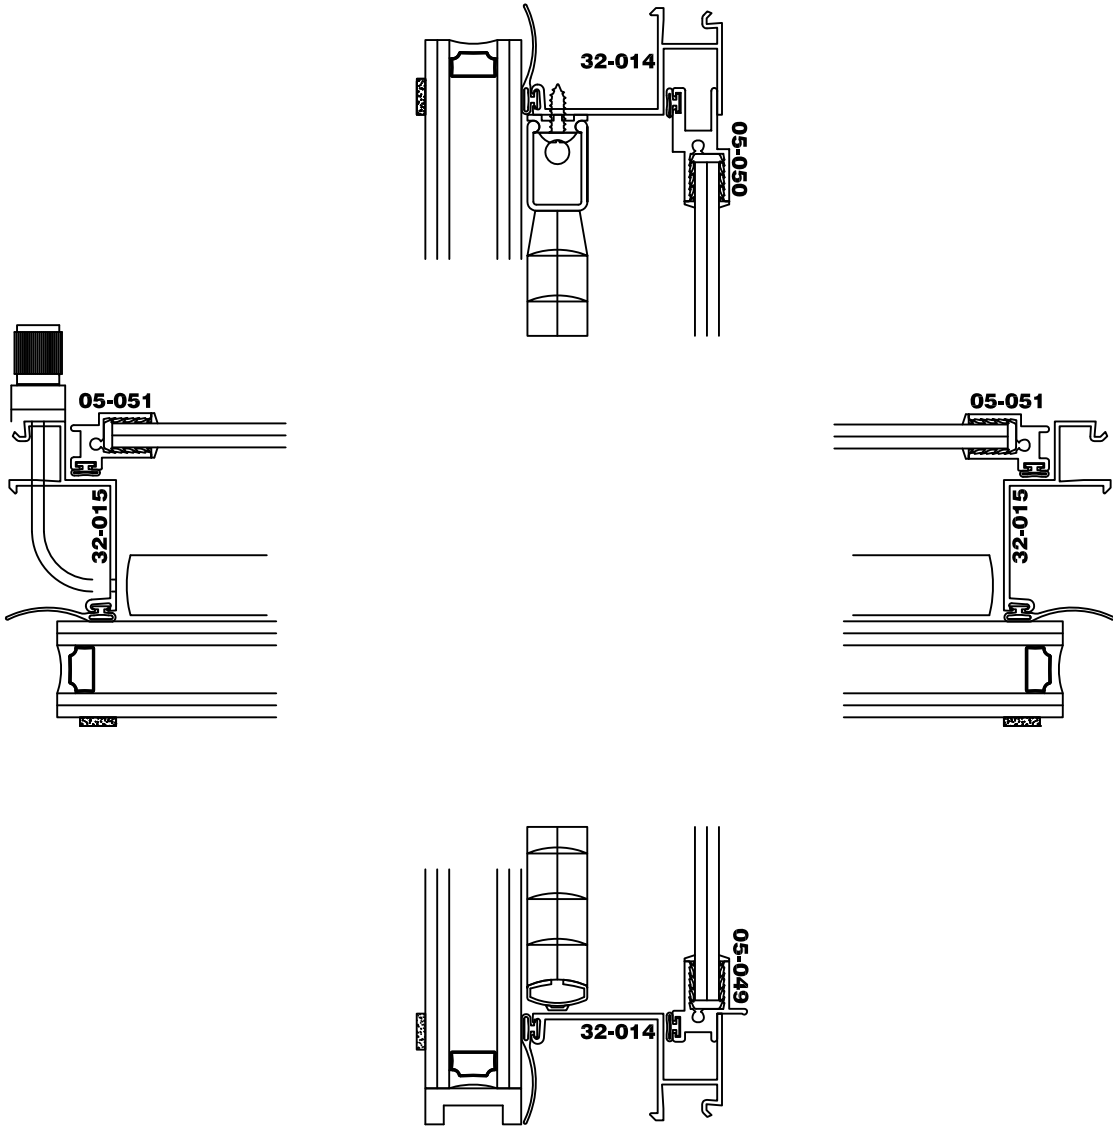

1" IGU Glazing
with Putty Grid

5/16" Lami
with Putty Grid

7/16" Lami
with Putty Grd