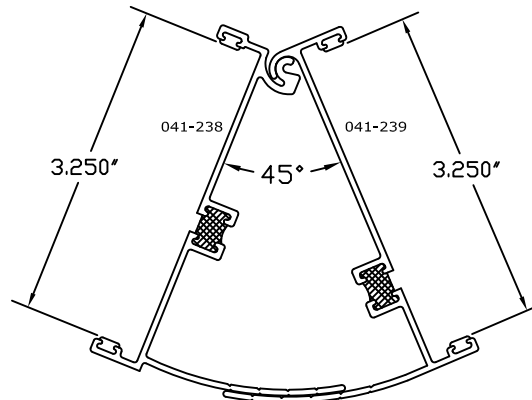

(41-270) 3 1/4" side stack mull

(41-215) 3 1/4" Zero Mullion
 *4000 3 1/4" ONLY

(41-238/41-239) 3 1/4"

Adjustable Mullion

Maximum - 60°

Minimum - No Field Trimming 30°
 W/Field Trimming 10°