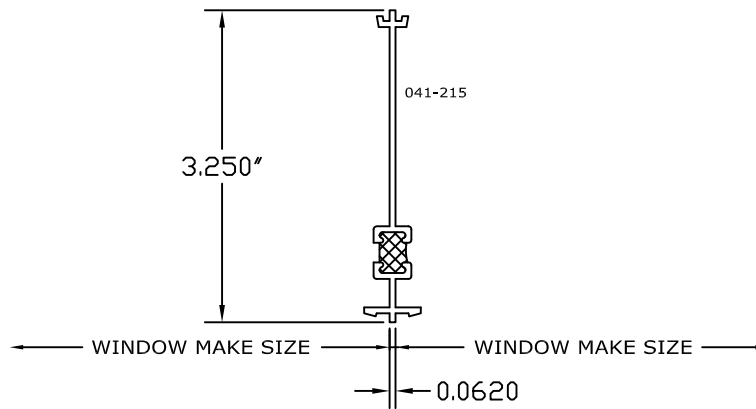

(41-270) 3 1/4" side stack mull

(41-215) 3 1/4" Zero Mullion
 *4000 3 1/4" ONLY

(41-238/41-239) 3 1/4"

Adjustable Mullion

Maximum - 60°

Minimum - No Field Trimming 30°
 W/Field Trimming 10°