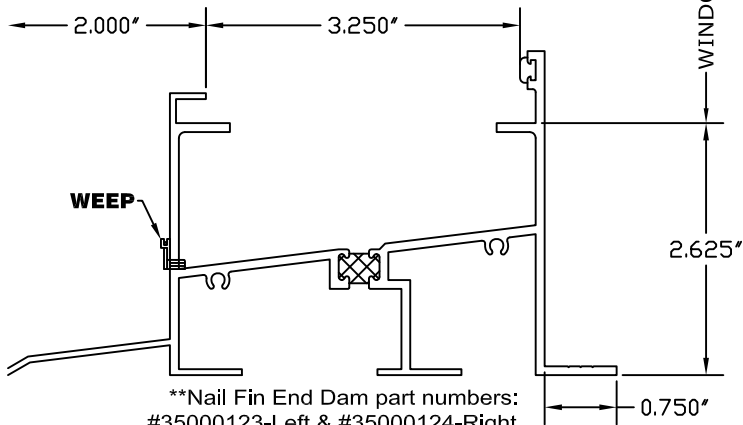

SUBSILL 041-678

SUBSILL 041-678

SUBSILL 041-636

SUBSILL 041-732

SUBSILL 041-747

**Nail Fin End Dam part numbers:
 #35000123-Left & #35000124-Right
 for use with Models 4165 & 9535 Only**

SUBSILL 041-748

**Nail Fin End Dam part numbers:
 #35000123-Left & #35000124-Right
 for use with Models 4165 & 9535 Only**