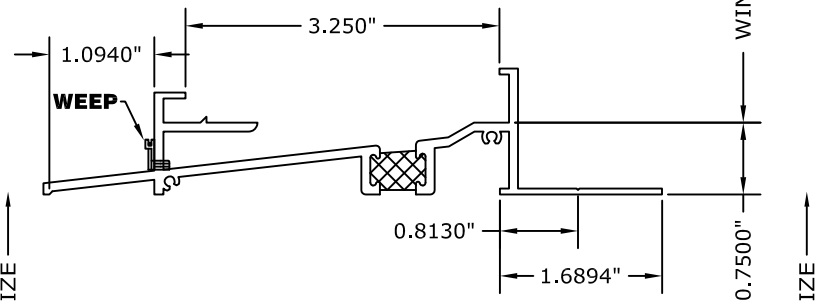

SUBSILL 041-678

SUBSILL 041-678

SUBSILL 041-636

SUBSILL 041-732

SUBSILL 041-747

**Nail Fin End Dam part numbers:
 #35000123-Left & #35000124-Right
 for use with Models 4165 & 9535 Only**

SUBSILL 041-748

**Nail Fin End Dam part numbers:
 #35000123-Left & #35000124-Right
 for use with Models 4165 & 9535 Only**