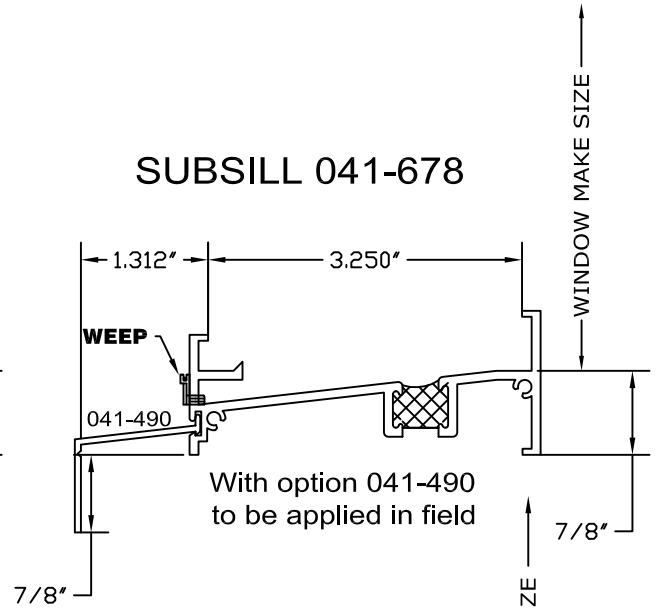

SUBSILL 041-678

SUBSILL 041-678

SUBSILL 041-636

SUBSILL 041-732

SUBSILL 041-747

**Nail Fin End Dam part numbers:
 #35000123-Left & #35000124-Right
 for use with Models 4165 & 9535 Only**

SUBSILL 041-748

**Nail Fin End Dam part numbers:
 #35000123-Left & #35000124-Right
 for use with Models 4165 & 9535 Only**