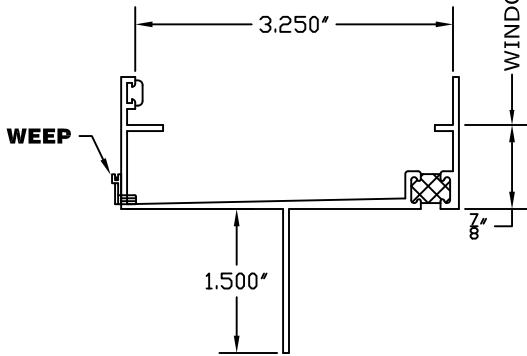

SUBSILL 041-678

SUBSILL 041-678

SUBSILL 041-636

SUBSILL 041-732

SUBSILL 041-747

**Nail Fin End Dam part numbers:
 #35000123-Left & #35000124-Right
 for use with Models 4165 & 9535 Only**

SUBSILL 041-748

**Nail Fin End Dam part numbers:
 #35000123-Left & #35000124-Right
 for use with Models 4165 & 9535 Only**