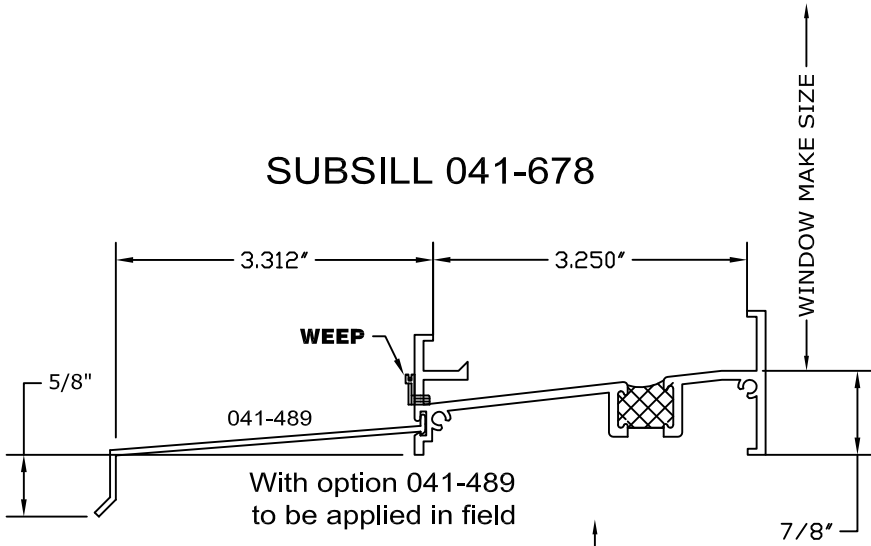

SUBSILL 041-678

SUBSILL 041-678

SUBSILL 041-636

SUBSILL 041-732

SUBSILL 041-747

**Nail Fin End Dam part numbers:
 #35000123-Left & #35000124-Right
 for use with Models 4165 & 9535 Only**

SUBSILL 041-748

**Nail Fin End Dam part numbers:
 #35000123-Left & #35000124-Right
 for use with Models 4165 & 9535 Only**