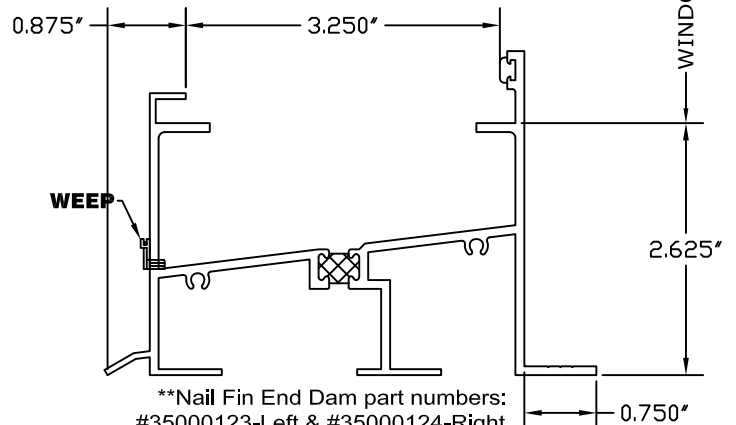

SUBSILL 041-678

SUBSILL 041-678

SUBSILL 041-636

SUBSILL 041-732

SUBSILL 041-747

**Nail Fin End Dam part numbers:
 #35000123-Left & #35000124-Right
 for use with Models 4165 & 9535 Only**

SUBSILL 041-748

**Nail Fin End Dam part numbers:
 #35000123-Left & #35000124-Right
 for use with Models 4165 & 9535 Only**