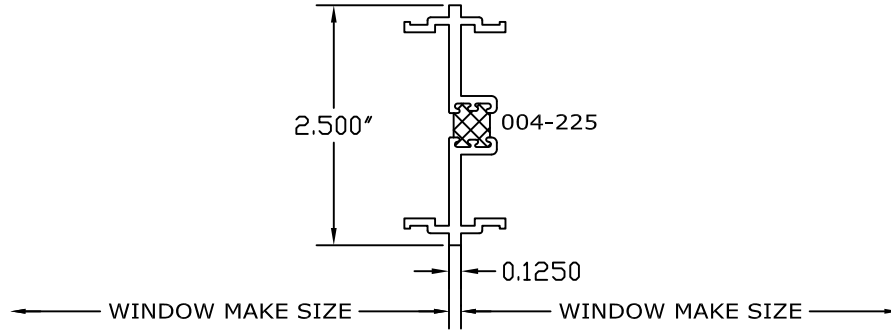

(004-225) 2 1/2"
 ZERO- MULLION

(004-081) 2 1/2"
 H- MULLION

(0418) 2 1/2"
 TUBE- MULLION